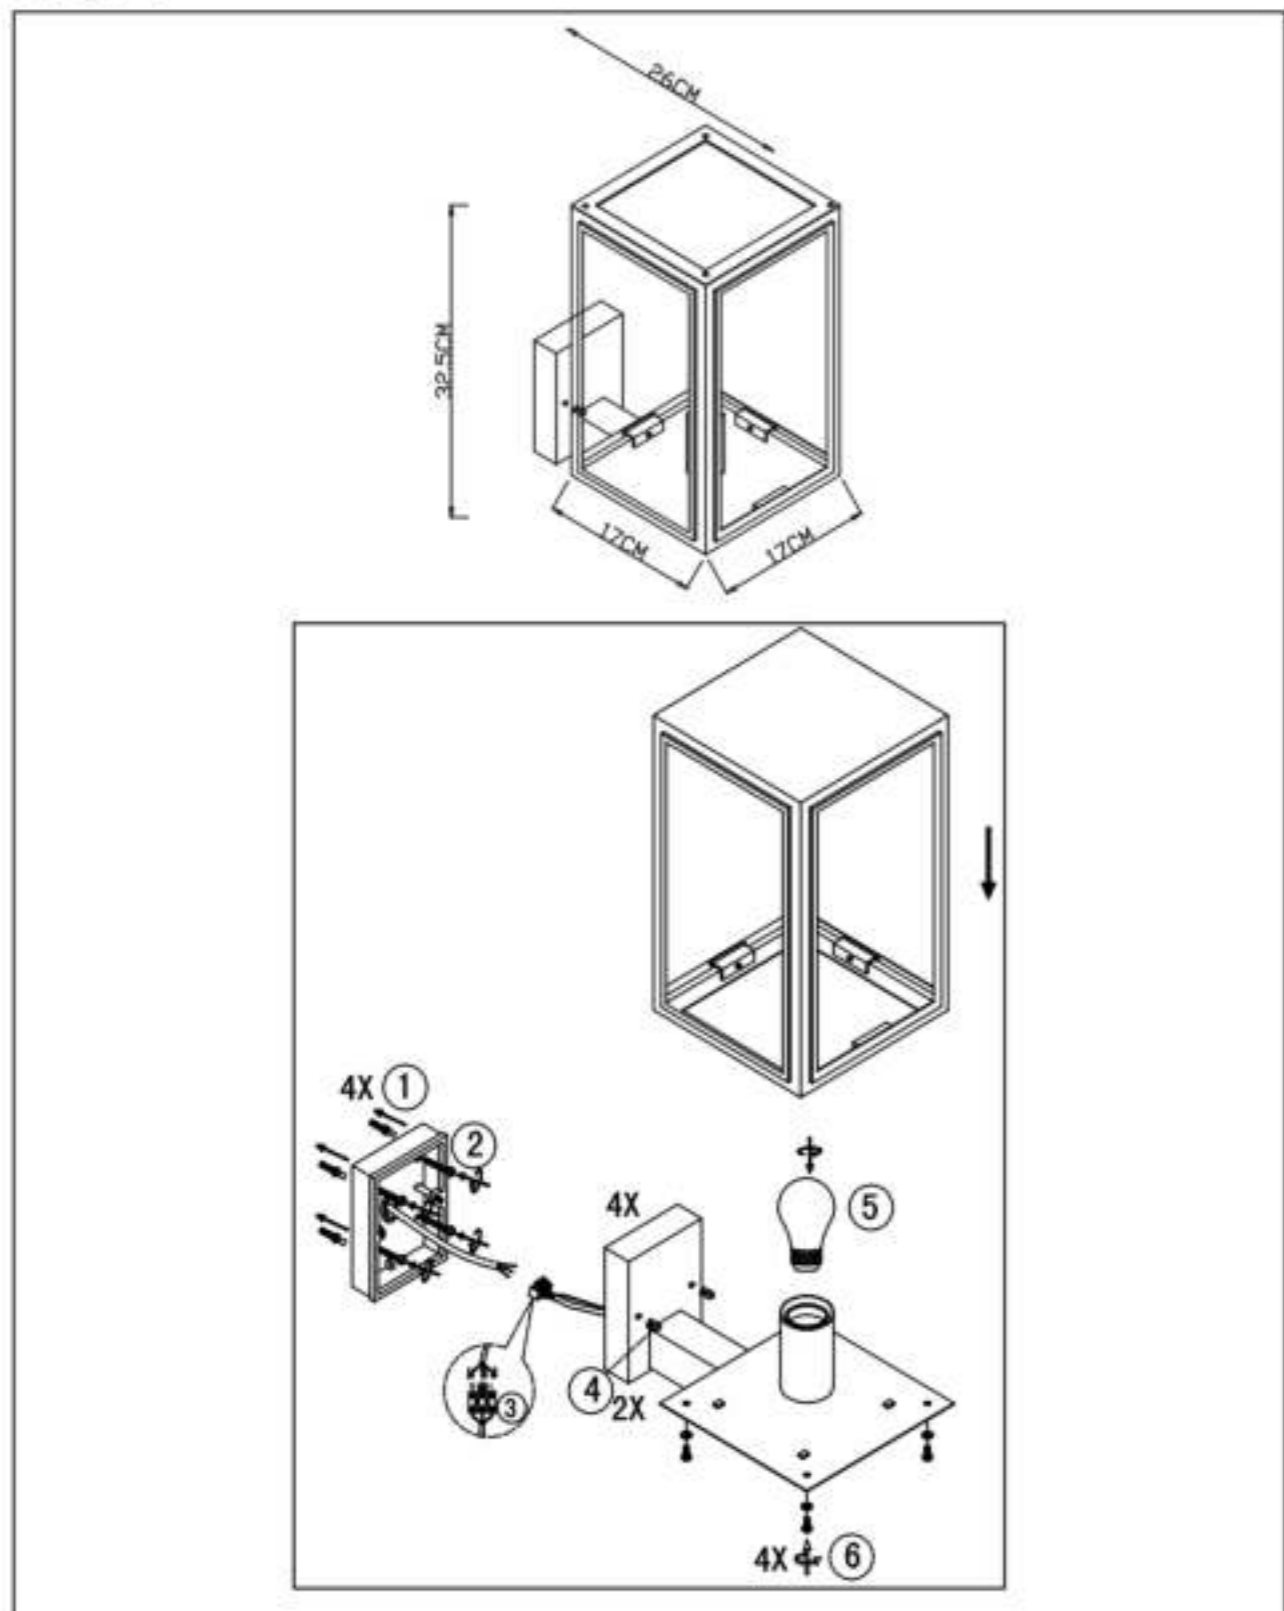

INSTRUCTION MANUAL

Sutton WL Up Black
91371

Instructions:

Follow the instructions for a correct and safe installation and use of this lamp!
Keep the instruction manual!

This product must be installed by a qualified electrician!

- Take care that the lamp is not plugged in before installation.
- Each installation has to be done according to the instructions. Refer to the manuals, in some cases it is necessary to contact the qualified electrician.
- Take care that every screw is fully screwed together!
- Before installation, take care of the colour coding: blue (N), brown (L), with protection class I, green/yellow (protection conductor).
- Always read the technical information on the package.

General information's:

- Keep the, by symbol shown, distance between the illuminated objects.
- Change broken protection glass immediately.
- **Protection Class I:** This lamp has protection conductor connection. It has to be connected to the grounded screw.
- **Protection Class II:** This lamp is double isolated and is not allowed to connect to the ground.
- **Protection Class III:** This lamp is only allowed to be connected to a low voltage source. (e.g.: 12V Transformer)
- Use heat resistant cables for a mains connection.
- X-Connection: In case of damage this conduction has to be changed.
- Y-Connection: In case of damage this conduction has to be changed by a qualified electrician.
- Z-Connection: The conductor is not allowed to be changed.
- MAX. ...W: use only bulbs that are suitable for this lamp. The maximum of wattage you find on the packaging.
- This lamp can be used in combination with a dimmer. Except in use with LED or energy saving bulb. Ask an electrician for help in the selection of the correct dimmers.
- Take care that you do not damage other conductors while mounting the lamp.
- Conductors are not allowed to be crimped or revved.
- This lamp is made of materials which get hot in use.