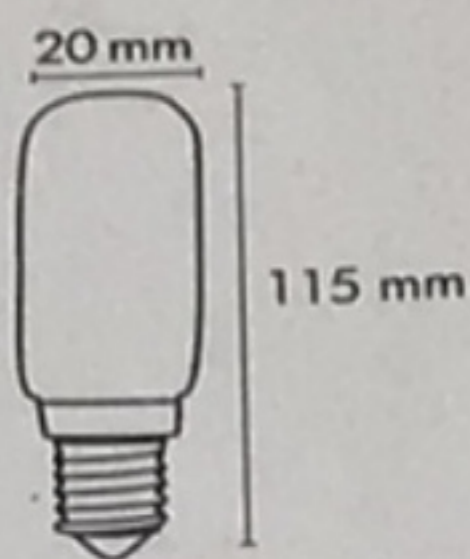

CLEAR SOFT G

Information

V•Hz	220-240 V•50 Hz
mA	11
Watt (W)	2,5
Lumen (lm <sub>360°</sub> )	150
Kelvin (K)	2200
Ra	90
Lifetime (h)	15 000
Base	E14
Dimmer compatible: startrading.com/dimmer	

STAR TRADING AB

338-35

3 kWh/1000h

2019/2015

STAR  
TRADING

Art. No. 338-35

Star Street 1, 51250 SVENJUNGA, Sweden  
www.startrading.com

7 391482 031730

BK-338-35-C Made in China