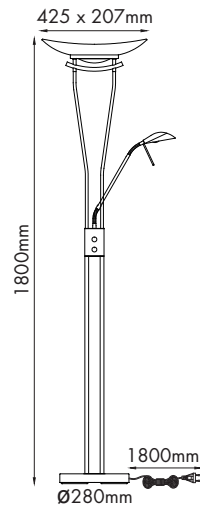

93513

19W+5W LED

incl. LED Board: QL7001066/QL7001067

220-240V~50Hz

(DE) Dieses Produkt enthält eine Lichtquelle der Energieeffizienzklasse F (EN) This product contains a light source of energy efficiency class F (FR) Ce produit comprend une source de lumière de classe d'efficacité énergétique F (NL) Dit product bevat een lichtbron van energie-efficiëntieklasse F (PL) Produkt ten zawiera źródło światła o klasie efektywności energetycznej F (NO) Dette produktet inneholder en lyskilde i energieeffektivitetsklasse F (DK) Dette produkt indeholder en lyskilde af energieeffektklasse F (SE) Denna produkt innehåller en ljuskälla i energieffektivitetsklass F (FI) Tämä tuote sisältää energiatehokkuusluokan F valonlähteen (IT) Questo prodotto contiene una sorgente luminosa della classe di efficienza energetica F (ES) Este producto contiene una fuente de luz de la clase de eficiencia energética F (CZ) Tento výrobek obsahuje světelný zdroj třídy energetické účinnosti F (PT) Este produto contém uma fonte de luz da classe de eficiência energética F (GR) Αυτό το προϊόν περιέχει μια φωτεινή πηγή ενεργειακής απόδοσης κλάσης F (SK) Tento výrobok obsahuje zdroj svetla triedy energetickej efektivity F	QR	EAN 8718881053054

	(DE) Durch einen Fachmann austauschbare Lichtquelle (nur LED) (EN) Replaceable (LED only) light source by a professional. (FR) Source de lumière remplaçable (LED uniquement) par un professionnel. (NL) Lichtbron (alleen led) te vervangen door een professional. (PL) Wymienne (tylko LED) źródło światła wykonane przez profesjonalistę. (NO) Utskiftbar (kun LED) lyskilde av en profesjonell. (DK) Udskiftelig lyskilde (kun LED), udskiftes af en elektriker. (SE) Ljuskälla (endast LED) utbytbar genom fackman. (FI) Ammattilainen voi vaihtaa vaihdettavan (vain LED) valonlähteen. (IT) Sorgente luminosa (solo LED) sostituibile da un professionista. (ES) Fuente de luz (solo LED) sustituible por un profesional. (CZ) Vyměnitelný (pouze LED) světelný zdroj odborníkem. (PT) Luz LED (apenas LED) substituível por um profissional. (GR) Η πηγή φωτός (μόνο LED) να αντικαθίσταται από επαγγελματία. (SK) Zdroj svetla (iba LED) vymeniteľný prostredníctvom odborníka.