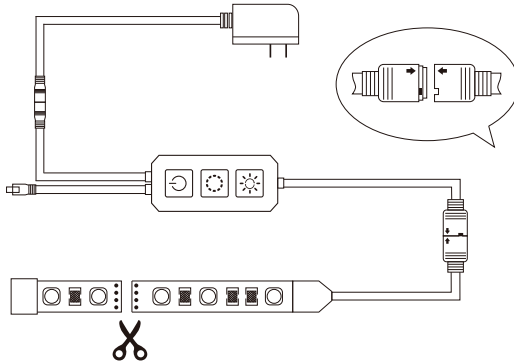

Charger

Instruction manual

3M adhesive tape

Installation diagram

Add device

(1) Download: Lideka Home app

(2) Add device:

- Switch on the LED strip and open the Lideka Home app
- Make sure GPS and Bluetooth are turned on
- Press "+" to add

Remote control

For corner setup bend the strip and reinforce via clips; (NOTICE: avoid bending on LED beads.)

Inhoudsopgave

Producteigenschap	13
Productparameter	13
Product dimensie	13
Wat zit er in de verpakking	14
Installatie diagram	15
Voeg toestel toe	15
Groeps gebruik	17
Controller box	18
Afstandsbediening	19