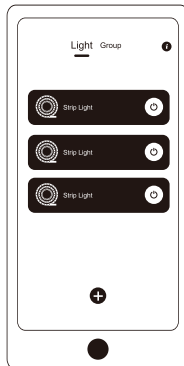

Charger

Instruction manual

3M adhesive tape

Installation diagram

Add device

(1) Download: Lideka Home app

(2) Add device:

- Switch on the LED strip and open the Lideka Home app
- Make sure GPS and Bluetooth are turned on
- Press "+" to add

Touch '+'

Search device

Device found

Group control

Touch '+'

Search device

Name group

Controller box