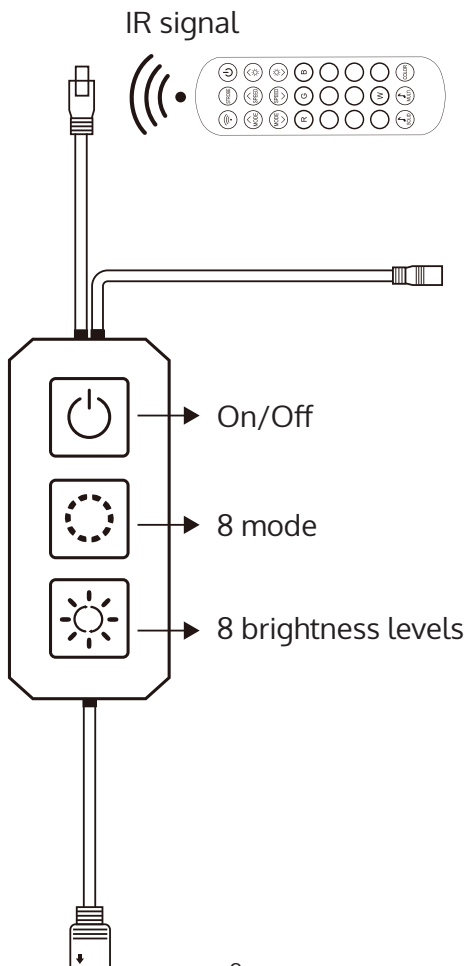

Charger

Instruction manual

3M adhesive tape

Installation diagram

Add device

(1) Download: Lideka Home app

(2) Add device:

- Switch on the LED strip and open the Lideka Home app
- Make sure GPS and Bluetooth are turned on
- Press "+" to add

Touch '+'

Search device

Device found

Group control

Touch '+'

Search device

Name group

Controller box

Remote control

For corner setup bend the strip and reinforce via clips; (NOTICE: avoid bending on LED beads.)

Inhoudsopgave

Producteigenschap	13
Productparameter	13
Product dimensie	13
Wat zit er in de verpakking	14
Installatie diagram	15
Voeg toestel toe	15
Groeps gebruik	17
Controller box	18
Afstandsbediening	19