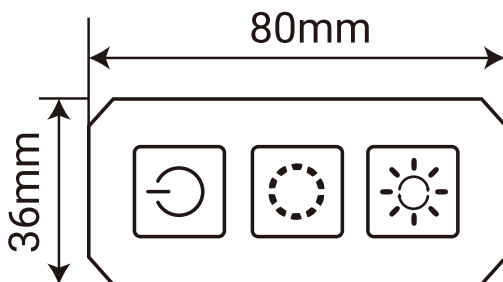

Product feature

Bluetooth version: mesh 5.0

Connection range: max. 15 meters

Group control: connect up to 200 devices at the same time

Product parameter

Span: DC-5-24V

Max current: 3A

Max power: 72

Humid: 80% RH

Working environment: indoors

Working temperature: -20°C - 45°C (-4°F - 113°F)

Product dimension

What's in the package

Light strip

Remote control

24 keys on remote