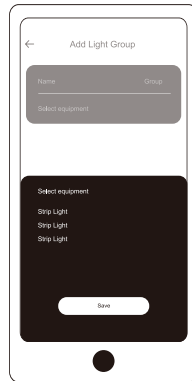

Charger

Instruction manual

3M adhesive tape

Installation diagram

Add device

(1) Download: Lideka Home app

(2) Add device:

- Switch on the LED strip and open the Lideka Home app
- Make sure GPS and Bluetooth are turned on
- Press "+" to add

Touch '+'

Search device

Device found

Group control

Touch '+'

Search device

Name group

Controller box

Remote control

For corner setup bend the strip and reinforce via clips; (NOTICE: avoid bending on LED beads.)

Inhoudsopgave

Producteigenschap	13
Productparameter	13
Product dimensie	13
Wat zit er in de verpakking	14
Installatie diagram	15
Voeg toestel toe	15
Groeps gebruik	17
Controller box	18
Afstandsbediening	19