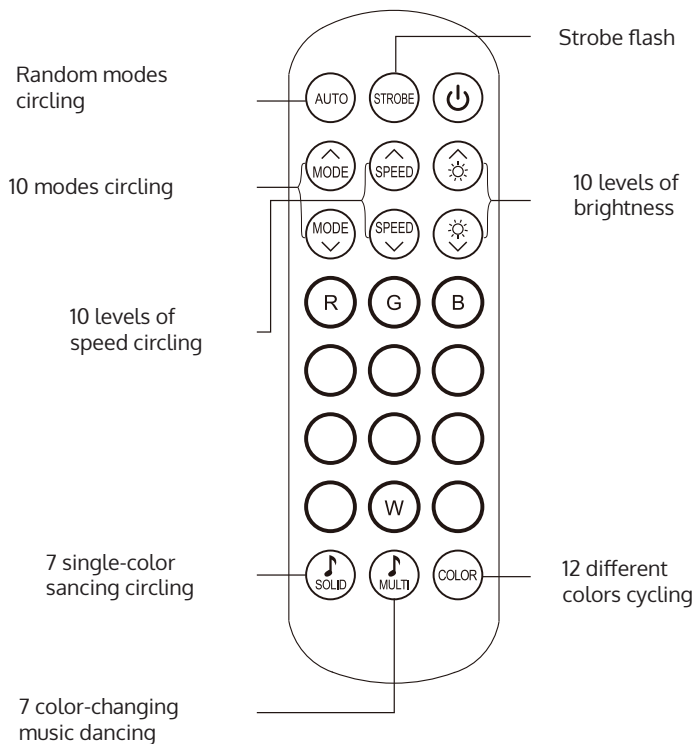

Charger

Instruction manual

3M adhesive tape

Installation diagram

Add device

(1) Download: Lideka Home app

(2) Add device:

- Switch on the LED strip and open the Lideka Home app
- Make sure GPS and Bluetooth are turned on
- Press "+" to add

Touch '+'

Search device

Device found

Group control

Touch '+'

Search device

Name group

Controller box

Remote control

For corner setup bend the strip and reinforce via clips; (NOTICE: avoid bending on LED beads.)

Inhoudsopgave

Producteigenschap	13
Productparameter	13
Product dimensie	13
Wat zit er in de verpakking	14
Installatie diagram	15
Voeg toestel toe	15
Groeps gebruik	17
Controller box	18
Afstandsbediening	19