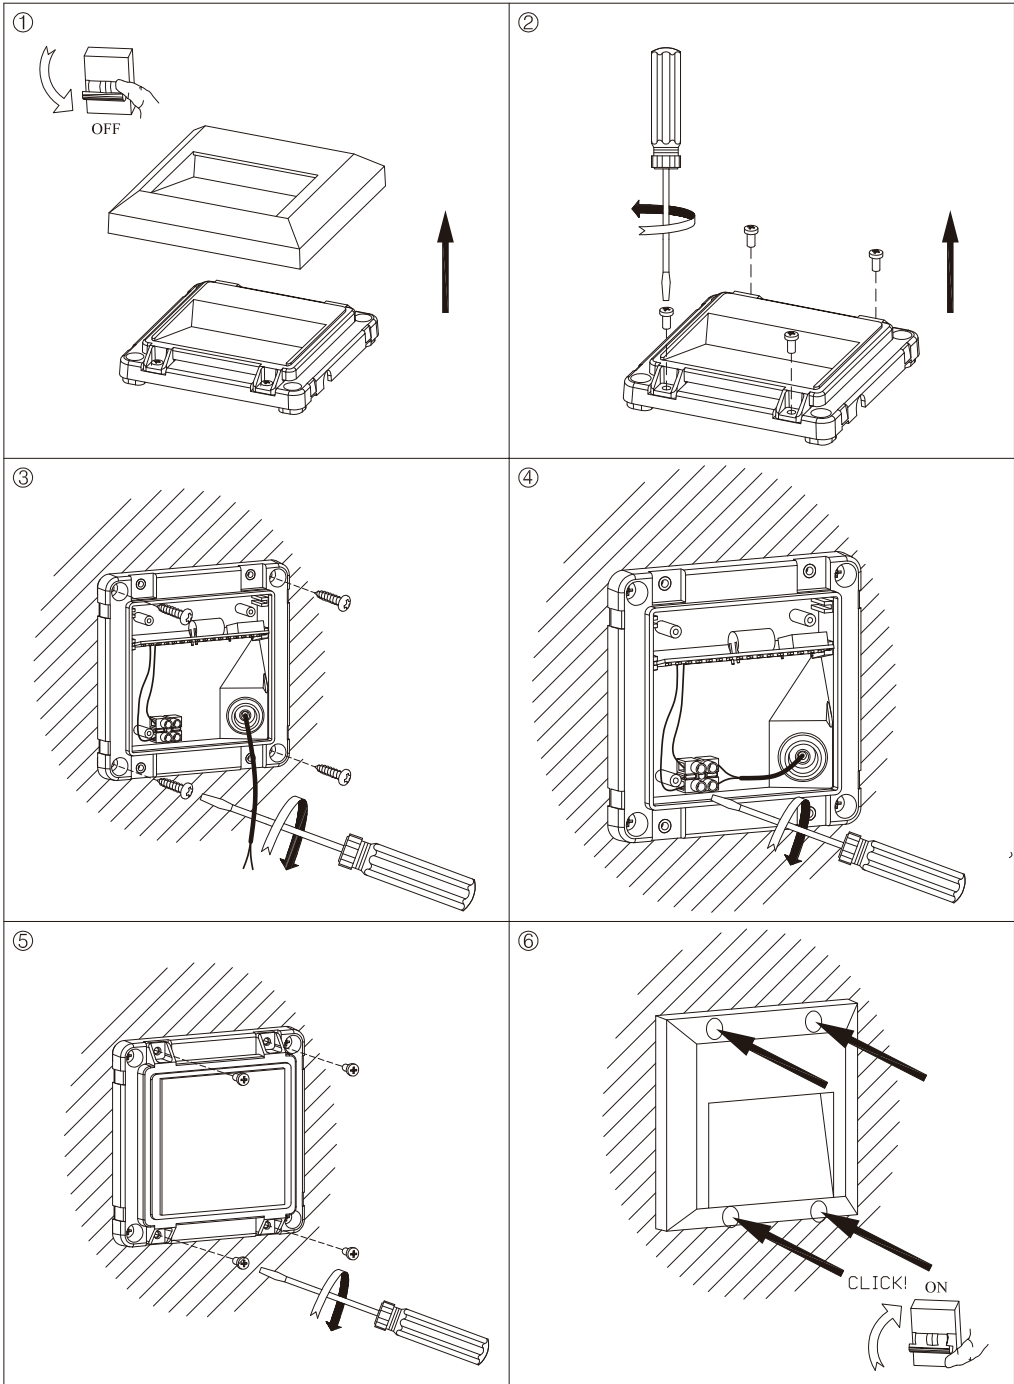

# INSTRUCTION MANUAL

Gem WL 2  
90627 90628 90629

This item contains unchangeable LED

80	LM
1	W
3000	K
>80	CRI
30000	H
15000	ON/OFF

Overall Size: