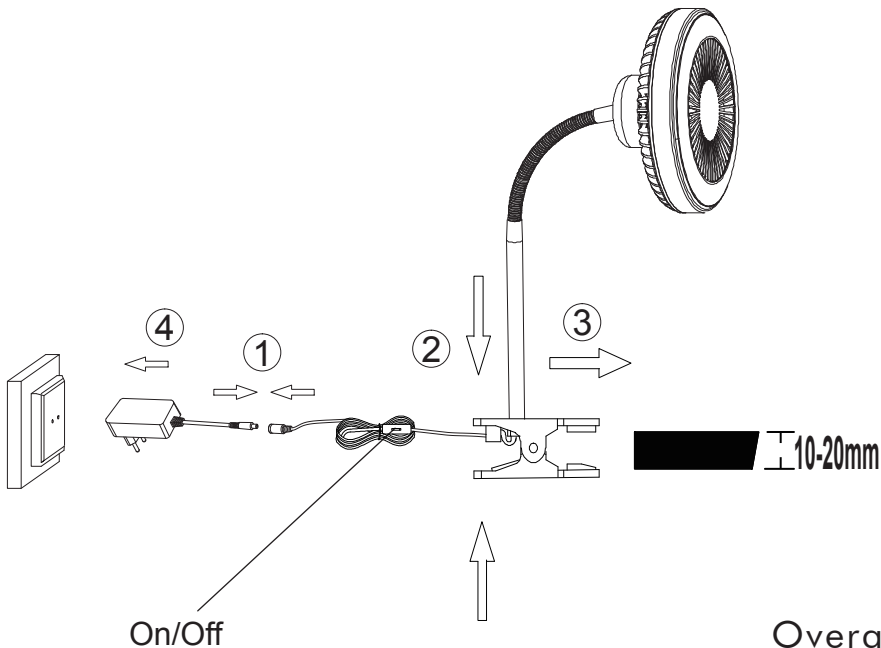

INSTRUCTION MANUAL

Dores TL Fan1 Black Clamp 105220

Floor Fan lamp
incl. LED QL7001015
300lm Module
150lm Lamp
4W LED Module
6W Lamp
220-240V~50Hz
2700K
CRI > 80
30000 h
15000 ON/OFF

On/Off

lamp light on - lamp off -
fan on - fan off - lamp+fan on