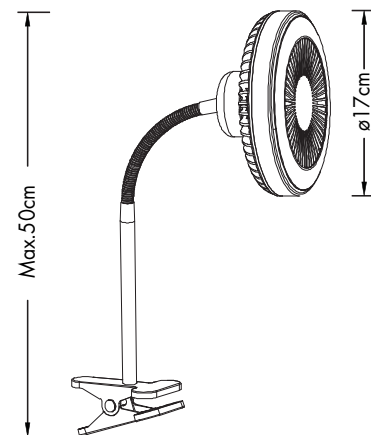

INSTRUCTION MANUAL

Dores TL Fan1 Black Clamp 105220

Floor Fan lamp
incl. LED QL7001015
300lm Module
150lm Lamp
4W LED Module
6W Lamp
220-240V~50Hz
2700K
CRI > 80
30000 h
15000 ON/OFF

On/Off

lamp light on - lamp off -
fan on - fan off - lamp+fan on

Overall Sizes:

FittinQ B.V.

Smaragdweg 52, 5527 LB Hapert, The Netherlands
www.qazqa.nl

QAZQA

105220

4W LED

incl.LED Board:QL7001015

220-240V~50Hz