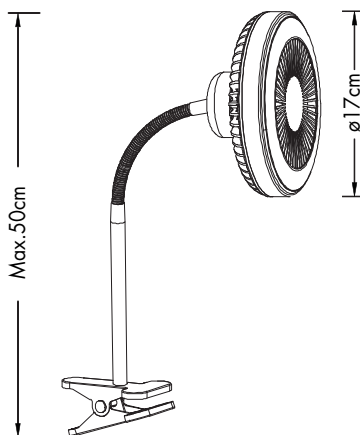

INSTRUCTION MANUAL

Dores TL Fan1 Black Clamp 105220

Floor Fan lamp
incl. LED QL7001015
300lm Module
150lm Lamp
4W LED Module
6W Lamp
220-240V~50Hz
2700K
CRI > 80
30000 h
15000 ON/OFF

On/Off

lamp light on - lamp off -
fan on - fan off - lamp+fan on

Overall Sizes:

FittinQ B.V.

Smaragdweg 52, 5527 LB Hapert, The Netherlands
www.qazqa.nl

QAZQA

105220

4W LED

incl.LED Board:QL7001015

220-240V~50Hz