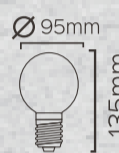

100X100X160MM

LED FILAMENT G95
45W = **5W** **380LM**

G95 E27 5W 380Lm
2200K Smoke Dimmable
02101

Re-order? Go to
www.luedd.com
and use article number 02101

380
LUMEN
45W = **5WATT**
230VOLT

>20000X

LED FILAMENT G95
5WATT 380LUMEN

G
BEAM ANGLE 360°
45W = **5WATT**
2200K
E27
CRI>80

8 718881 069369

✓ **RoHS**