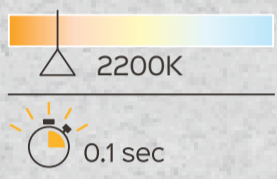

100X100X160MM

LED FILAMENT G95
45W = **5W** **380LM**

G95 E27 5W 380Lm
2200K Smoke Dimmable
02101

Re-order? Go to
www.luedd.com
and use article number 02101

380
LUMEN
45W = **5WATT**
230VOLT

>20000X

LED FILAMENT G95
5WATT 380LUMEN

G
BEAM ANGLE 360°
45W = **5WATT**
2200K
E27
CRI>80

8 718881 069369

✓ **RoHS**