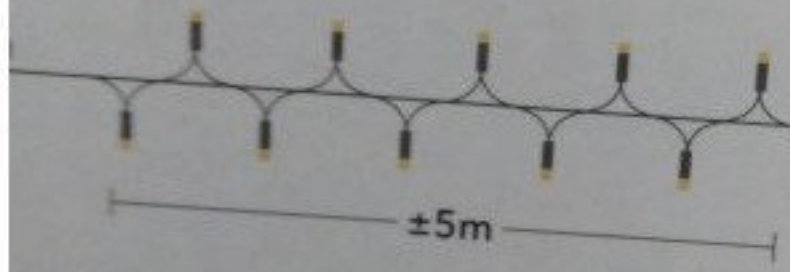

... in der verpackung befindet... Die Lampe können nicht...
3 Einstellungen: 1. „ON“ = Dauerbetrieb, 2. „TIMER“ = automatisch
... auf die Bedientaste am Transformator, um die Zeitschaltuhr
... die Bedientaste am Transformator ein, um das Licht zu dimmen
ng Instructions: The external flexible cable or cord of this luminaire shall be destroyed. Do not connect the chain to
... the luminaire shall be destroyed. Do not connect the chain to
... not replaceable. This light set has 3 functions: 1. "ON" for con
... the light on/off automatically (8 hours on and 16 hours off, to
... in the transformer for 3 seconds), 3. To dim the lights press the c
75% - 50% - 25% - OFF).