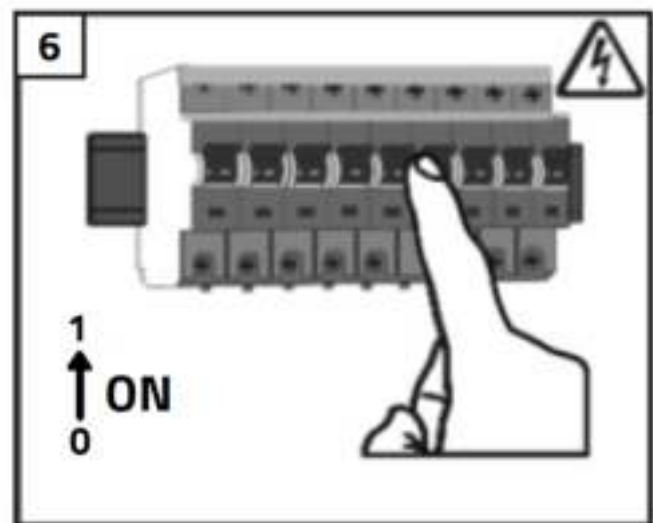

Installation guide

LED recessed spotlight

- | | | |
|-------------------------|---------------|--------------|
| A: Vivaro: 75 mm | Udis: 68 mm | Cormo: 90 mm |
| Villa: 75 mm | Trento: 75 mm | Fioli: 55 mm |

HOW TO CONNECT MULTIPLE SPOTLIGHTS

Security related information

This product is designed for in- and outdoor use. When using the product, make sure the unit is sufficiently ventilated, never cover the unit during operation and keep it out of reach of children or animals. This product is not a toy, LED lights are extremely bright and looking directly at the light source during operation can lead to serious eye damage. Any other use of the device than described in the manual may damage the product or cause danger to the user, e.g. due to a short circuit, fire or electric shock. The safety instructions must be observed at all times.