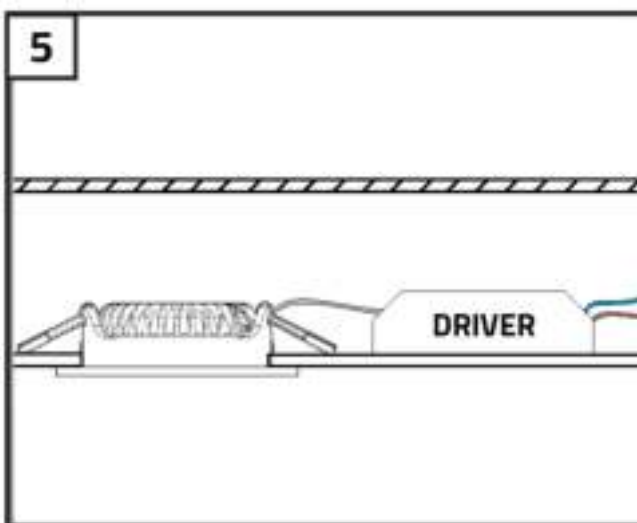

Installation guide

LED recessed spotlight

- | | | |
|-------------------------|---------------|--------------|
| A: Vivaro: 75 mm | Udis: 68 mm | Cormo: 90 mm |
| Villa: 75 mm | Trento: 75 mm | Fioli: 55 mm |

HOW TO CONNECT MULTIPLE SPOTLIGHTS

Security related information

This product is designed for in- and outdoor use. When using the product, make sure the unit is sufficiently ventilated, never cover the unit during operation and keep it out of reach of children or animals. This product is not a toy, LED lights are extremely bright and looking directly at the light source during operation can lead to serious eye damage. Any other use of the device than described in the manual may damage the product or cause danger to the user, e.g. due to a short circuit, fire or electric shock. The safety instructions must be observed at all times.