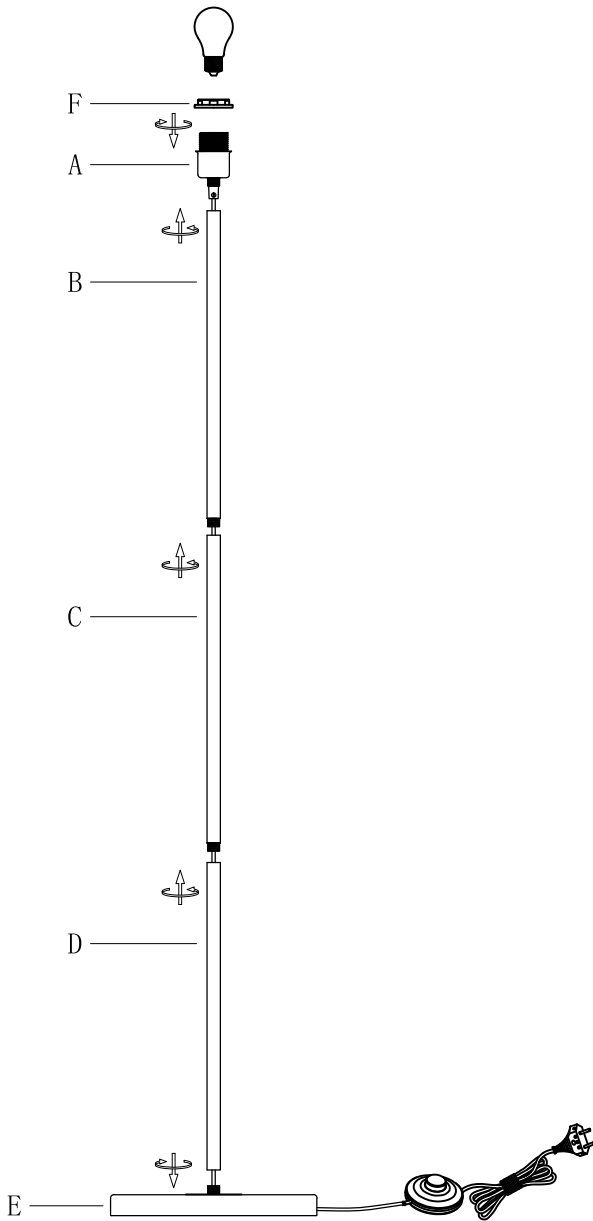

# INSTRUCTION MANUAL

220~240V  
50Hz

Max. ø80mm  
E27 Max.60W

Kaso FL Brass  
93709

Overall Sizes: