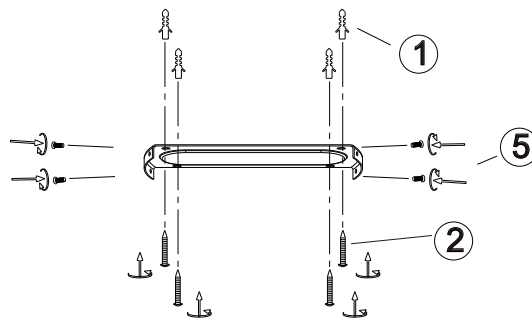

INSTRUCTION MANUAL

Emily Fan White 105368

Ceiling Fan lamp
incl. LED QL7001006
4x680lm Module
1400lm Lamp
4x6.7W LED Module
30W Lamp
220-240V~50Hz
2700-4000-3000K
CRI > 80
30000 h
15000 ON/OFF

Overall Sizes: