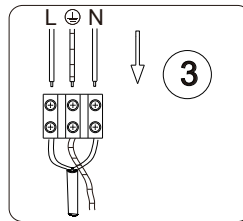

INSTRUCTION MANUAL

Emily Fan White 105368

Ceiling Fan lamp
incl. LED QL7001006
4x680lm Module
1400lm Lamp
4x6.7W LED Module
30W Lamp
220-240V~50Hz
2700-4000-3000K
CRI > 80
30000 h
15000 ON/OFF

Overall Sizes: