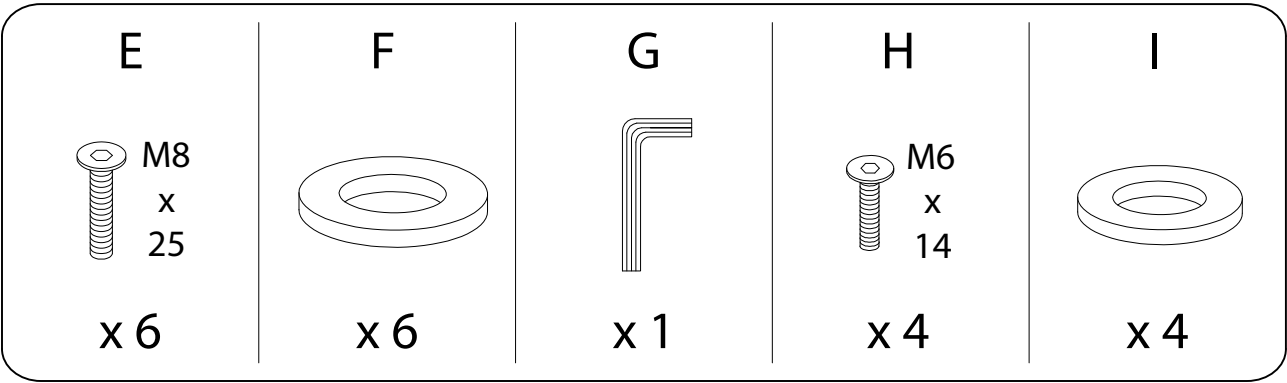

An icon showing an L-shaped metal bracket inside a circle, and a power drill with a diagonal line through it, indicating that a power drill should not be used.	A warning triangle icon with an exclamation mark inside.	A clock icon showing a 30-minute duration.
An icon showing a rectangular block on a mat with a diagonal line through it, and another rectangular block with a diagonal line through it, indicating that a mat should be used under the table.	A warning triangle icon with an exclamation mark inside.	An icon of a person, representing a single person.

1/4

1

2

3