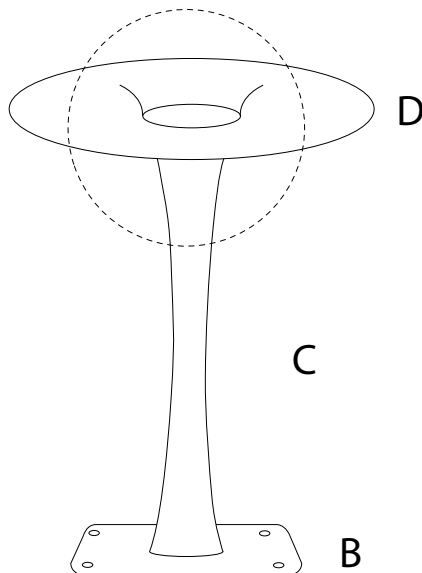

An icon showing an L-shaped metal bracket inside a circle, and a power drill with a diagonal line through it, indicating that a power drill should not be used.	A warning triangle icon with an exclamation mark inside.	A clock icon showing a 30-minute duration.
An icon showing a rectangular block on a mat with a diagonal line through it, and another rectangular block with a diagonal line through it, indicating that a mat should be used under the table.	A warning triangle icon with an exclamation mark inside.	An icon of a person, representing a single person.

1/4

1

2

3