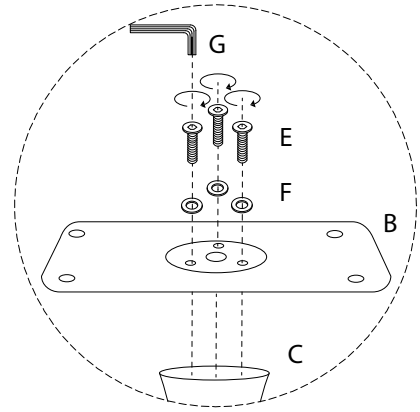

An icon showing an L-shaped metal bracket inside a circle, and a power drill with a diagonal line through it, indicating that a power drill should not be used.	A warning triangle icon with an exclamation mark inside.	A clock icon showing a 30-minute duration.
An icon showing a rectangular block on a mat with a diagonal line through it, and another rectangular block with a diagonal line through it, indicating that a mat should be used under the table.	A warning triangle icon with an exclamation mark inside.	An icon of a person, representing a single person.

1/4

1

2

3