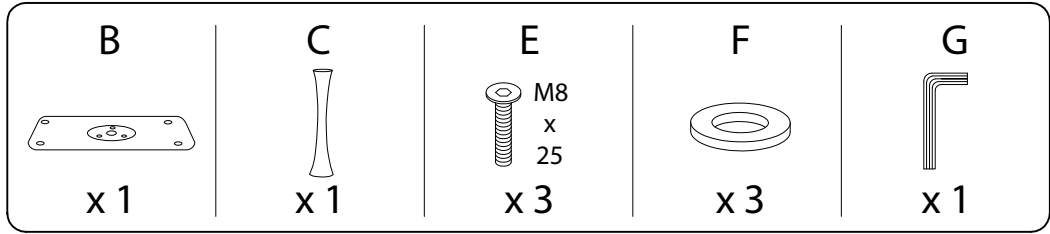

An icon showing an L-shaped metal bracket inside a circle, and a power drill with a diagonal line through it, indicating that a power drill should not be used.	A warning triangle icon with an exclamation mark inside.	A clock icon showing a 30-minute duration.
An icon showing a rectangular block on a mat with a diagonal line through it, and another rectangular block with a diagonal line through it, indicating that a mat should be used under the table.	A warning triangle icon with an exclamation mark inside.	An icon of a person, representing a single person.

1/4

1

2

3