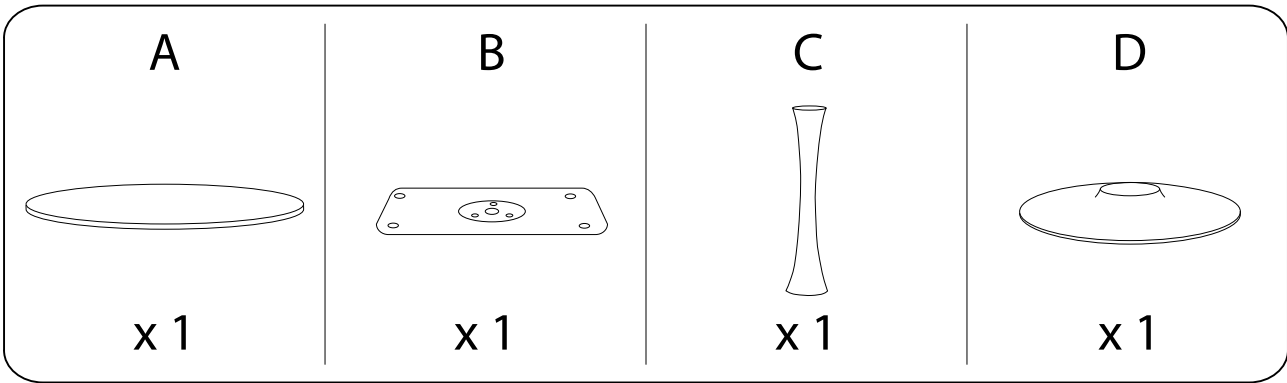

An icon showing an L-shaped metal bracket inside a circle, and a power drill with a diagonal line through it, indicating that a power drill should not be used.	A warning triangle icon with an exclamation mark inside.	A clock icon showing a 30-minute duration.
An icon showing a rectangular block on a mat with a diagonal line through it, and another rectangular block with a diagonal line through it, indicating that a mat should be used under the table.	A warning triangle icon with an exclamation mark inside.	An icon of a person, representing a single person.

1/4

1

2

3