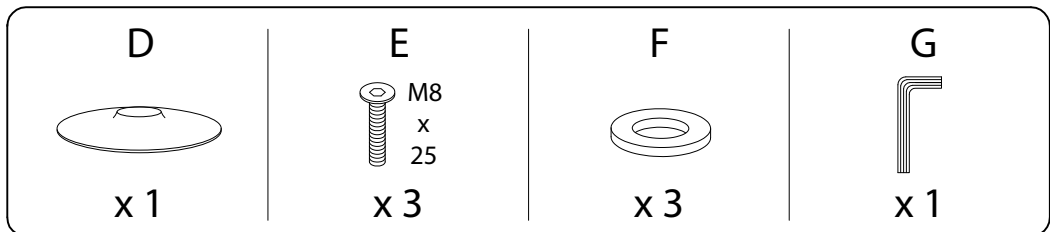

An icon showing an L-shaped metal bracket inside a circle, and a power drill with a diagonal line through it, indicating that a power drill should not be used.	A warning triangle icon with an exclamation mark inside.	A clock icon showing a 30-minute duration.
An icon showing a rectangular block on a mat with a diagonal line through it, and another rectangular block with a diagonal line through it, indicating that a mat should be used under the table.	A warning triangle icon with an exclamation mark inside.	An icon of a person, representing a single person.

1/4

1

2

3