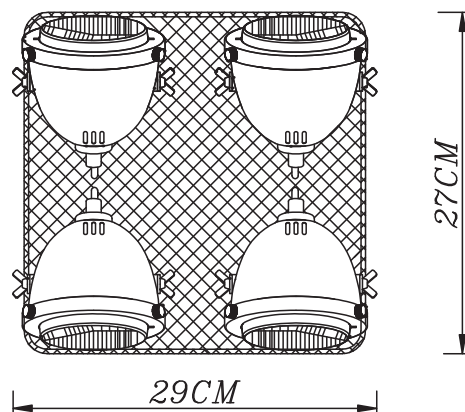

## Emado 4 SL Burned Steel with Wood 96671

Overall size:

**Fittinq B.V.**

Smaragdweg 52, 5527 LB Hapert, The Netherlands  
www.qazqa.nl

QAZQA