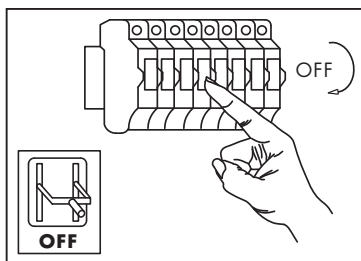

## Emado 4 SL Burned Steel with Wood 96671

Overall size:

**Fittinq B.V.**

Smaragdweg 52, 5527 LB Hapert, The Netherlands  
www.qazqa.nl

QAZQA