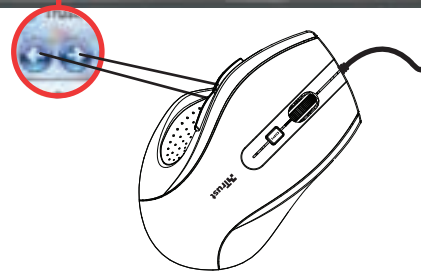

Quick Installation Guide

MaxTrack Mouse

17178

1

2

3

500 dpi 
1000 dpi 

4