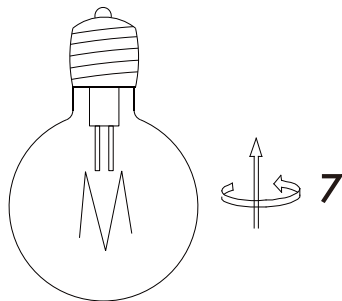

# INSTRUCTION MANUAL

220~240V  
50Hz

Max.  $\phi$  150mm  
E27 Max. 60W

GUARANTEE  
5 YEAR

## Combi CL 10cm

Overall sizes: