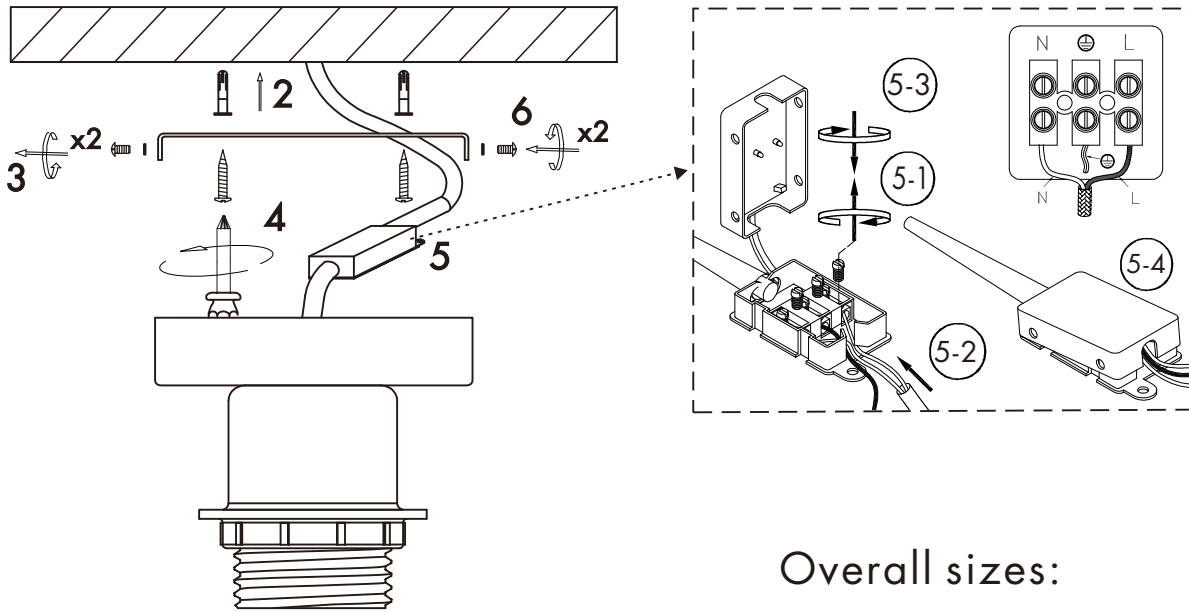

# INSTRUCTION MANUAL

220~240V  
50Hz

Max.  $\phi$  150mm  
E27 Max. 60W

GUARANTEE  
5 YEAR

## Combi CL 10cm

Overall sizes: