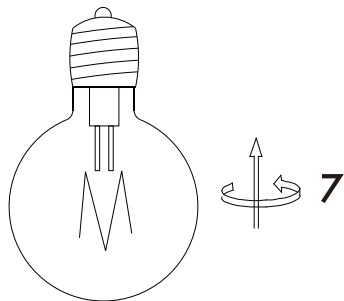

# INSTRUCTION MANUAL

220~240V  
50Hz

Max.  $\phi$  150mm  
E27 Max. 60W

GUARANTEE  
5 YEAR

## Combi CL 10cm

Overall sizes: