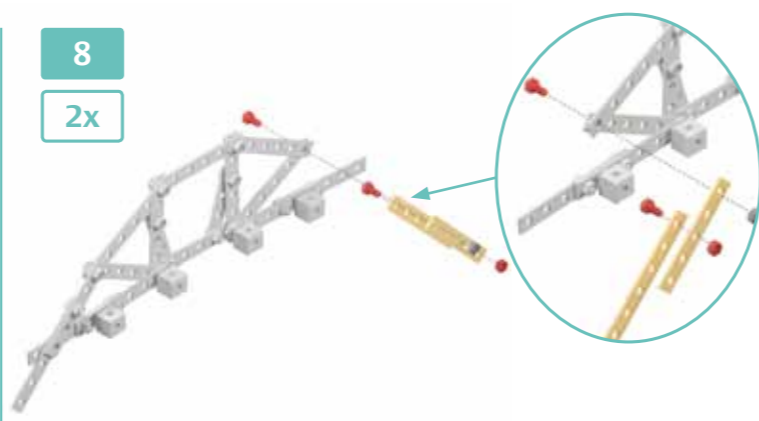

7

2x

8

2x

11

2x

12

2x

13

2x

9

2x

10

2x

14

2x

15

2x