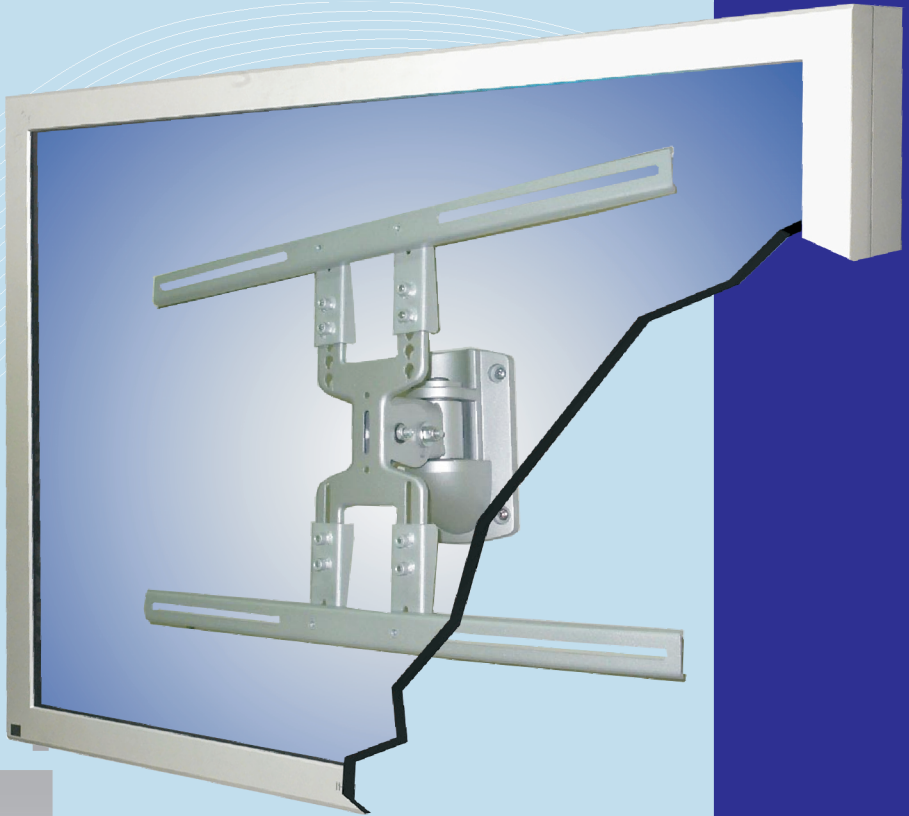

Installation Guide

NEWSTAR
computer products

www.newstar.eu

LCD/PLASMA TV WALLMOUNT

All Rights Reserved
Unauthorized Copying and Reproduction are prohibited