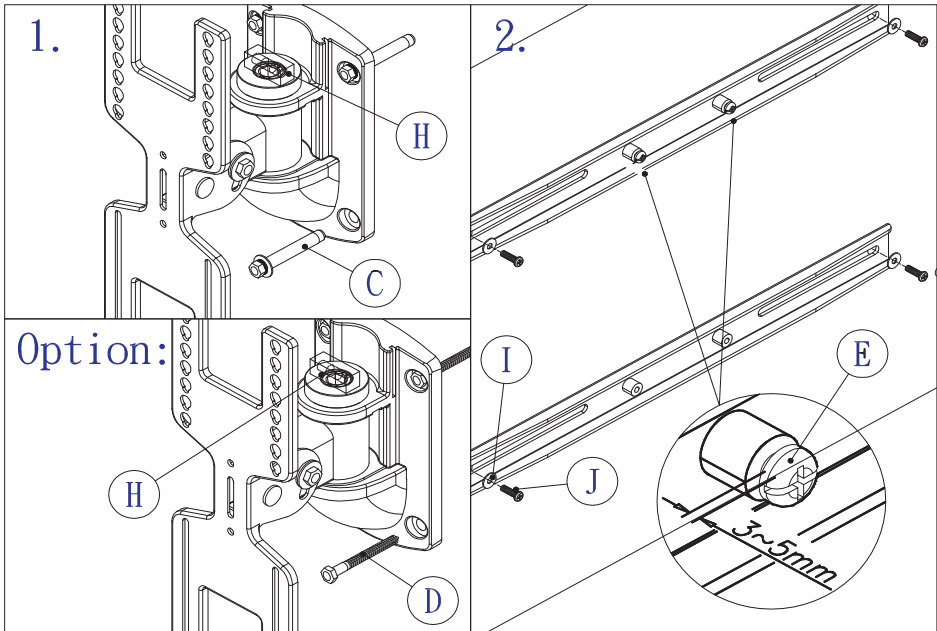

What is included?

CAUTION: Do not exceed 35 kilo weight limit
LET OP: Maximaal draagvermogen 35 kilo