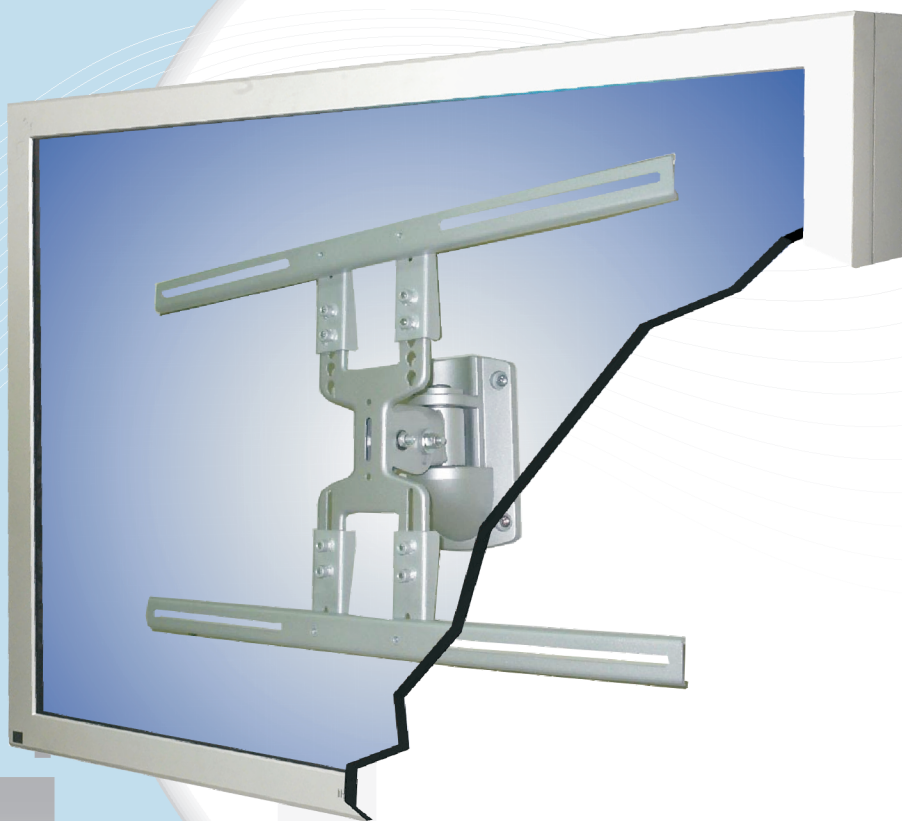

Installation Guide

NEWSTAR
computer products

www.newstar.eu

LCD/PLASMA TV WALLMOUNT

Model:
PLASMA-W115

This product is designed to mount flat panel televisions weighing up to 77lb to a vertical wall. It allows you to effortlessly tilt your new television up or down without using tools.

Safety Warning: Be careful to make sure there are no missing or defective parts. Never use defective parts. Improper installation may cause damage or serious injury. Note The included hardware is for mounting on walls with wood stud construction. If you are uncertain about the nature of your wall, consult an expert. Please consult your hardware or installation professional for proper mounting to other types or walls. The supplied hardware is not for steel.

www.newstar.eu

LCD/PLASMA TV WALLMOUNT

All Rights Reserved
Unauthorized Copying and Reproduction are prohibited