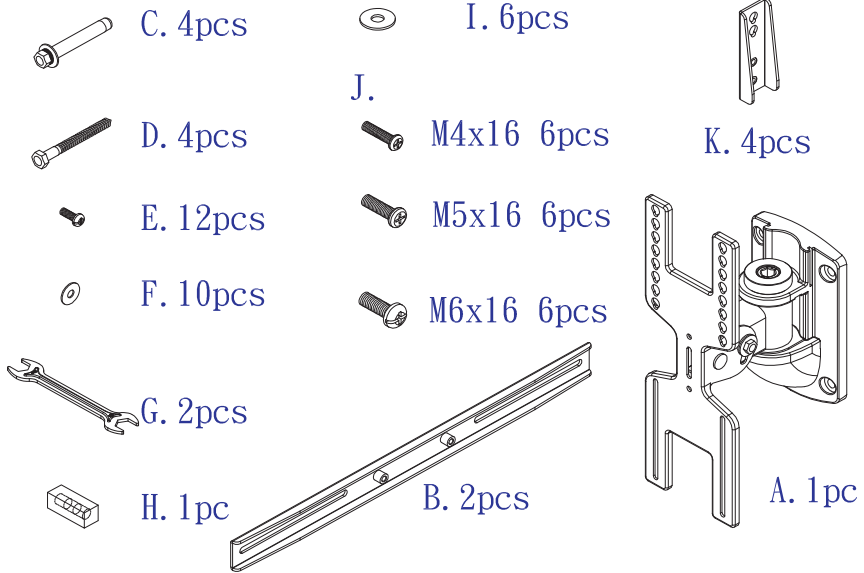

What is included?

CAUTION: Do not exceed 35 kilo weight limit
LET OP: Maximaal draagvermogen 35 kilo