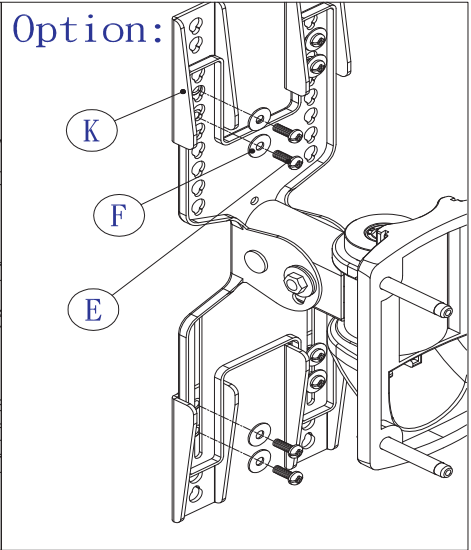

Safety Warning: Be careful to make sure there are no missing or defective parts. Never use defective parts. Improper installation may cause damage or serious injury. Note The included hardware is for mounting on walls with wood stud construction. If you are uncertain about the nature of your wall, consult an expert. Please consult your hardware or installation professional for proper mounting to other types or walls. The supplied hardware is not for steel.

CAUTION: Do not exceed 35 kilo weight limit
LET OP: Maximaal draagvermogen 35 kilo

What is included?

CAUTION: Do not exceed 35 kilo weight limit
LET OP: Maximaal draagvermogen 35 kilo

Installation Guide

NEWSTAR
computer products