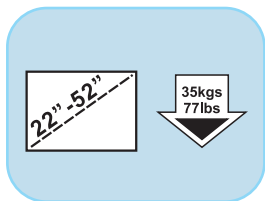

Installation Guide

NEWSTAR
computer products

www.newstar.eu

LCD/PLASMA TV WALLMOUNT

Model:
PLASMA-W115

This product is designed to mount flat panel televisions weighing up to 77lb to a vertical wall. It allows you to effortlessly tilt your new television up or down without using tools.