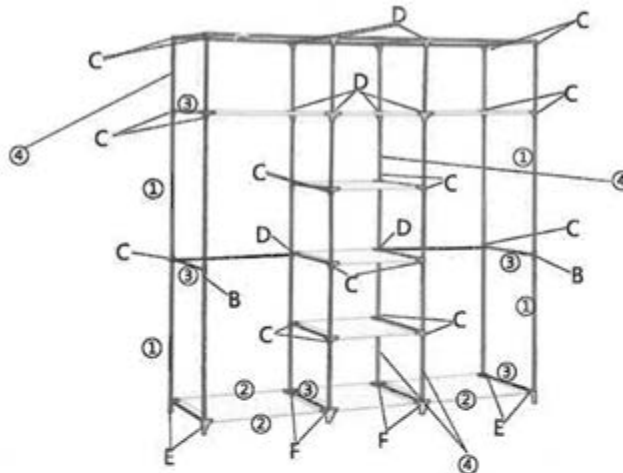

Available for storing in the living room, bedroom etc

Includes: iron pipes, plastic connector, non-woven

Caution:

1. Do not touch the cutting surface of pipes
2. Make sure that all parts are complete for assembly
3. Assemble the goods under the manual step by step.
4. Small parts

INSTALLATION INSTRUCTIONS

Number	Cutline	Qty	Number	Cutline	Qty
①	64 CM	8	H	47 CM	2
B		2	②		26
C		20+1	③		20
D		10	Intelayer		9
E		4	Cover		1
F		4	④		24