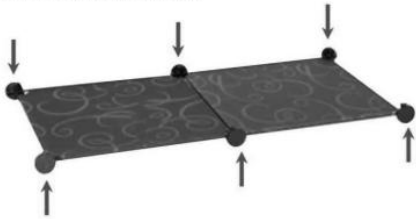

12 CUBES PP WARDROBE ASSEMBLY MANUAL

Clothes Hangers
2pcs

Rectangular Panel
27pcs

Square Panel
12pcs

Square Door
12pcs

Plastic Connector
44pcs

Wooden Hammer
1pc

1. Assemble the base of cubes

Insert the connectors into the panels in the same direction.

2. Assemble the side & back of cubes

Insert the panels into the connectors.

3. Assemble the connectors

Insert the connectors in the top of back cubes in the same direction.