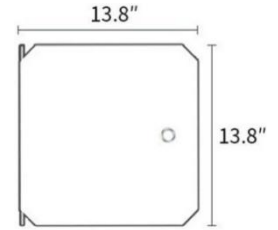

12 CUBES PP WARDROBE ASSEMBLY MANUAL

Clothes Hangers
2pcs

Rectangular Panel
27pcs

Square Panel
12pcs

Square Door
12pcs

Plastic Connector
44pcs

Wooden Hammer
1pc

1. Assemble the base of cubes

Insert the connectors into the panels in the same direction.

2. Assemble the side & back of cubes

Insert the panels into the connectors.

3. Assemble the connectors

Insert the connectors in the top of back cubes in the same direction.