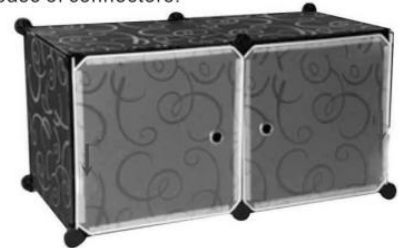

4. Assemble the top of cubes

Insert the panels into the connectors.

5. Hanging the hanger on the side panels, then assemble the top panels.

6. Assemble the doors

Insert the one side of the doors into the base of connectors.

Package Suite

12 Cubes Closet

LG Life's Green®