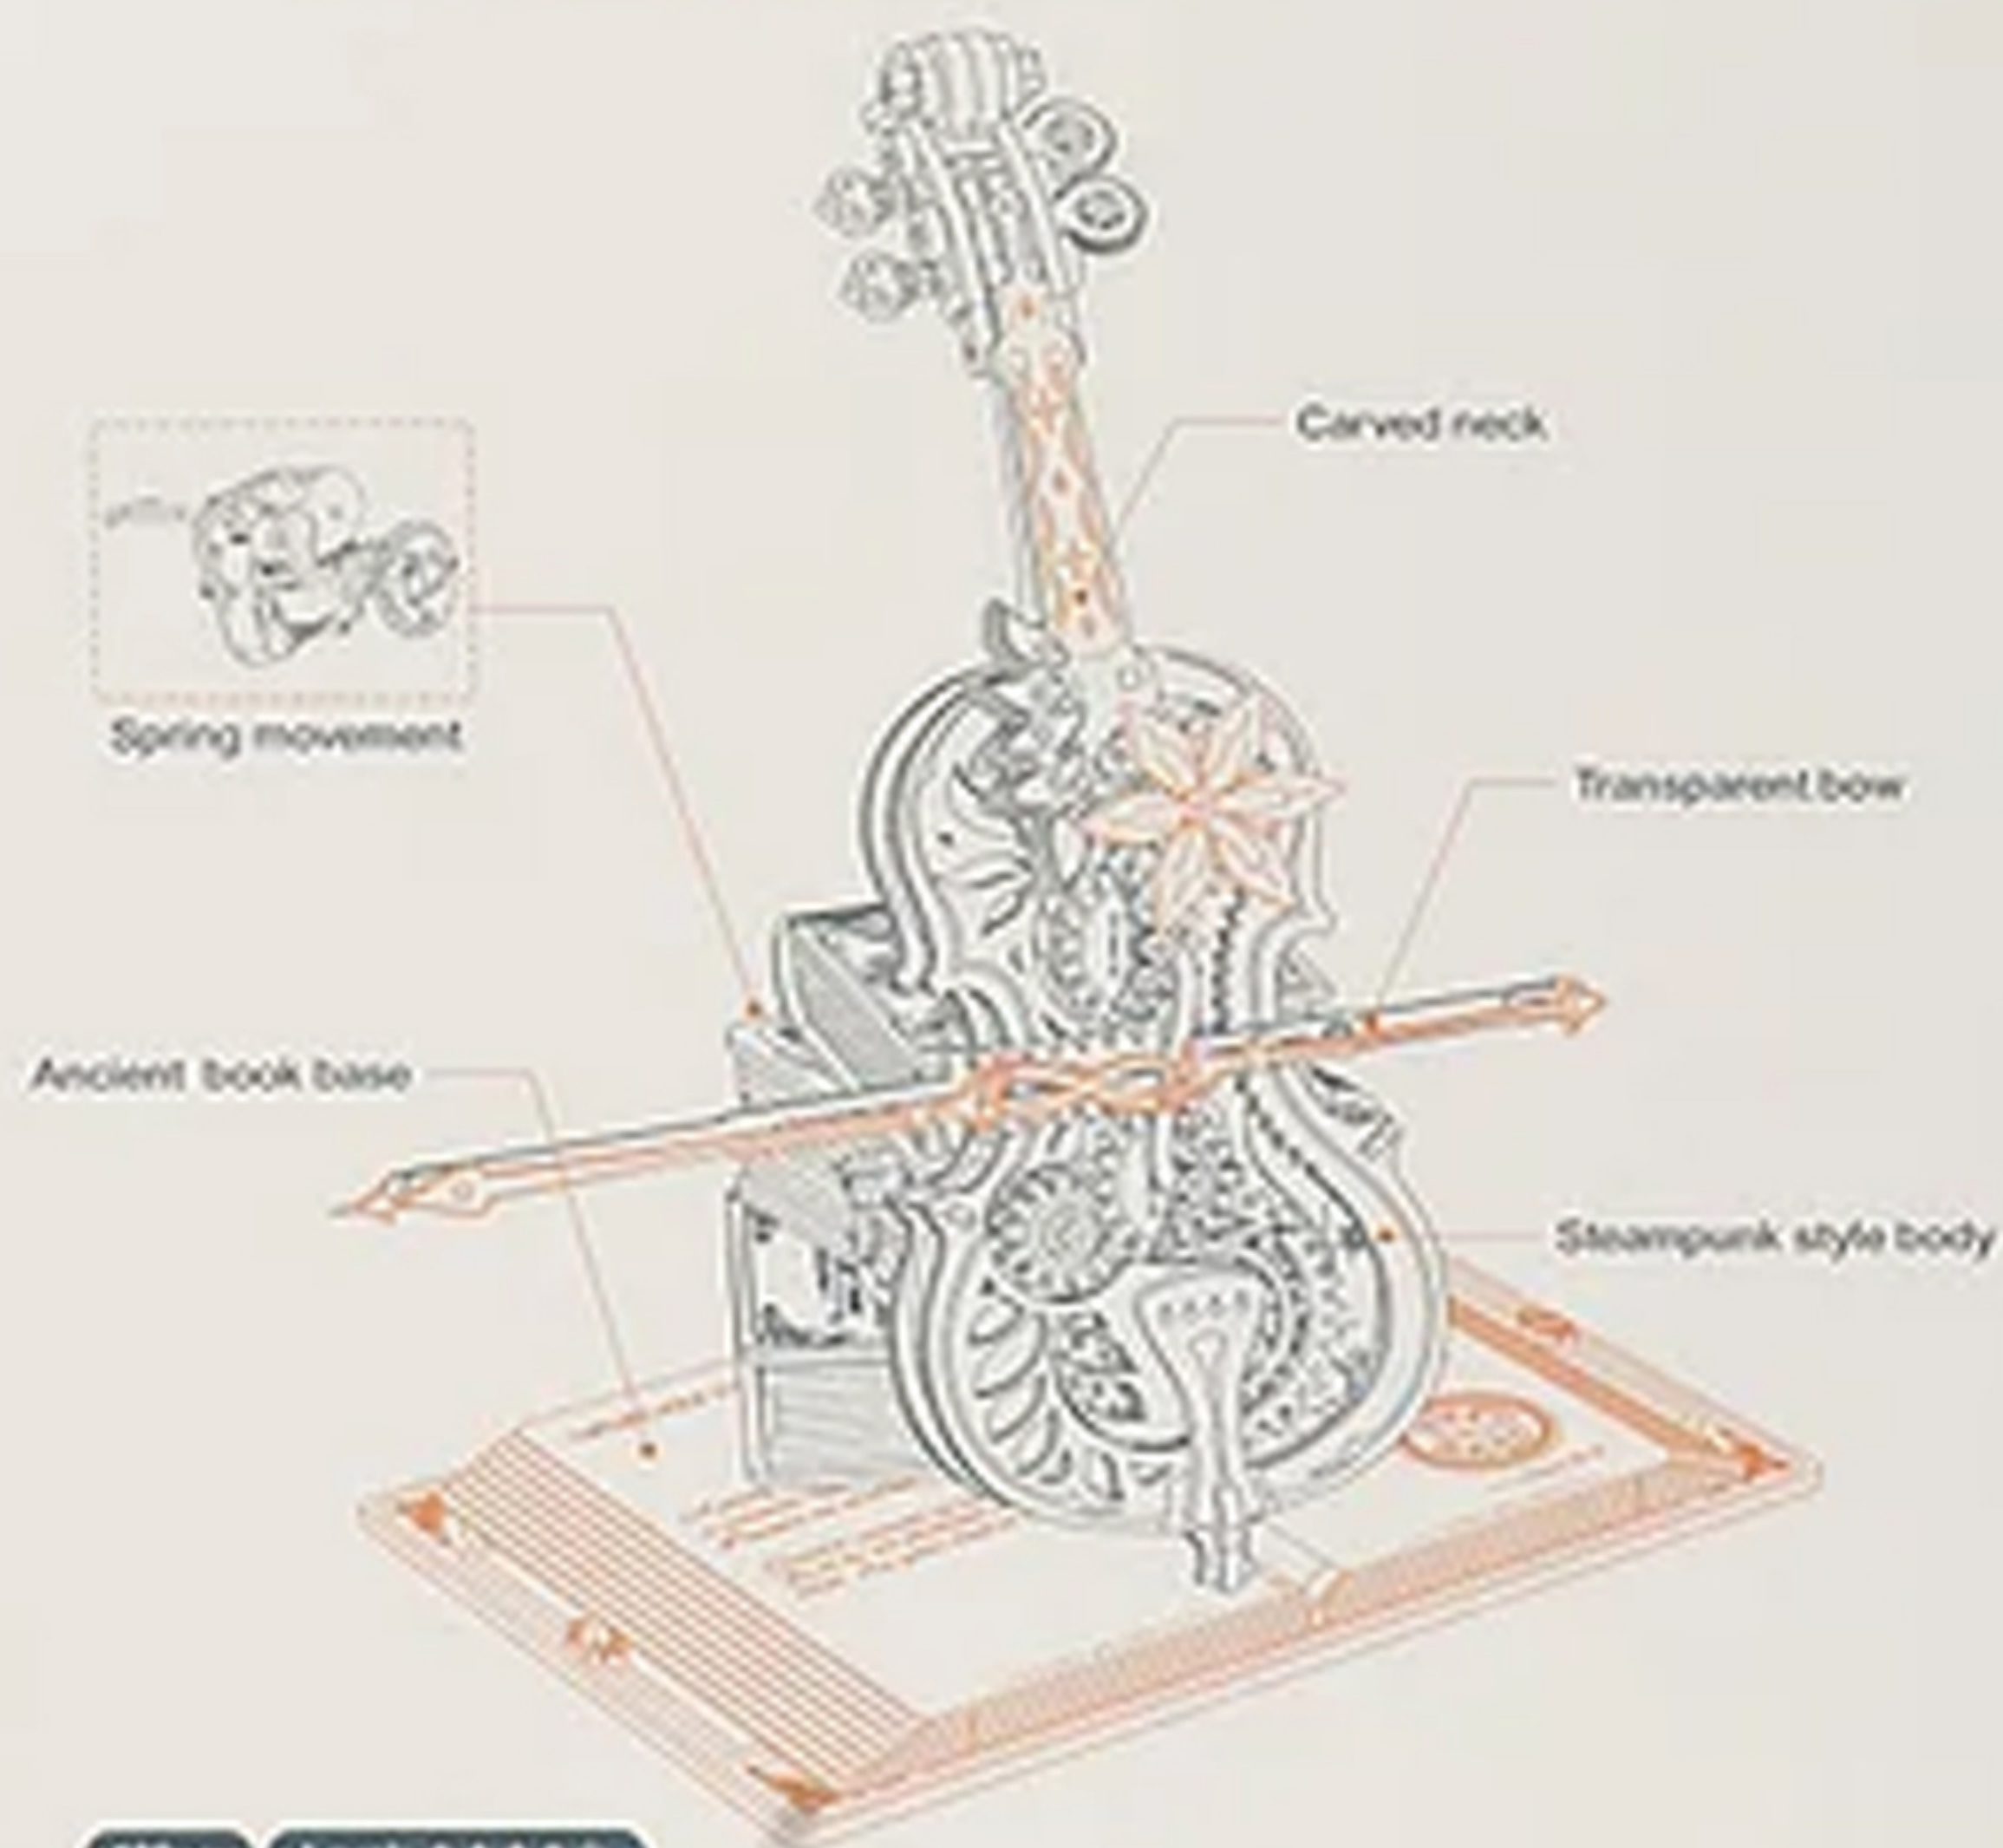

# Magic Cello

**ROKR**

Spring movement

Carved neck

Transparent bow

Ancient book base

Steampunk style body

Romantic Carousel

Secret Garden

Designed by **ROKR**  
[www.robotime.com](http://www.robotime.com)

Series Name: Mechanical Music Box  
Product Name: Magic Cello  
Model No.: AMK63  
Main Material: Plywood  
Manufacturer: Robotime C&C (Jiangsu) Co., Ltd.  
Address: No.18 Changxing Road, Shuyang, Suzhou  
City, Jiangsu Province, China

The packaging includes important information and  
please keep it well for future reference.

MADE IN CHINA

Recommended age **14+**

Conforms to ASTM D-4236

129 pcs Level: ●●●●○

Assembled Size: 235x205x185mm