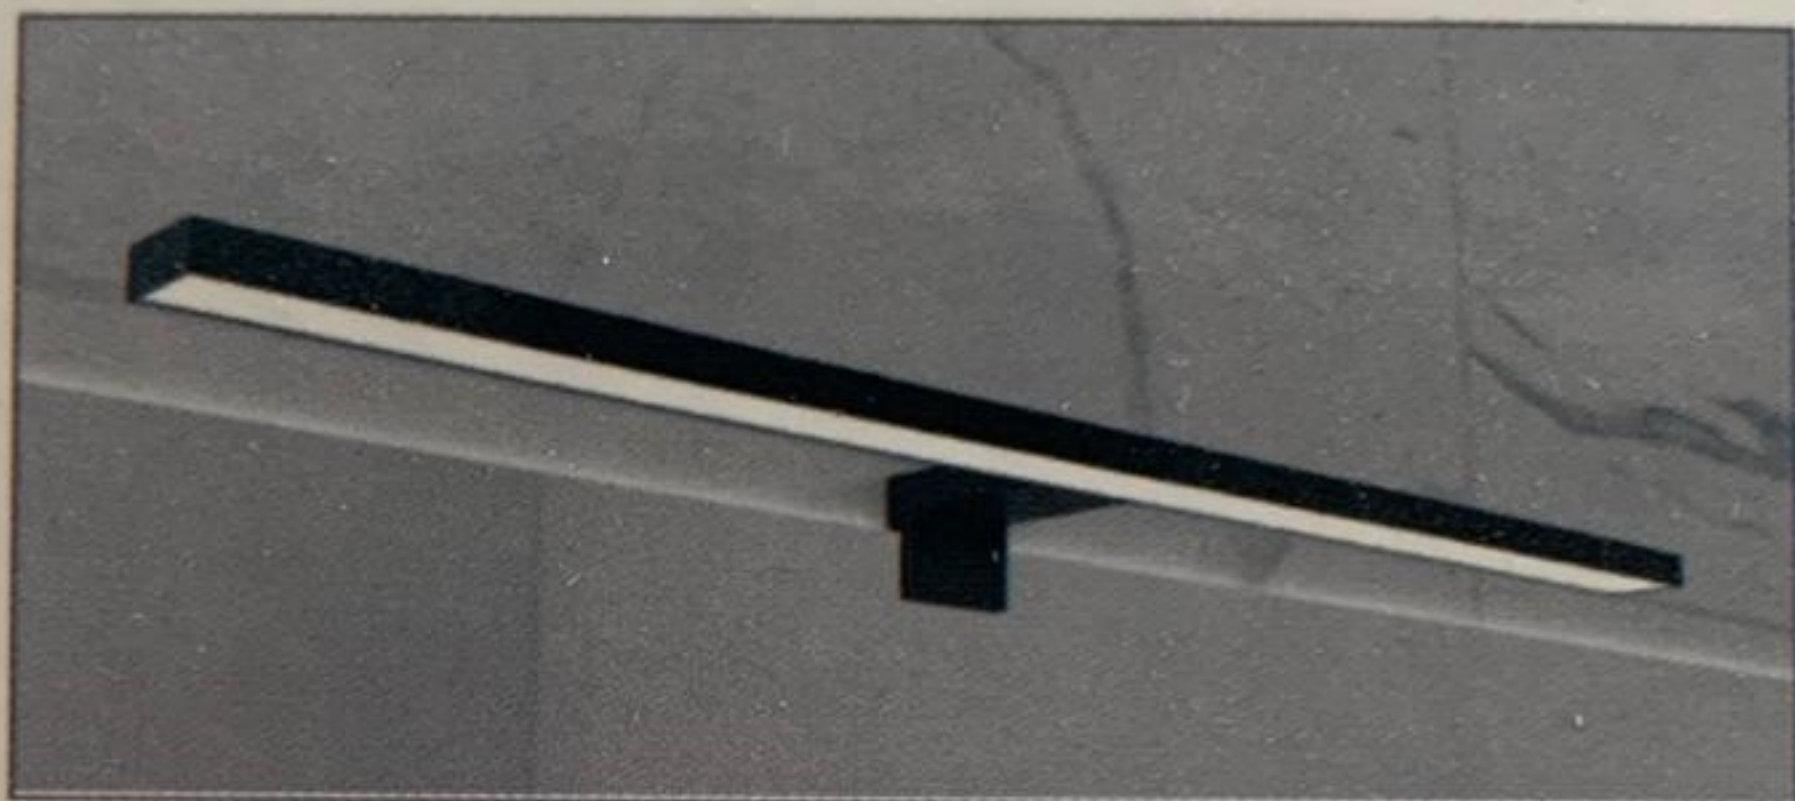

Mod.: SILVIA 600 ABS Ref.: DRE001D-600P
APLIQUE LED NEGRO MATE 600x108x40mm.

LED Max 6,0W.

LUZ BLANCA: 6000K

220/240VAC

50/60 Hz

MATERIAL: ABS NEGRO MATE

DRIVER INSIDE

IP44