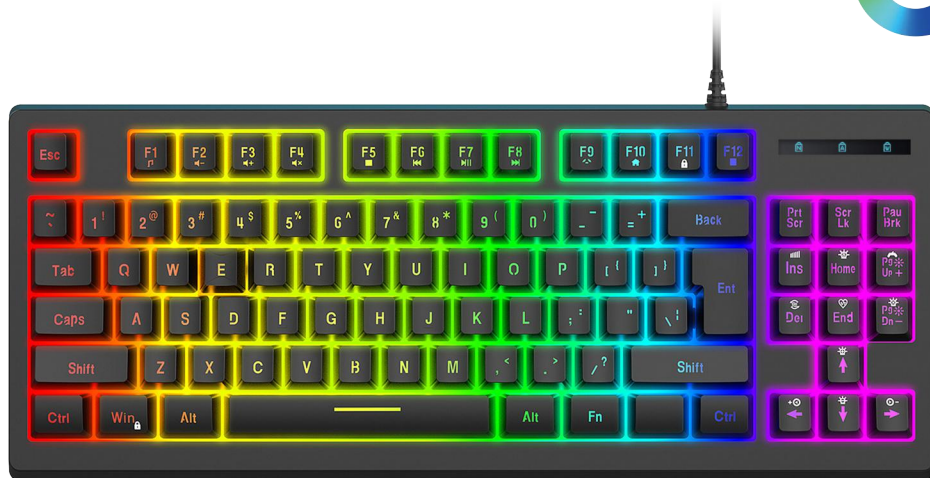

## V100 87-KEY COOL LIGHTING KEYBOARD

**Product function introduction: //////////////////////////////////////**

Keyboard features:

1. 87-key design, stylish office game.
2. Membrane keyboard design, light touch feeling.
3. Full-speed interface USB2.0, support 1000 report rate.
4. Support 25-key conflict-free input.
5. Support 6 kinds of stunning backlight effects.
6. Support lock WIN function and full lock keyboard.
7. The service life of the switch is more than 10 million times.
9. The total stroke of the button is 3.6MM, and the maximum bounce time is 5ms.
8. Supported operating systems: WinXP/Win7/Win8/Win10/Android/Mac OS, etc.

## **Backlight Adjustment Instructions://////////**

1. **FN + DEL** Wave / Colorful Horse Racing: Colorful color gradient flowing water, the default wave mode. Press again to enter the colorful cycle horse racing mode.
2. **FN + INS**ert Spectrum: Spectral colors cycle automatically.
3. **FN + Home** Monochrome: Seven-color monochrome + 1 mixed color, a total of 8 colors can be switched cyclically.
4. **FN + Page Up** custom: Press FN + Page Up to enter custom mode, press again to start custom, the indicator LED flashes, press FN + 1~6 to cycle through 6 partitions with seven colors, and then press FN + Page Up Save and exit. Restore default settings after power off, default backlight OFF.
5. **FN + End** breathing mode: the default seven-color color cyclic breathing, press again to enter the current color single-color breathing.
6. Support **FN + ↑** or **FN + ↓** to adjust the backlight brightness, 5 levels can be adjusted, only the brightness can be adjusted in monochrome mode.
7. Support **FN + ←** or **FN + →** to adjust the backlight playback speed, support spectrum/wave/horse/breathing. 5-level adjustable.
8. **FN + WIN-L** locks the WIN&APP function. Press FN + WIN-L to lock the WIN and APP keys at the same time, and press again to unlock.
9. **FN+Page Down**: Backlight off/on.