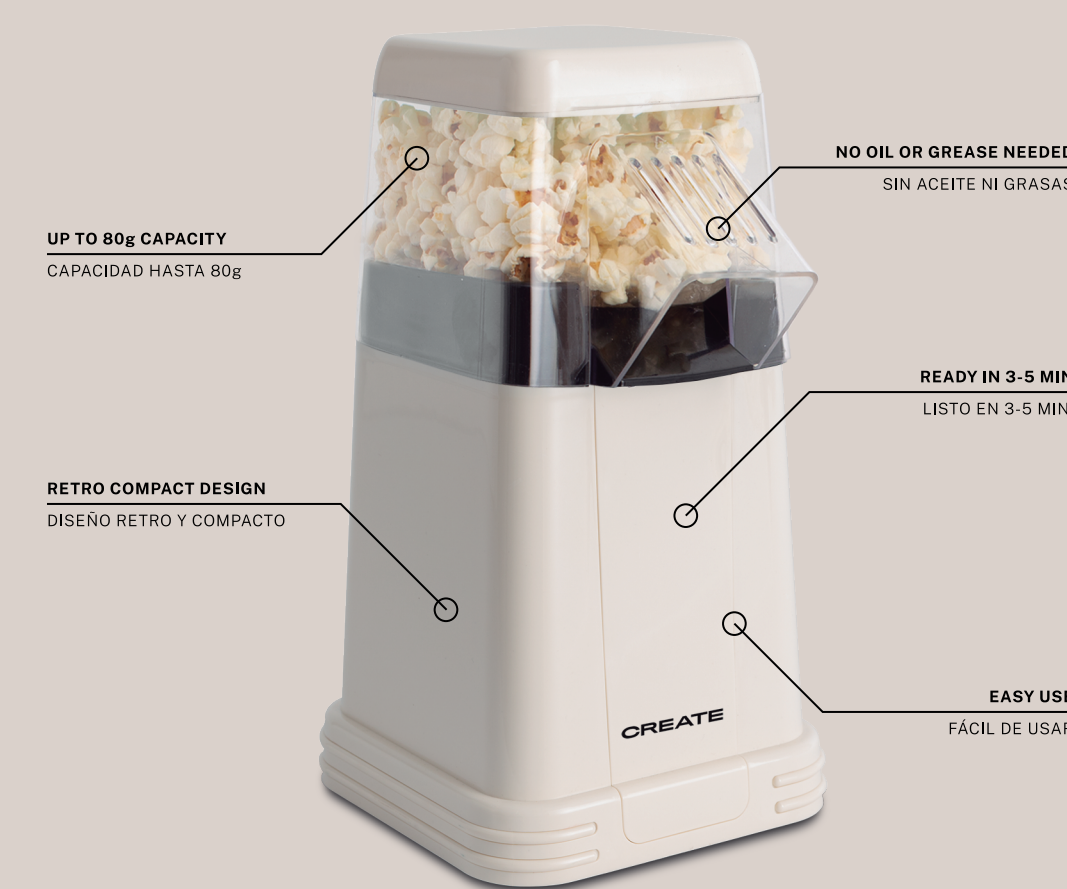

UP TO 80g CAPACITY
CAPACIDAD HASTA 80g

NO OIL OR GREASE NEEDED
SIN ACEITE NI GRASAS

READY IN 3-5 MIN.
LISTO EN 3-5 MIN.

RETRO COMPACT DESIGN
DISEÑO RETRO Y COMPACTO

EASY USE
FÁCIL DE USAR

EASY CLEAN
FÁCIL DE LIMPIAR

ANTI-SLIP BASE
BASE ANTIDESLIZANTE

FAST AND CLEAN
RÁPIDO Y LIMPIO

EN	ES	PT	CHARACTERISTICS
POWER	POTENCIA	POTÊNCIA	1200W
VOLTAGE	VOLTAJE	VOLTAGEM	220-240V - 50/60Hz
WORKING TIME	TIEMPO DE TRABAJO	TEMPO DE TRABALHO	3 min.
POWER CORD LENGTH	LONGITUD DEL CABLE	COMPRIMENTO DO CABO	0,8 m
WEIGHT	PESO	PESO	0,8 kg
DIMENSIONS	DIMENSIONES	DIMENSÕES	160x170x295 mm

FR	IT	DE	CHARACTERISTICS
PUISSANCE	POTENZA	LEISTUNG	1200W
VOLTAGE	VOLTAGGIO	SPANNUNG	220-240V - 50/60Hz
TEMPS DE TRAVAIL	TEMPO DI LAVORO	KONTINIERLICHE	3 min.
LONGUEUR DU CÂBLE	LUNGHEZZA DEL CAVO	KABELLÄNGE	0,8 m
POIDS	PESO	GEWICHT	0,8 kg
DIMENSIONS	DIMENSIONI	MASSE	160x170x295 mm