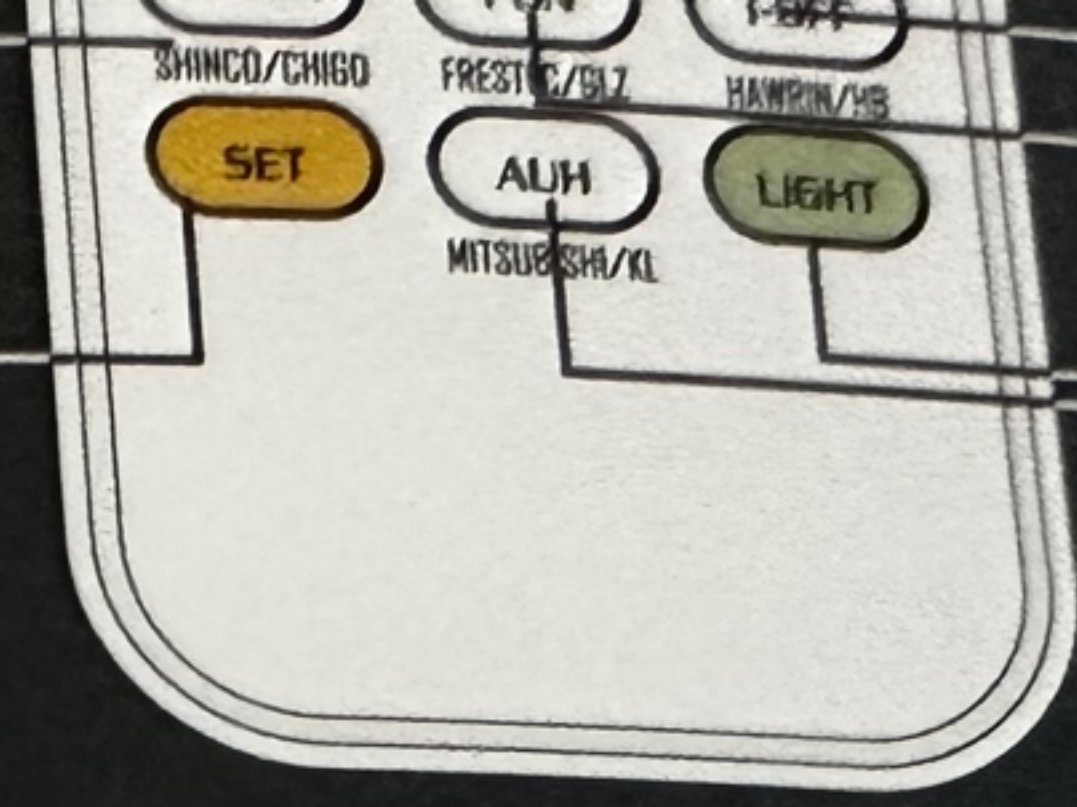

Time&Clock key

Set key(set code)

(lightin
Auxiliary
(only in

1PC

Not included AAA/LR03 Non fournies
 Nicht enthalten AAA/LR03 No incluidas