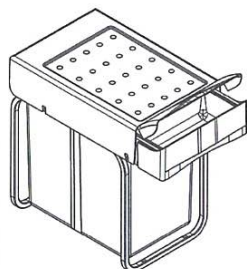

Einbau-Abfallsammler 30DT

Pull- out waste bin 30DT

755226-72/ -85
1x20 Liter/ Litre/ Litro

H	398mm
T	450mm
B	250mm

755227-71/ -85
2x 14 Liter/ Litre/ Litro

H	398mm
T	450mm
B	250mm

X	120mm
L1	316mm
L2	135mm

4x Ø4x25mm