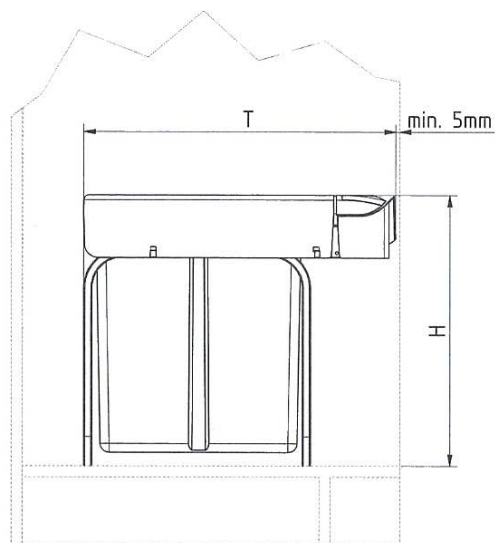

Einbau-Abfallsammler 30DT

Pull- out waste bin 30DT

755226-72/ -85
1x20 Liter/ Litre/ Litro

H	398mm
T	450mm
B	250mm

755227-71/ -85
2x 14 Liter/ Litre/ Litro

H	398mm
T	450mm
B	250mm

X	120mm
L1	316mm
L2	135mm

4x Ø4x25mm