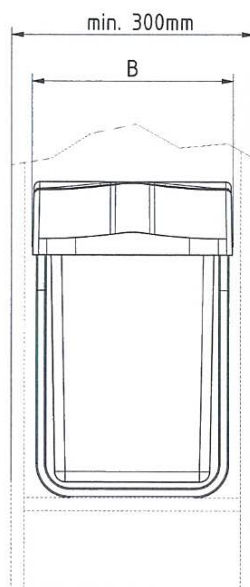

Einbau-Abfallsammler 30DT

Pull- out waste bin 30DT

755226-72/ -85
1x20 Liter/ Litre/ Litro

H	398mm
T	450mm
B	250mm

755227-71/ -85
2x 14 Liter/ Litre/ Litro

H	398mm
T	450mm
B	250mm

X	120mm
L1	316mm
L2	135mm

4x Ø4x25mm