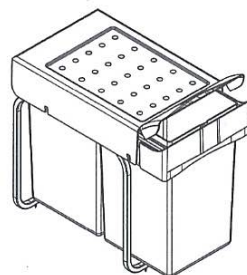

Einbau-Abfallsammler 30DT

Pull- out waste bin 30DT

755226-72/ -85
1x20 Liter/ Litre/ Litro

H	398mm
T	450mm
B	250mm

755227-71/ -85
2x 14 Liter/ Litre/ Litro

H	398mm
T	450mm
B	250mm

X	120mm
L1	316mm
L2	135mm

4x Ø4x25mm