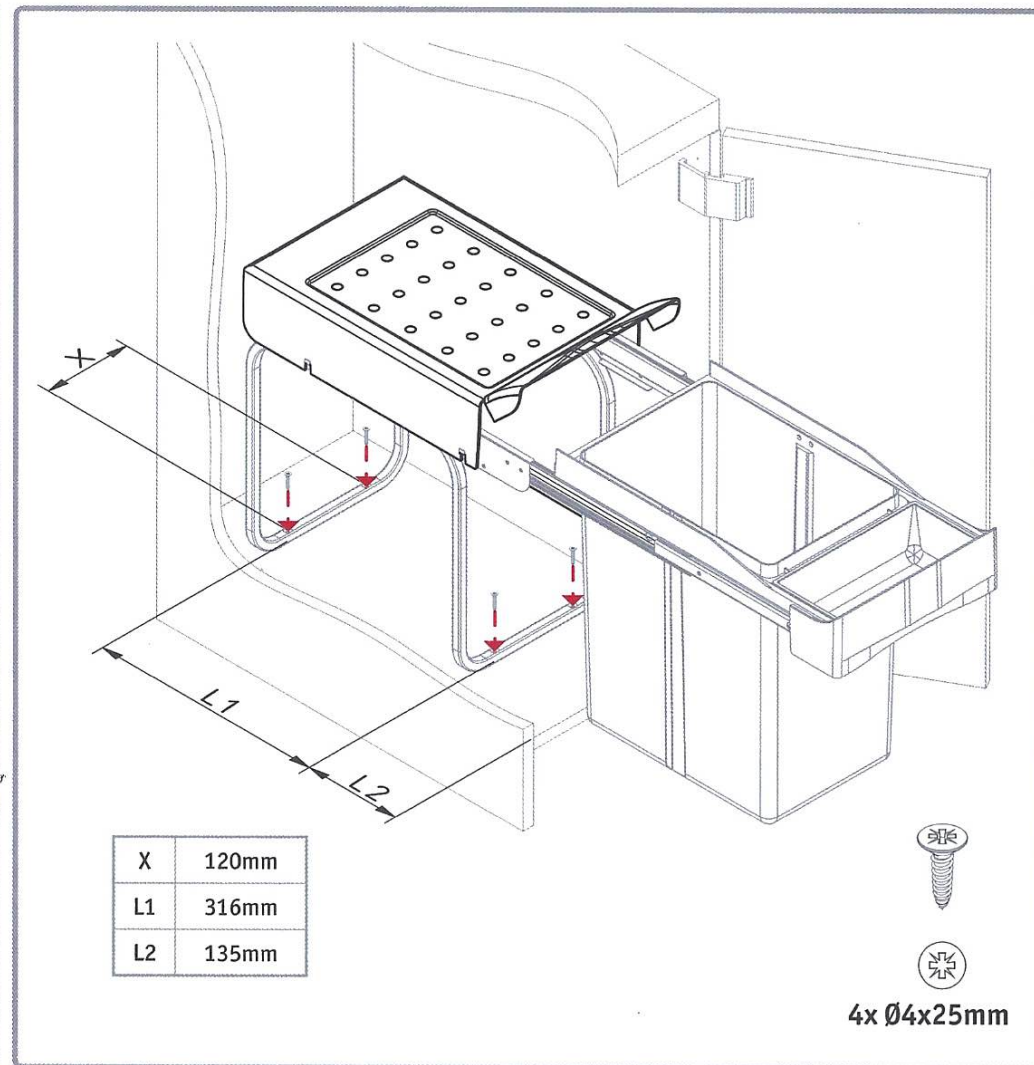

Einbau-Abfallsammler 30DT

Pull- out waste bin 30DT

755226-72/ -85
1x20 Liter/ Litre/ Litro

H	398mm
T	450mm
B	250mm

755227-71/ -85
2x 14 Liter/ Litre/ Litro

H	398mm
T	450mm
B	250mm

X	120mm
L1	316mm
L2	135mm

4x Ø4x25mm