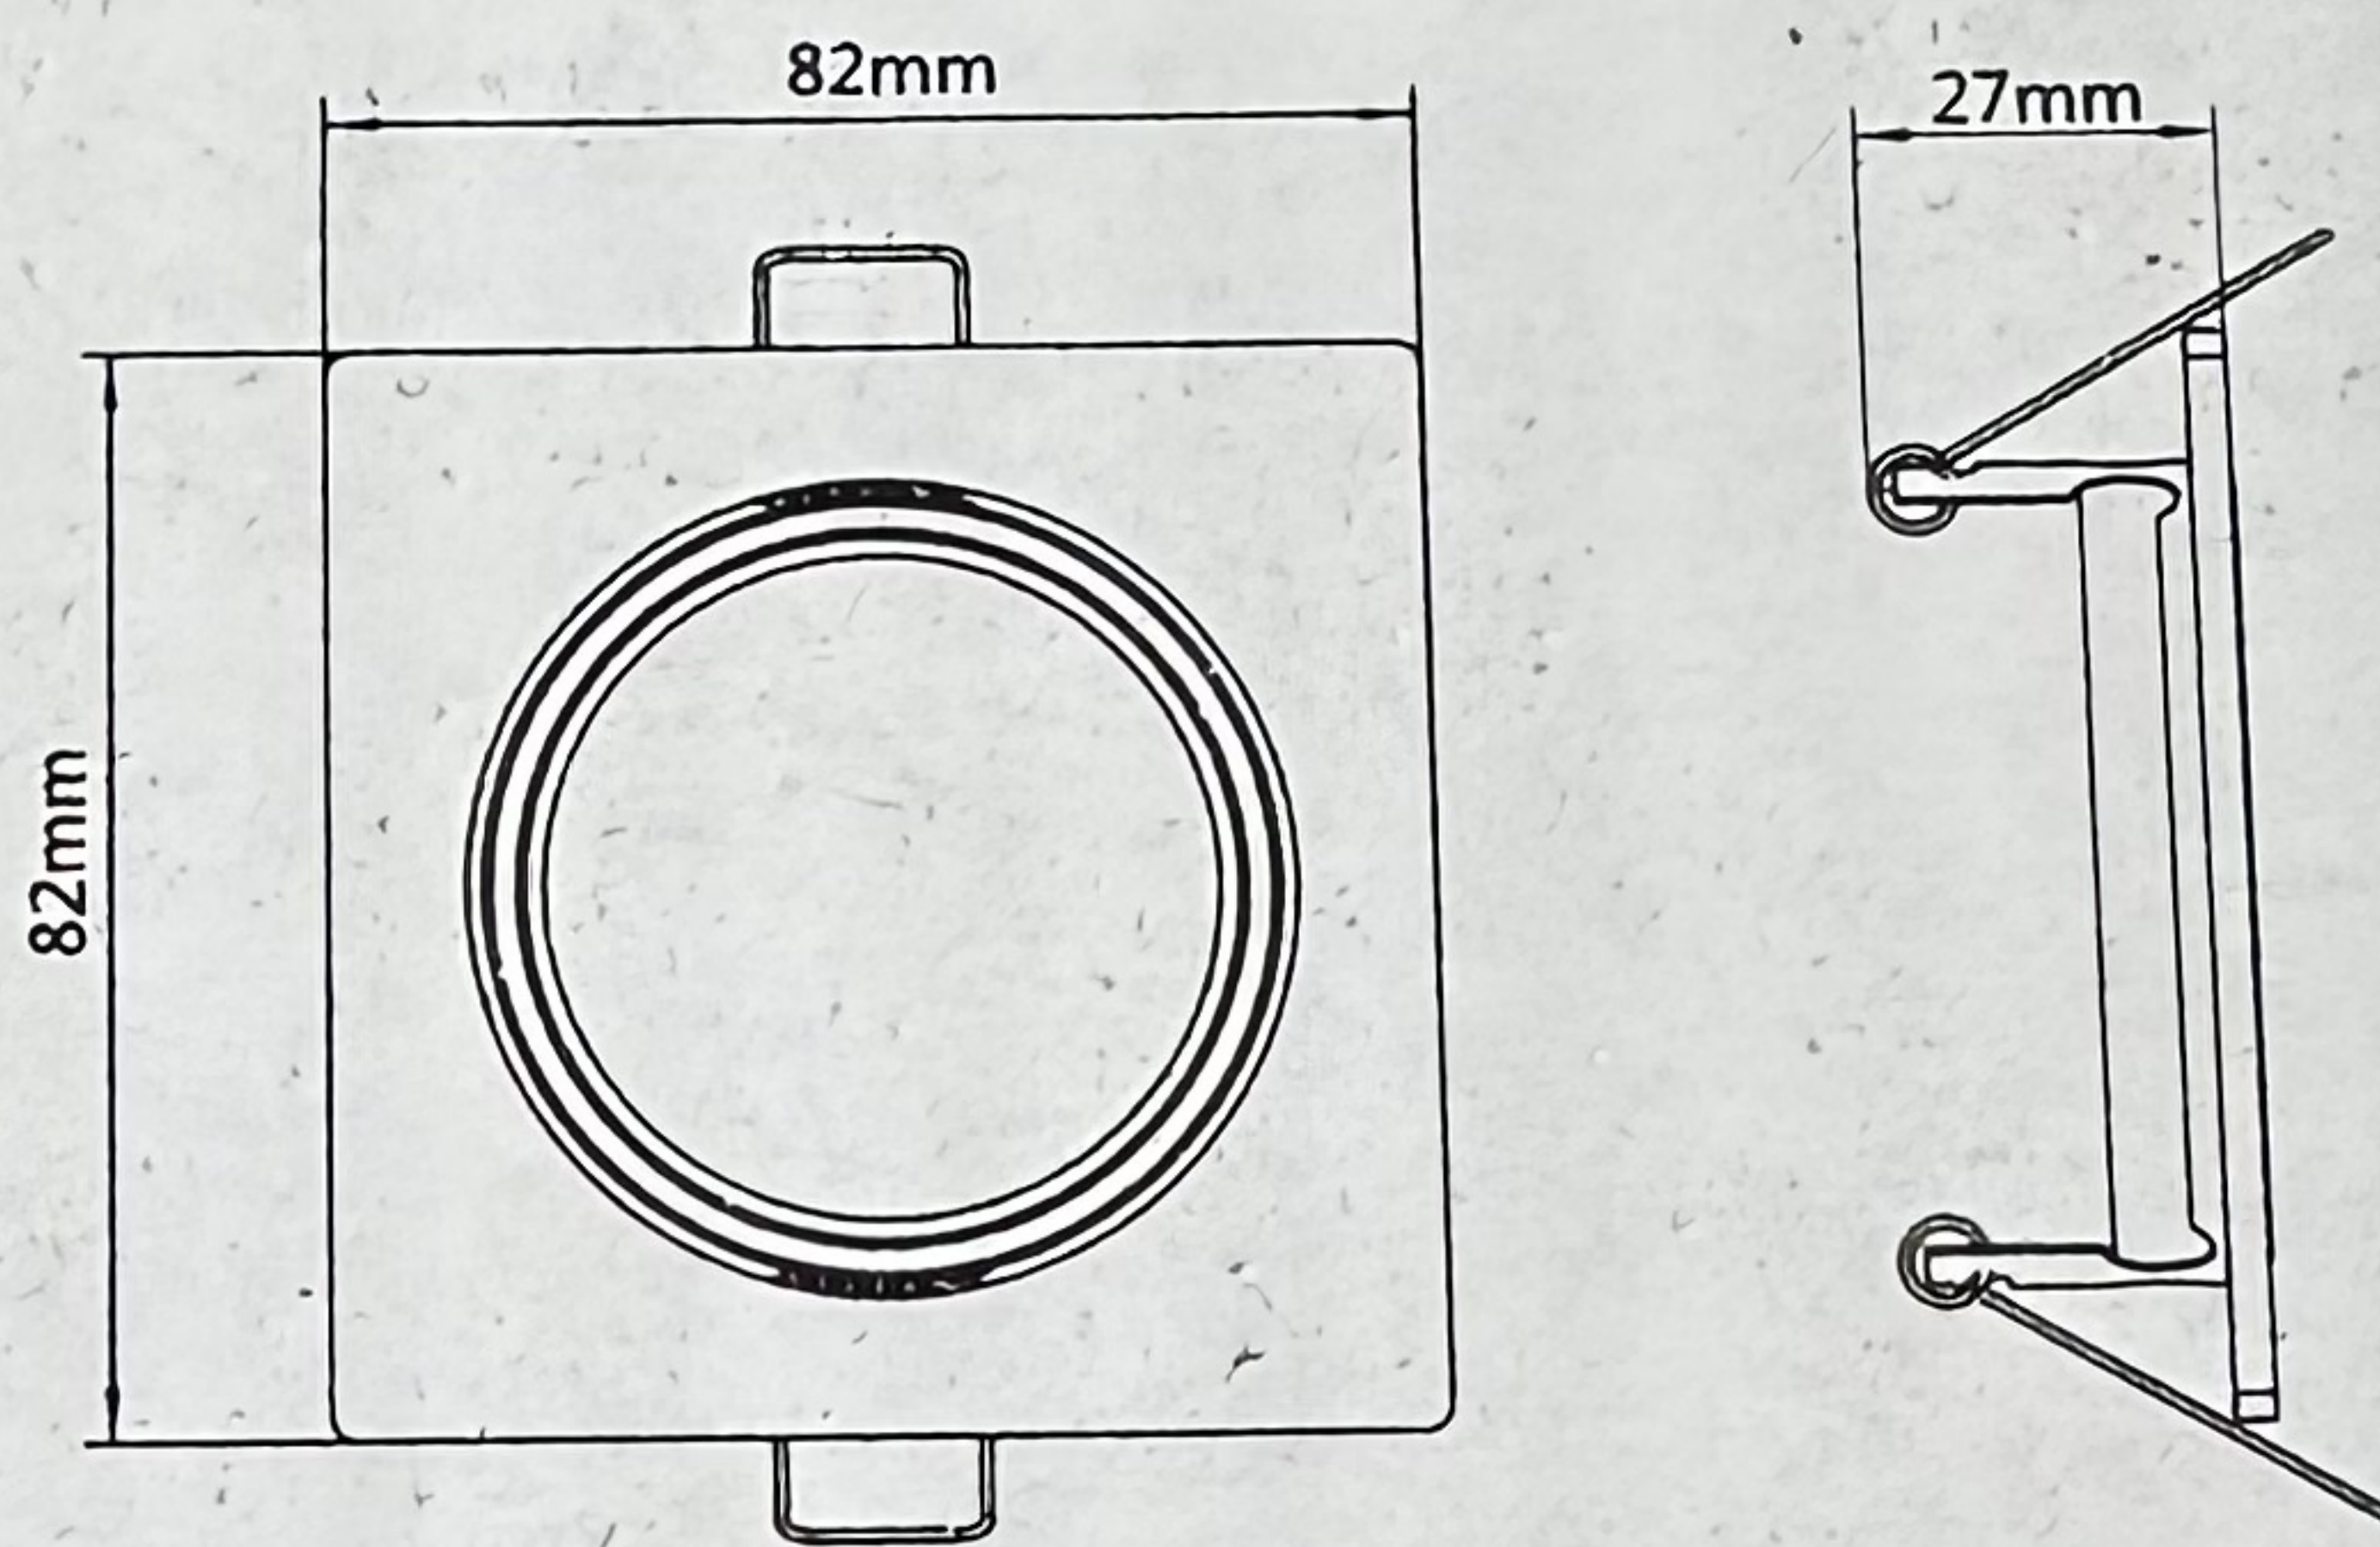

Input voltage:	AC 220~240V, 50Hz
Material:	Ferrum
IP Rating:	IP20
Holder:	GU10
Max. Watts:	35W
Cut out:	70mm
Color:	Satin Nickel

VTAC EUROPE LTD
Bulgaria, Plovdiv 4000,
Bul.L.Karavelow 9B

MADE IN CHINA