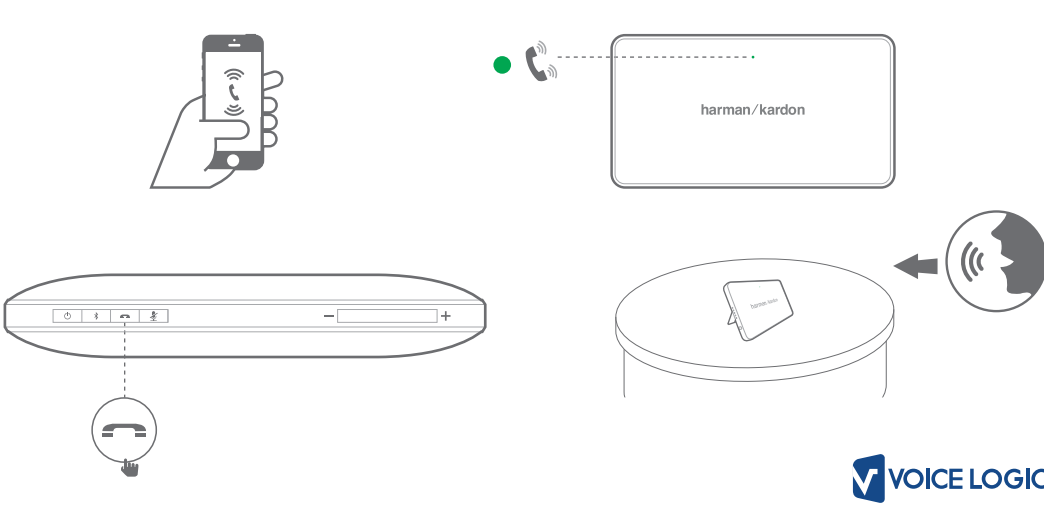

ESQUIRE 2

What's in the box

Quick Start Guide
Guide de démarrage rapide

Buttons

Connections

Bluetooth®

Stand

Individual conferencing

Group conferencing

Mute

Charging

Battery charging indication

LED behavior

(Blue)	(Blue)	(Green)	(Green)	(Red)
Bluetooth Pairing	Bluetooth Connected	Call ringing	Call active	Call on mute

- EN**
- Bluetooth version: 4.1
 - Support: A2DP v1.3, AVRCP v1.5, HFP v1.6, HSP v1.2
 - Transducers: 4 x 32mm
 - Rated power: 2 x 8W
 - Frequency response: 75–20kHz
 - Signal-to-noise ratio: > 80dB
 - USB charge out: maximum 5V 1A
 - Battery type: Lithium polymer (3.7V, 3200mAh)
 - Music play time: Up to 8 hours (varies by volume level and audio content)
 - Battery charge time: 3.5 to 5.5 hours (varies by charging current, 5V, 2A maximum)
 - Bluetooth® transmitter frequency range: 2.402GHz~2.480GHz
 - Bluetooth® transmitter power: 0~4dBm
 - Bluetooth® transmitter modulation: GFSK, 8DPSK, π/4 DQPSK
 - Dimensions (W x D x H): 190mm x 34mm x 130mm
 - Weight: 599g