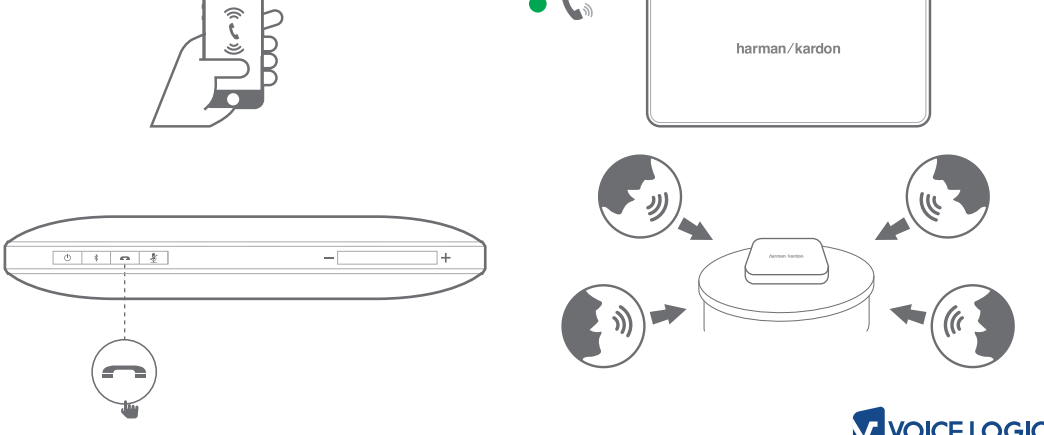

ESQUIRE 2

What's in the box

Quick Start Guide
Guide de démarrage rapide

Buttons

Connections

Bluetooth®

Stand

Individual conferencing

Group conferencing

Mute

Charging

Battery charging indication

LED behavior

(Blue)	(Blue)	(Green)	(Green)	(Red)
Bluetooth Pairing	Bluetooth Connected	Call ringing	Call active	Call on mute

- EN**
- Bluetooth version: 4.1
 - Support: A2DP v1.3, AVRCP v1.5, HFP v1.6, HSP v1.2
 - Transducers: 4 x 32mm
 - Rated power: 2 x 8W
 - Frequency response: 75–20kHz
 - Signal-to-noise ratio: > 80dB
 - USB charge out: maximum 5V 1A
 - Battery type: Lithium polymer (3.7V, 3200mAh)
 - Music play time: Up to 8 hours (varies by volume level and audio content)
 - Battery charge time: 3.5 to 5.5 hours (varies by charging current, 5V, 2A maximum)
 - Bluetooth® transmitter frequency range: 2.402GHz~2.480GHz
 - Bluetooth® transmitter power: 0~4dBm
 - Bluetooth® transmitter modulation: GFSK, 8DPSK, π/4 DQPSK
 - Dimensions (W x D x H): 190mm x 34mm x 130mm
 - Weight: 599g