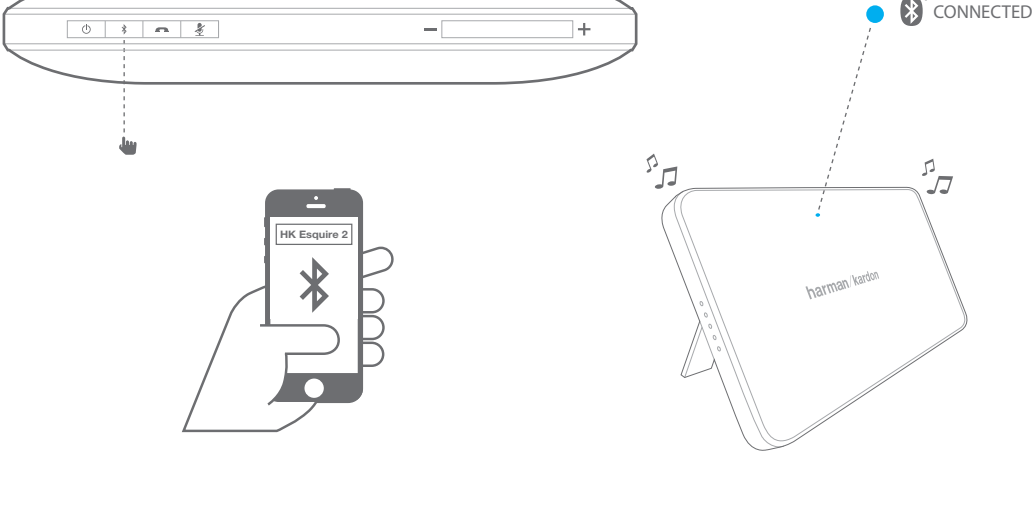

ESQUIRE 2

What's in the box

Quick Start Guide
Guide de démarrage rapide

Buttons

Connections

Bluetooth®

Stand

Individual conferencing

Group conferencing

Mute

Charging

Battery charging indication

LED behavior

(Blue)	(Blue)	(Green)	(Green)	(Red)
Bluetooth Pairing	Bluetooth Connected	Call ringing	Call active	Call on mute

- EN**
- Bluetooth version: 4.1
 - Support: A2DP v1.3, AVRCP v1.5, HFP v1.6, HSP v1.2
 - Transducers: 4 x 32mm
 - Rated power: 2 x 8W
 - Frequency response: 75–20kHz
 - Signal-to-noise ratio: > 80dB
 - USB charge out: maximum 5V 1A
 - Battery type: Lithium polymer (3.7V, 3200mAh)
 - Music play time: Up to 8 hours (varies by volume level and audio content)
 - Battery charge time: 3.5 to 5.5 hours (varies by charging current, 5V, 2A maximum)
 - Bluetooth® transmitter frequency range: 2.402GHz~2.480GHz
 - Bluetooth® transmitter power: 0~4dBm
 - Bluetooth® transmitter modulation: GFSK, 8DPSK, π/4 DQPSK
 - Dimensions (W x D x H): 190mm x 34mm x 130mm
 - Weight: 599g