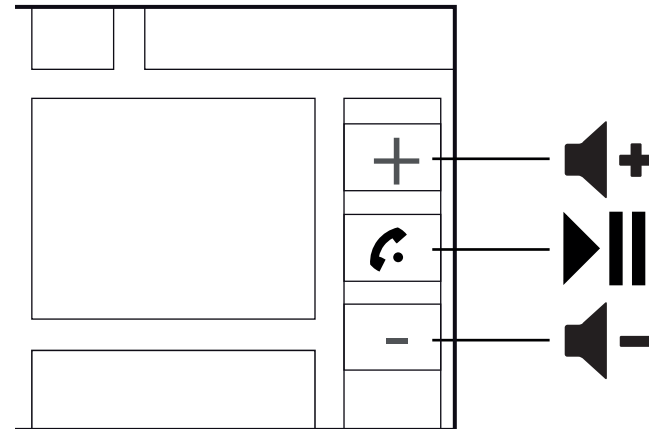

Wireless - play music