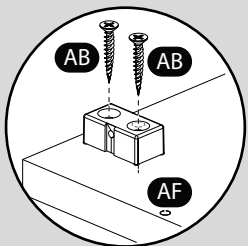

Cordoba 120

1