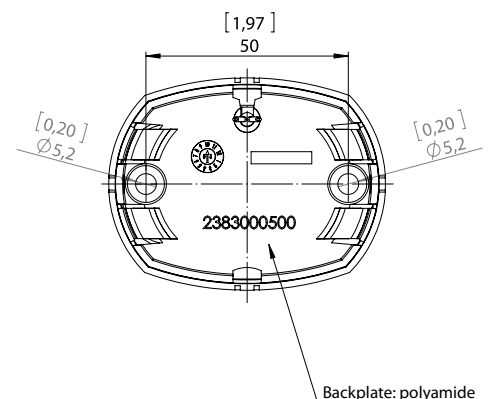

SERIES 34

Dimensions in: mm/inch

LED
micrologie

Series 34

LED navigation lights –
The latest LED generation in an
attractive and slim design.
Totally maintenance-free

Application

Application depending on required visibilities.
See table in technical information.

Housing

Polycarbonate, seawater resistant, UV protected, non-corrosive, non-magnetic, impact and shock resistant

Optics

Innovative lens technology for wide visibility requires only one light-emitting diode

Mounting

Side-mount, pre-wired with 200 mm cable
2 x 0.30 mm² / AWG 22,
2-hole mounting

Electric

Invers polarity protection included,
bulb included

1

2

3