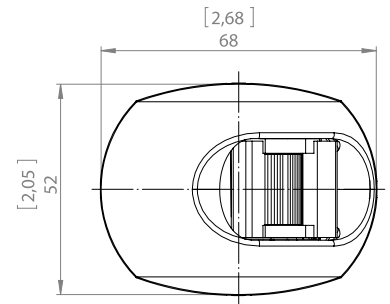

Electric

Invers polarity protection included,
bulb included

1