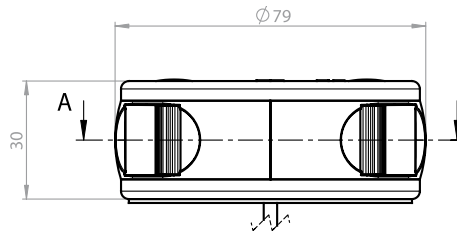

4

Deck-mount or under step!

No.		Description	Ship size	Wattage	Visibility	Housing colour	Mounting	Voltage	Article number
1		Starboard	< 50 m / < 164 ft.	1,5 W	2 nm	Black	side-mount	12 V, 24 V	3850001000
		Starboard	< 50 m / < 164 ft.	1,5 W	2 nm	White	side-mount	12 V, 24 V	3850101000
2		Port	< 50 m / < 164 ft.	1,5 W	2 nm	Black	side-mount	12 V, 24 V	3851001000
		Port	< 50 m / < 164 ft.	1,5 W	2 nm	White	side-mount	12 V, 24 V	3851101000
3		Stern	< 50 m / < 164 ft.	1,5 W	2 nm	Black	side-mount	12 V, 24 V	3852001000
		Stern	< 50 m / < 164 ft.	1,5 W	2 nm	White	side-mount	12 V, 24 V	3852101000
4		Bicolor	< 20 m / < 65 ft.	3 W	2 nm	Black	deck-mount	12 V, 24 V	3863001000
		Bicolor	< 20 m / < 65 ft.	3 W	2 nm	White	deck-mount	12 V, 24 V	3863101000

Spare Parts / Extras									
		Stainless steel cover, Starboard				Polished			8385000300
		Stainless steel cover, Port				Polished			8385100200
		Stainless steel cover, Stern				Polished			8385200200