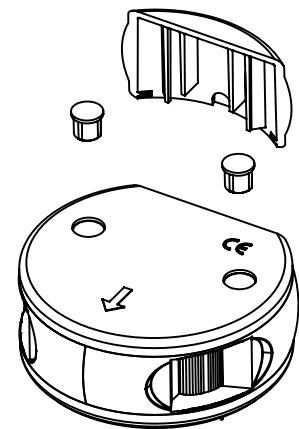

#### Mounting

Side-mount, pre-wired with 200 mm cable  
2 x 0.30 mm<sup>2</sup> / AWG 22,  
2-hole mounting

#### Electric

Invers polarity protection included,  
bulb included

1

2

Stainless steel covers

3

4

Deck-mount or under step!

No.		Description	Ship size	Wattage	Visibility	Housing colour	Mounting	Voltage	Article number
1		Starboard	< 50 m / < 164 ft.	1,5 W	2 nm	Black	side-mount	12 V, 24 V	3850001000
		Starboard	< 50 m / < 164 ft.	1,5 W	2 nm	White	side-mount	12 V, 24 V	3850101000
2		Port	< 50 m / < 164 ft.	1,5 W	2 nm	Black	side-mount	12 V, 24 V	3851001000
		Port	< 50 m / < 164 ft.	1,5 W	2 nm	White	side-mount	12 V, 24 V	3851101000
3		Stern	< 50 m / < 164 ft.	1,5 W	2 nm	Black	side-mount	12 V, 24 V	3852001000
		Stern	< 50 m / < 164 ft.	1,5 W	2 nm	White	side-mount	12 V, 24 V	3852101000
4		Bicolor	< 20 m / < 65 ft.	3 W	2 nm	Black	deck-mount	12 V, 24 V	3863001000
		Bicolor	< 20 m / < 65 ft.	3 W	2 nm	White	deck-mount	12 V, 24 V	3863101000