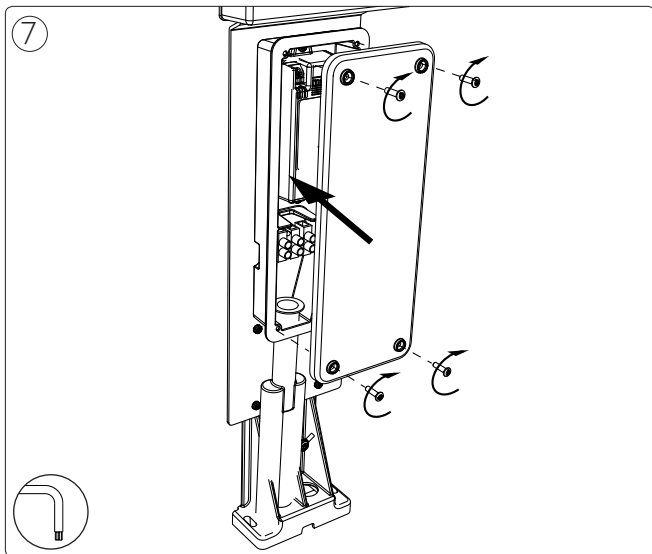

# PHILIPS

Incl.

3x Luxeon Rebel  
Powered

8

Philips Lighting Contact Centre  
Int. Business Reply Service  
I.B.R.S. / C.C.R.I. Numéro 10461  
5600 VB Eindhoven  
Pays-Bas / The Netherlands

[www.philips.com/homelighting](http://www.philips.com/homelighting)  
☎ +800 7445 4775