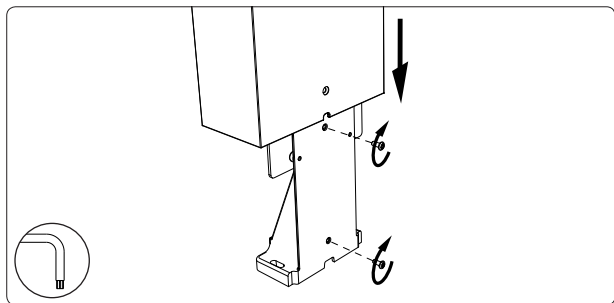

# PHILIPS

Incl.

3x Luxeon Rebel  
Powered

8

Philips Lighting Contact Centre  
Int. Business Reply Service  
I.B.R.S. / C.C.R.I. Numéro 10461  
5600 VB Eindhoven  
Pays-Bas / The Netherlands

[www.philips.com/homelighting](http://www.philips.com/homelighting)  
☎ +800 7445 4775