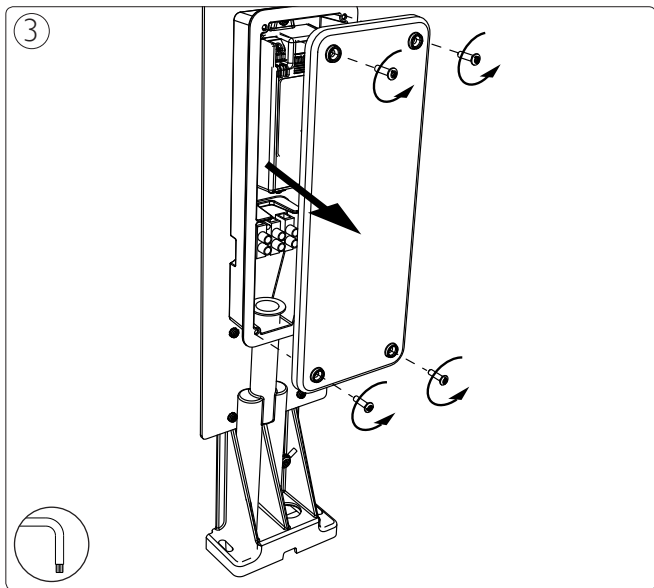

# PHILIPS

Incl.

3x Luxeon Rebel  
Powered

8

Philips Lighting Contact Centre  
Int. Business Reply Service  
I.B.R.S. / C.C.R.I. Numéro 10461  
5600 VB Eindhoven  
Pays-Bas / The Netherlands

[www.philips.com/homelighting](http://www.philips.com/homelighting)  
☎ +800 7445 4775