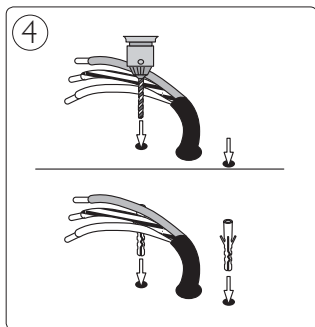

# PHILIPS

Incl.

3x Luxeon Rebel  
Powered

8

Philips Lighting Contact Centre  
Int. Business Reply Service  
I.B.R.S. / C.C.R.I. Numéro 10461  
5600 VB Eindhoven  
Pays-Bas / The Netherlands

[www.philips.com/homelighting](http://www.philips.com/homelighting)  
☎ +800 7445 4775