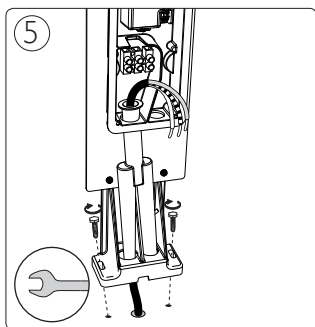

# PHILIPS

Incl.

3x Luxeon Rebel  
Powered

8

Philips Lighting Contact Centre  
Int. Business Reply Service  
I.B.R.S. / C.C.R.I. Numéro 10461  
5600 VB Eindhoven  
Pays-Bas / The Netherlands

[www.philips.com/homelighting](http://www.philips.com/homelighting)  
☎ +800 7445 4775