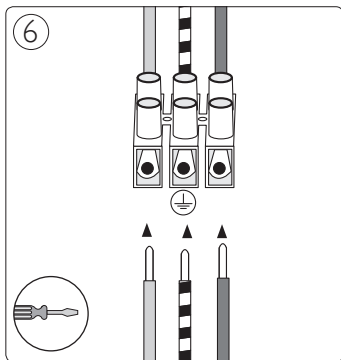

# PHILIPS

Incl.

3x Luxeon Rebel  
Powered

8

Philips Lighting Contact Centre  
Int. Business Reply Service  
I.B.R.S. / C.C.R.I. Numéro 10461  
5600 VB Eindhoven  
Pays-Bas / The Netherlands

[www.philips.com/homelighting](http://www.philips.com/homelighting)  
☎ +800 7445 4775