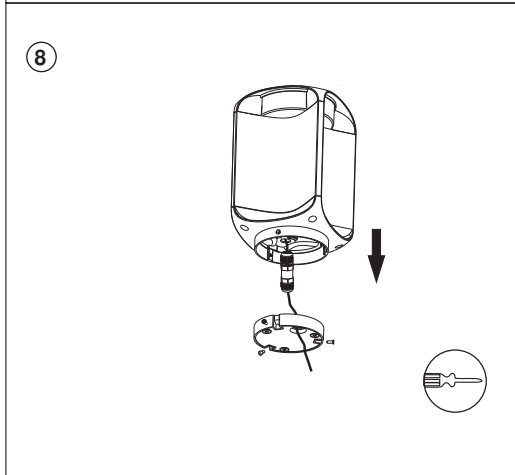

ref. 71214
H.560

ref. 71213
H.260

You will need

LIGHT SOURCE - FUENTE DE LUZ

SMD LED 40W 3000K 2700Lm INCL.

TECHNICAL FEATURES - CARACTERÍSTICAS TÉCNICAS