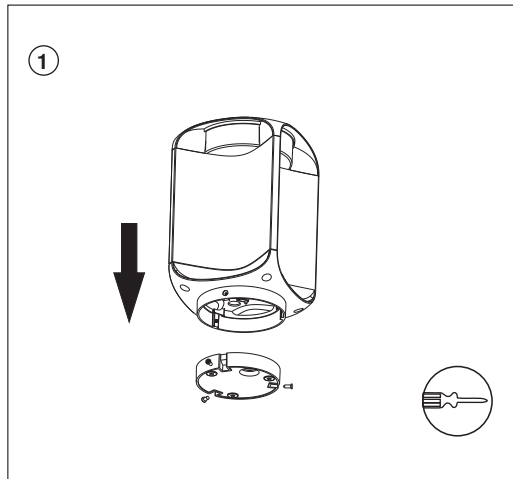

ref. 71214
H.560

ref. 71213
H.260

You will need

LIGHT SOURCE - FUENTE DE LUZ

SMD LED 40W 3000K 2700Lm INCL.

TECHNICAL FEATURES - CARACTERÍSTICAS TÉCNICAS