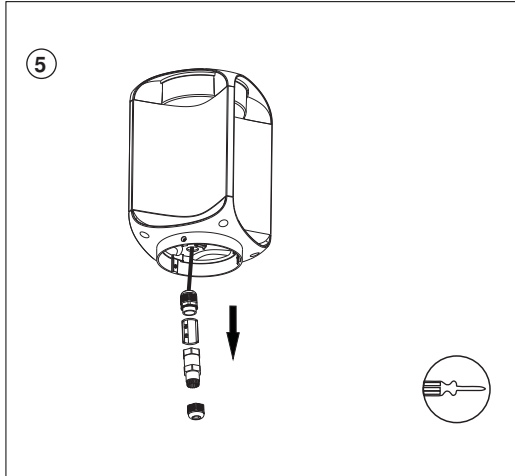

ref. 71214
H.560

ref. 71213
H.260

You will need

LIGHT SOURCE - FUENTE DE LUZ

SMD LED 40W 3000K 2700Lm INCL.

TECHNICAL FEATURES - CARACTERÍSTICAS TÉCNICAS