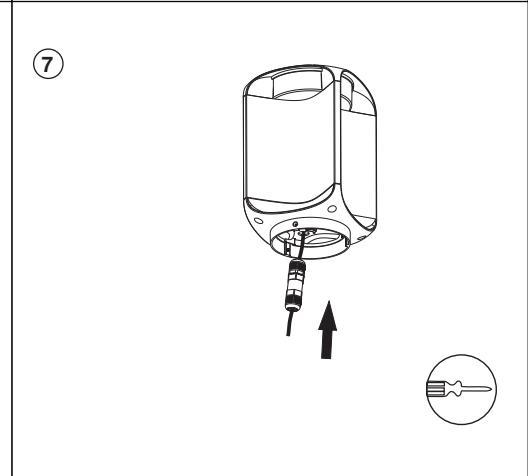

ref. 71214
H.560

ref. 71213
H.260

You will need

LIGHT SOURCE - FUENTE DE LUZ

SMD LED 40W 3000K 2700Lm INCL.

TECHNICAL FEATURES - CARACTERÍSTICAS TÉCNICAS