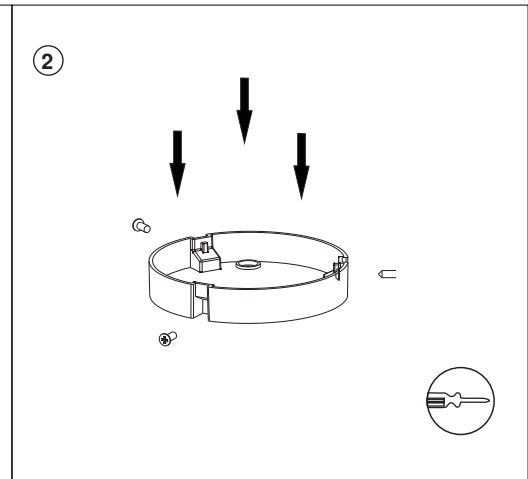

ref. 71214
H.560

ref. 71213
H.260

You will need

LIGHT SOURCE - FUENTE DE LUZ

SMD LED 40W 3000K 2700Lm INCL.

TECHNICAL FEATURES - CARACTERÍSTICAS TÉCNICAS