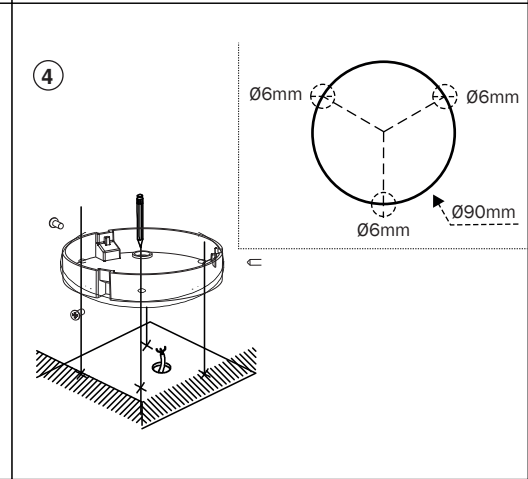

ref. 71214
H.560

ref. 71213
H.260

You will need

LIGHT SOURCE - FUENTE DE LUZ

SMD LED 40W 3000K 2700Lm INCL.

TECHNICAL FEATURES - CARACTERÍSTICAS TÉCNICAS