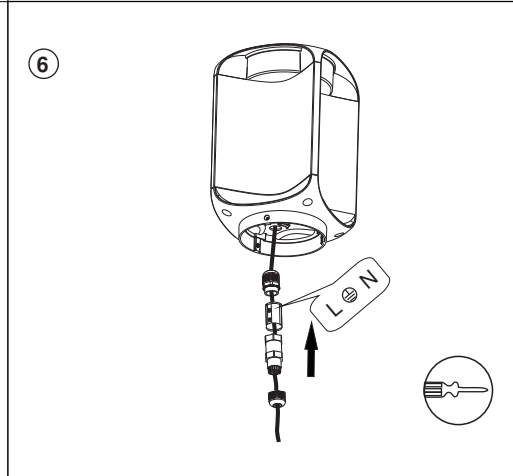

ref. 71214
H.560

ref. 71213
H.260

You will need

LIGHT SOURCE - FUENTE DE LUZ

SMD LED 40W 3000K 2700Lm INCL.

TECHNICAL FEATURES - CARACTERÍSTICAS TÉCNICAS