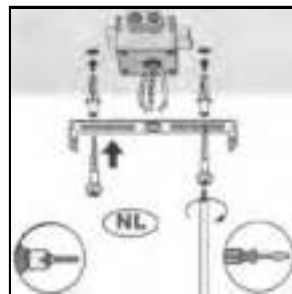

Item number: 34235/14/31, 34235/14/39, 34235/14/66, 34235/14/99

Technical details

Materials used:	Metal ceiling cap + pp shade
Color:	Balloons, golden stars blue background, pink background, rainbow pattern
Dimmable and how is fixture dimmable	
Size:	Height: 20cm
	Length: 10.5cm
	Width: 14cm
	Net weight: 0.5kg
Power requirements:	220V-240V~50Hz
Bulb type and maximum wattage:	E14 Max.40W
Number of bulbs:	1XE14
IP degree:	IP20