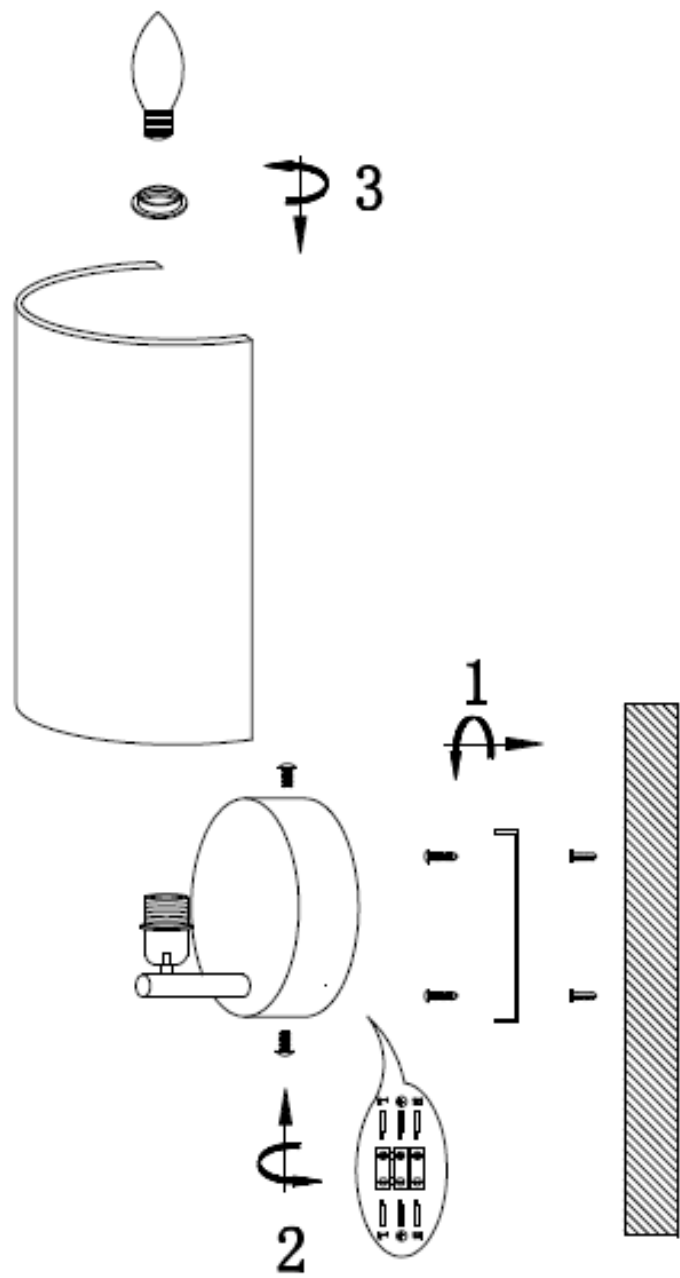

Item number: 34235/14/31, 34235/14/39, 34235/14/66, 34235/14/99

Technical details

Materials used:	Metal ceiling cap + pp shade
Color:	Balloons, golden stars blue background, pink background, rainbow pattern
Dimmable and how is fixture dimmable	
Size:	Height: 20cm
	Length: 10.5cm
	Width: 14cm
	Net weight: 0.5kg
Power requirements:	220V-240V~50Hz
Bulb type and maximum wattage:	E14 Max.40W
Number of bulbs:	1XE14
IP degree:	IP20