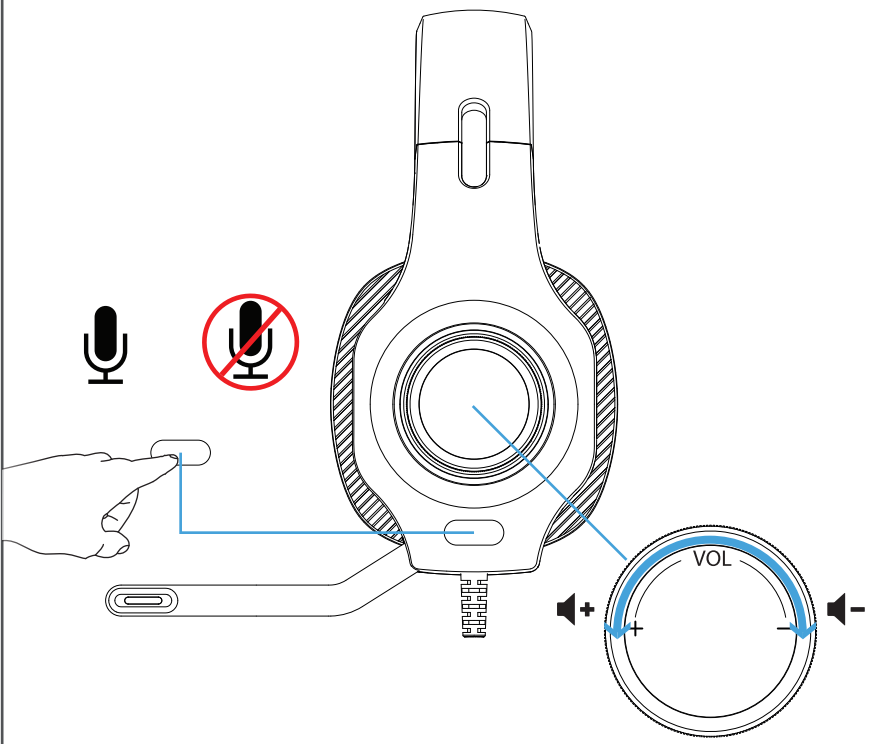

**Trust**

**TORUS** | GAMING HEADSET RGB

[www.trust.com/23138/faq](http://www.trust.com/23138/faq)

1.

2.

3.

4.

5.