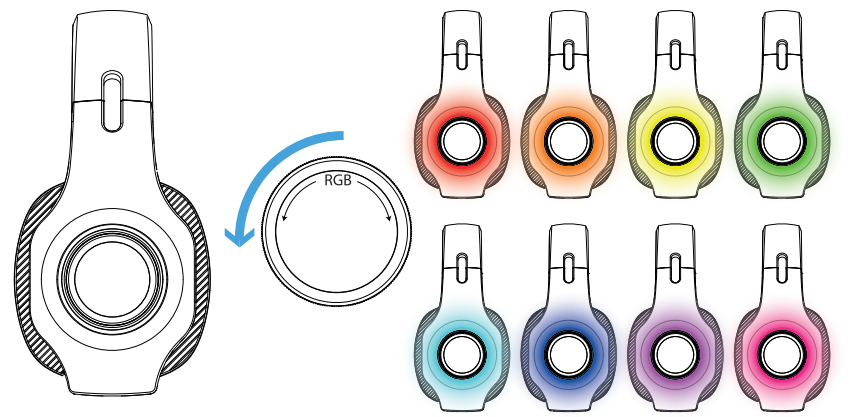

**Trust**

**TORUS** | GAMING HEADSET RGB

[www.trust.com/23138/faq](http://www.trust.com/23138/faq)

1.

2.

3.

4.

5.