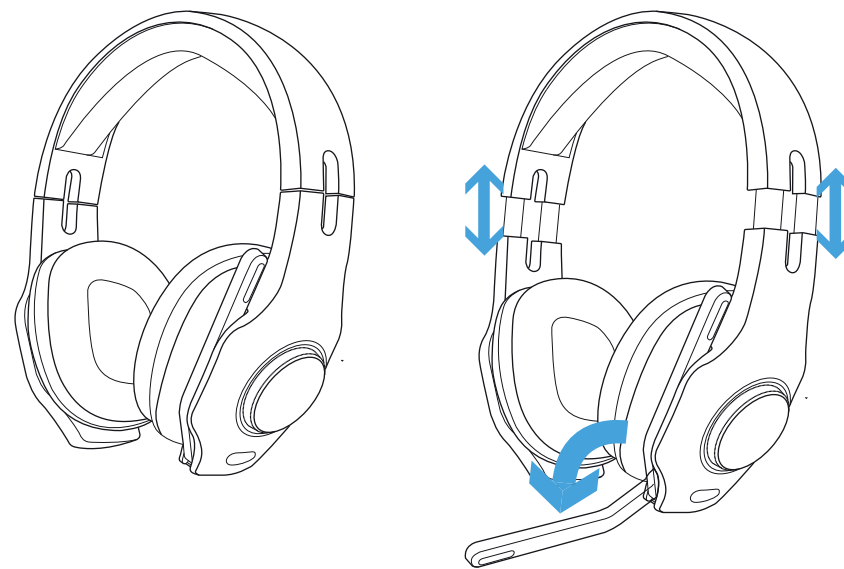

**Trust**

**TORUS** | GAMING HEADSET RGB

[www.trust.com/23138/faq](http://www.trust.com/23138/faq)

1.

2.

3.

4.

5.