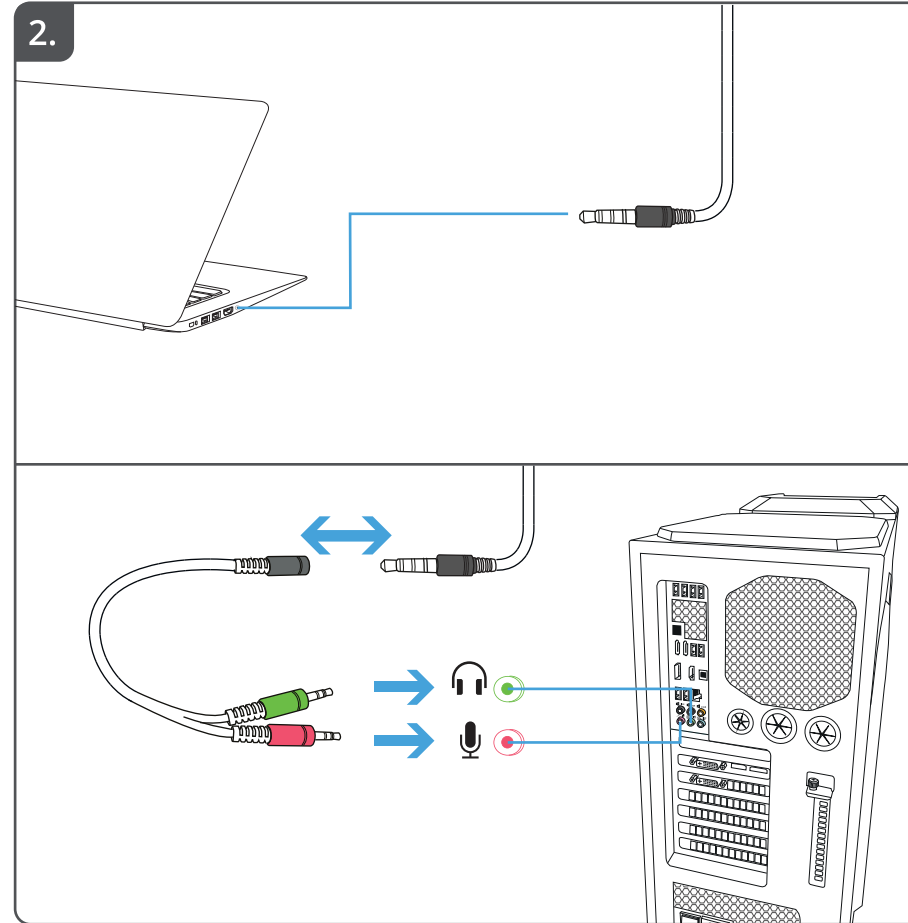

**Trust**

**TORUS** | GAMING HEADSET RGB

[www.trust.com/23138/faq](http://www.trust.com/23138/faq)

1.

2.

3.

4.

5.