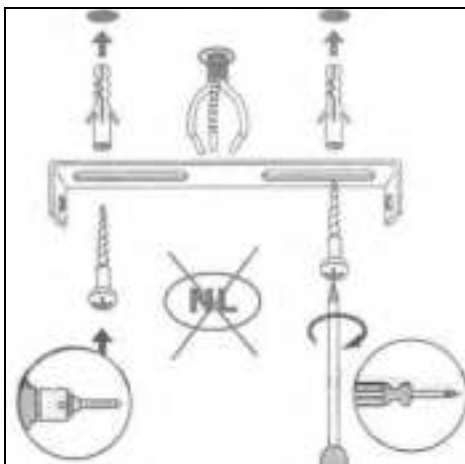

Installation drawing