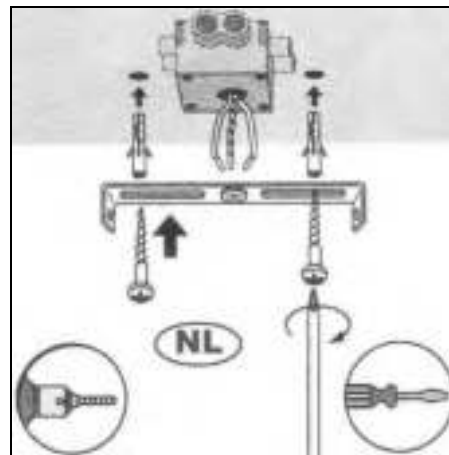

Installation drawing