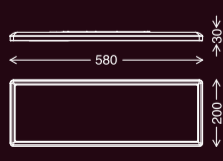

Art.-Nr. 7402-416

LED

LED 22 W
3000 lm Neutral white
4000 K 5 years
garantee

BRILO®

LED 22 W
3000 lm Neutral white
4000 K