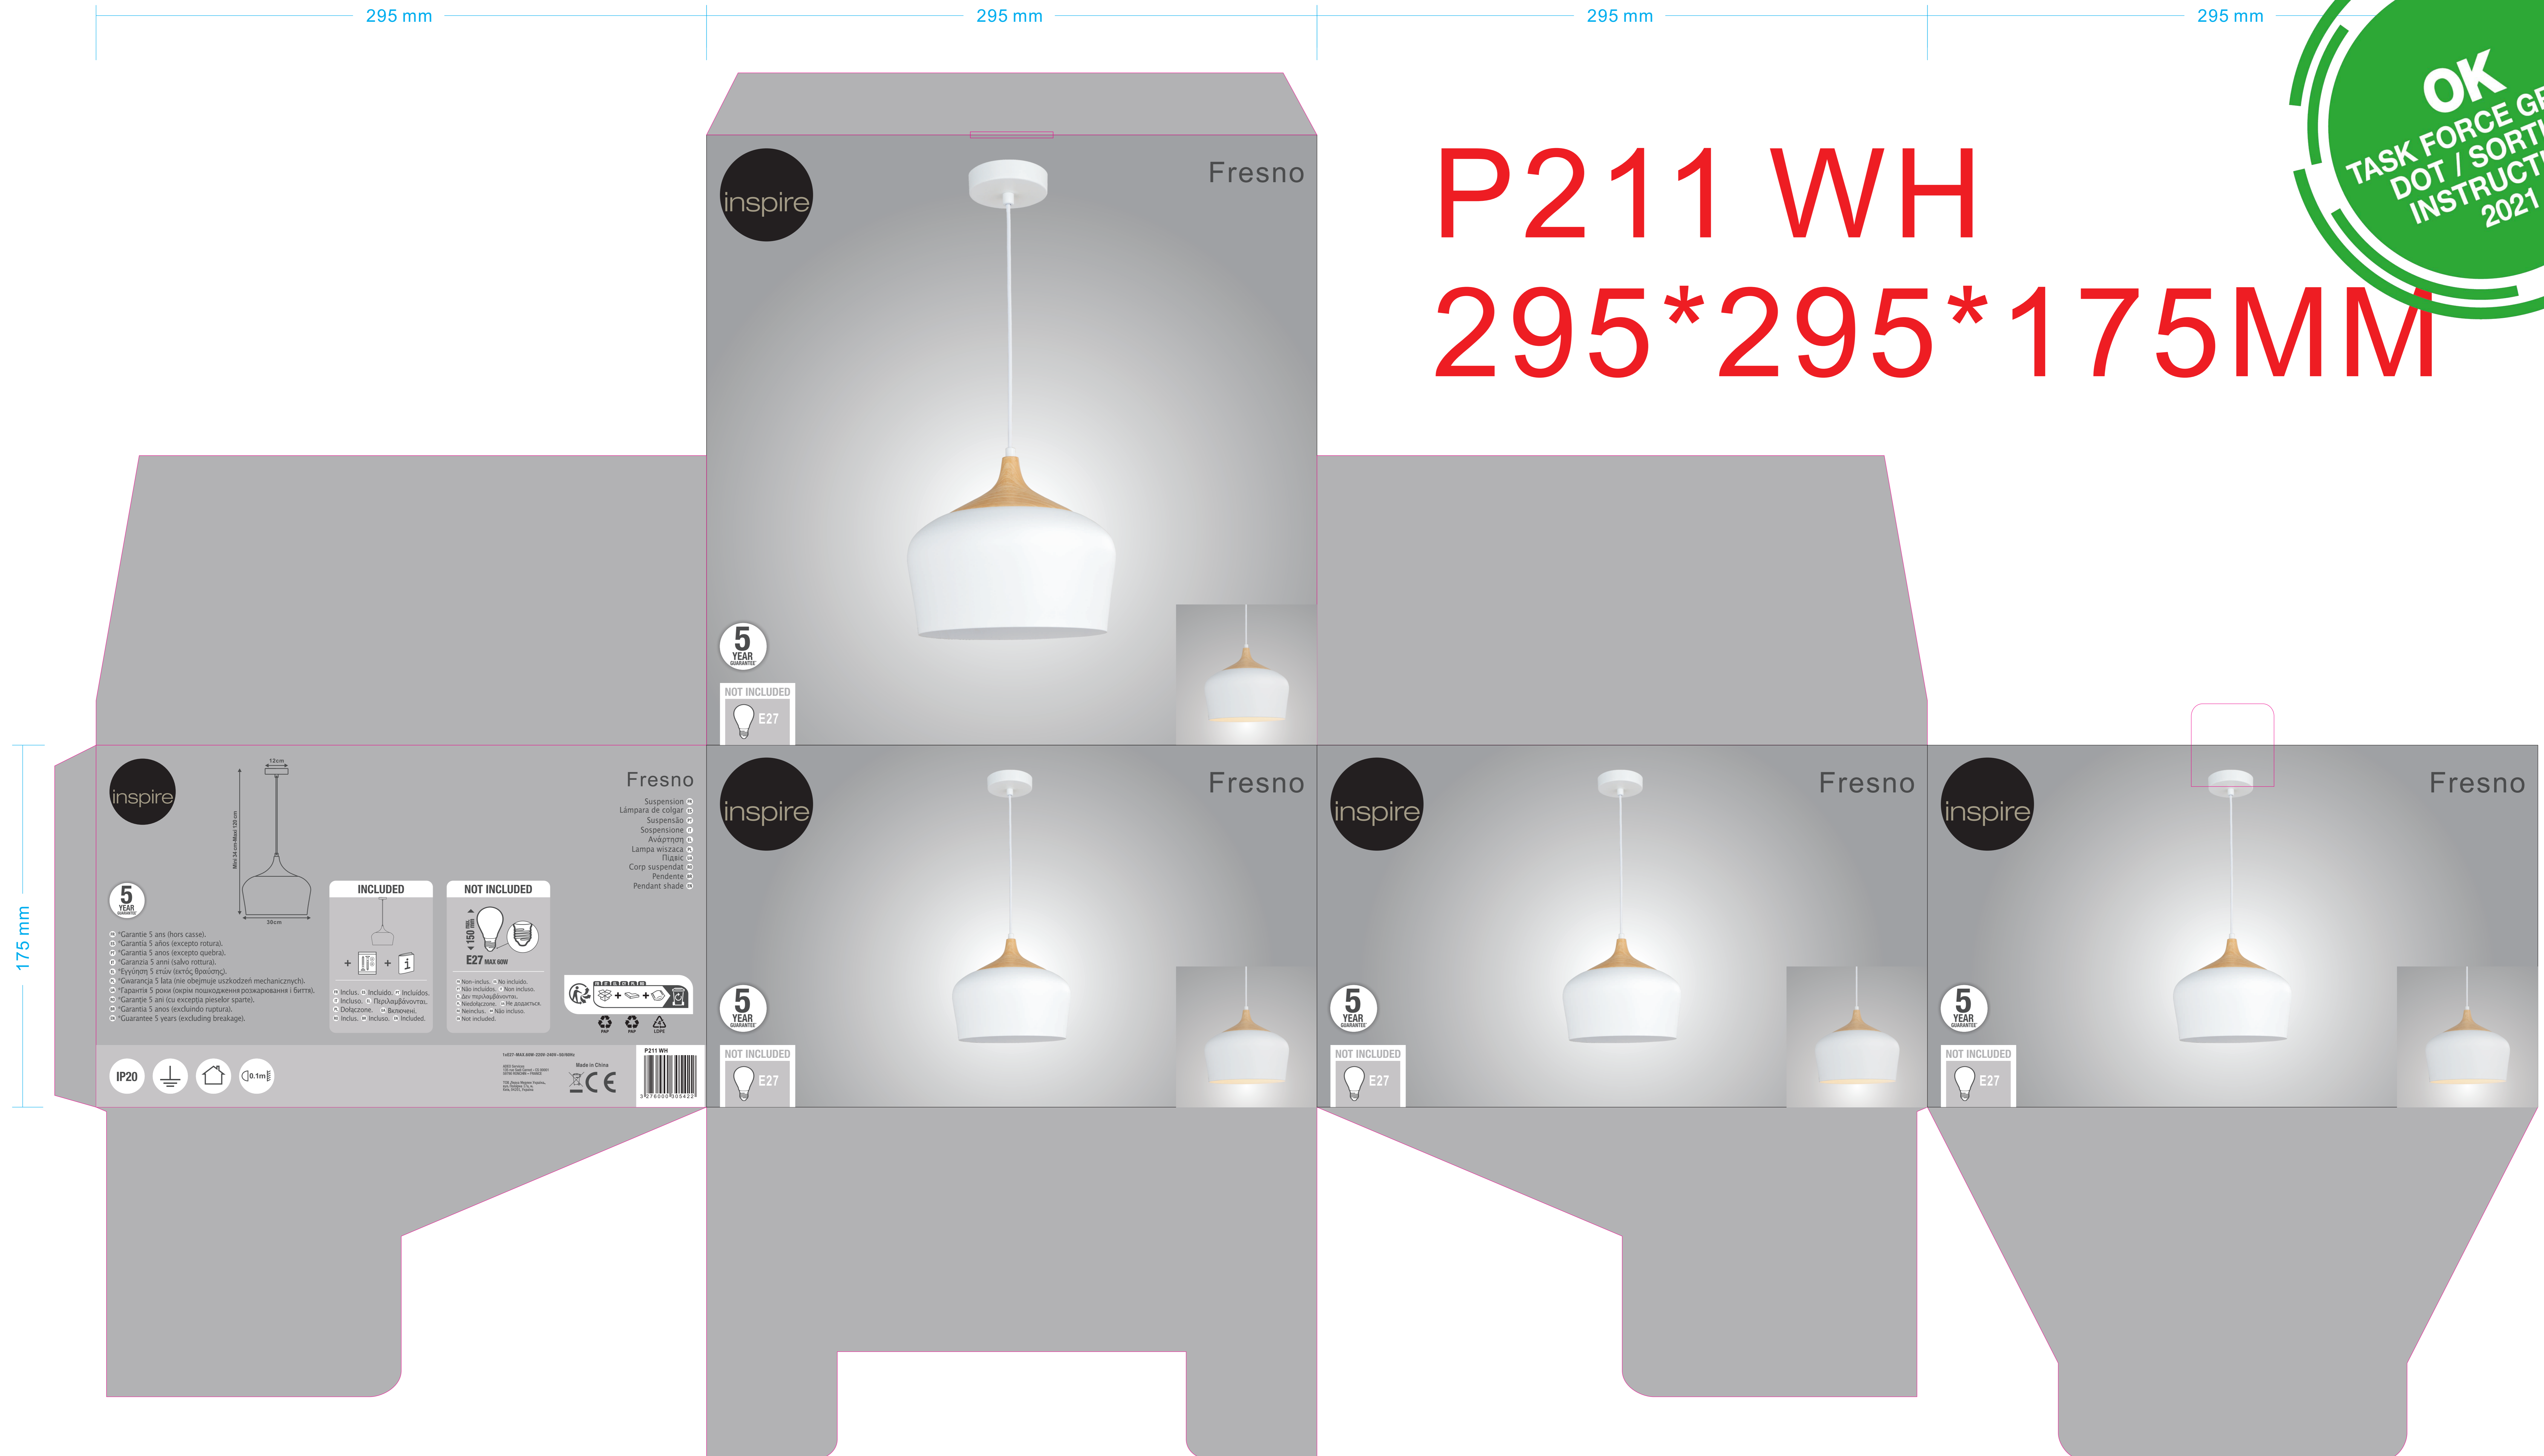

P211 WH

295*295*175MM

OK

**TASK FORCE GREEN
DOT / SORTING
INSTRUCTION
2021**