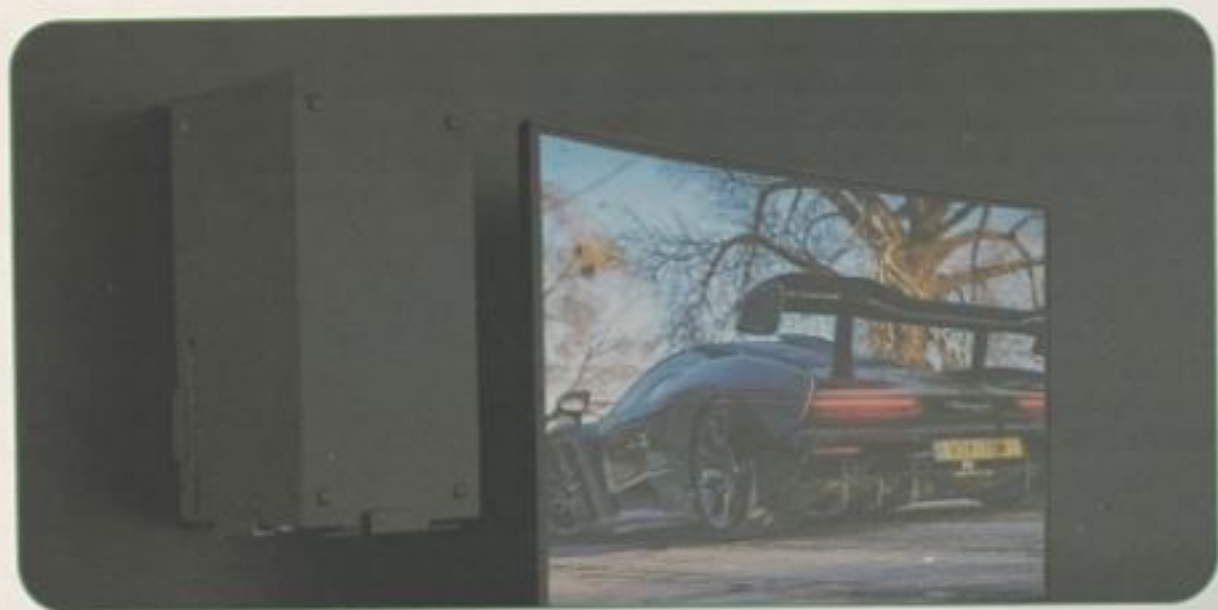

## WALL MOUNT FOR XBOX 360 CONSOLE

### CUSTOM WALL MOUNT

Specially designed for xbox 360, make the xbox 360 console near or behind your wall mount TV.

### SPACE SAVING

Wall mount your Original xbox 360 for an ultra-clean setup or display it to show off your limited edition Original xbox 360 in style. Protects your device from accidental falls when insert and remove games