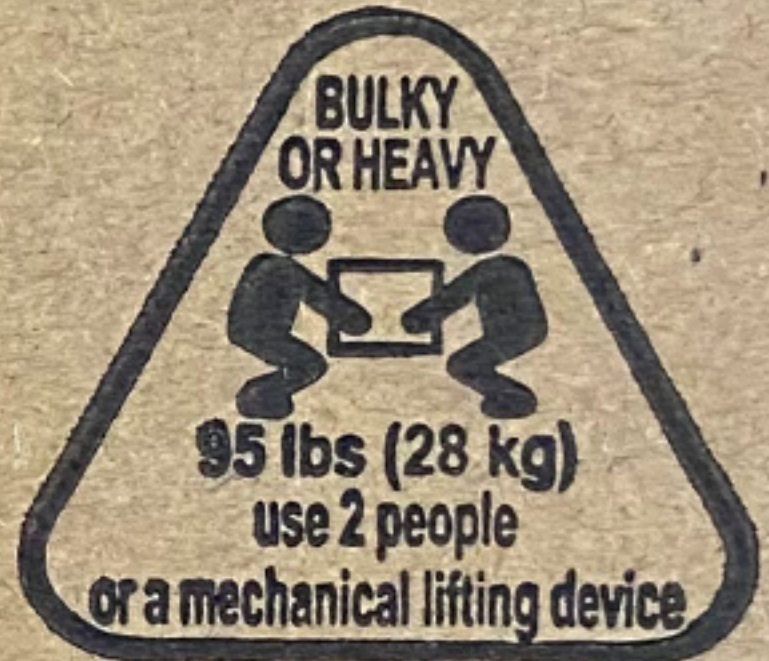

**Warranty sign up**  
**www.teamson.com**

**FRAGILE**

**WARNING**  
**TWO MAN LIFT**

**Made in China**

**810014817514**