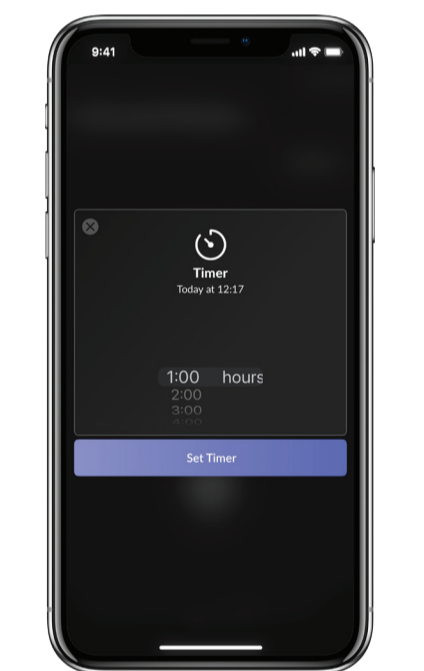

Built-in quality sensor with colour indication

3-in-1 air filter (HEPA H13, carbon and pre-filter)