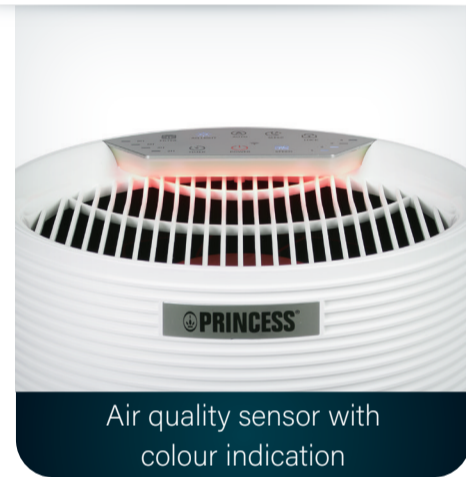

PRINCESS
for moments that matter

291×291×480mm

PRINCESS

PRINCESS

PRINCESS

PRINCESS

Spare **3-IN-1 AIR FILTER**
01.356001.01001
also available!

You have made a **SMART** choice!
Download the Homewizard Climate App and get started!

Air quality sensor with colour indication

BUILT-IN
air quality sensor

VOICE
controlled

CADR
280 m³/h

SMART Air Purifier 280

- Smart Wi-Fi enabled device: app and voice controlled, or simply use manually
- Clean Air Delivery Rate of 280 m³/hour
- Built-in air quality sensor with colour indication
- HEPA H13 filter (up to 99.97% purification efficiency)
- Activated carbon air filter to remove odours
- Timer function with a range of up to 24 hours (via App)
- Temperature and humidity sensor
- Suitable for rooms up to 30 m²

EN Smart Air Purifier 280

NL Luchtreiniger 280

FR Purificateur d'air connecté 280

DE Smarter Luftreiniger 280

ES Purificador de Aire 280

IT Purificatore d'aria 280

PT Purificador de Ar Inteligente 280

SV Luftrenaren 280

PL Oczyszczacz powietrza 280

DA Smart luftreenser 280

FI Älykäs ilmanpuhdistin 280

NO Smart luftreenser 280

GET IT ON Google Play
GET IT ON the App Store

SMART controls available

Scheduling and timer functions

Built-in quality sensor with colour indication

3-in-1 air filter (HEPA H13, carbon and pre-filter)

8 713504 111029