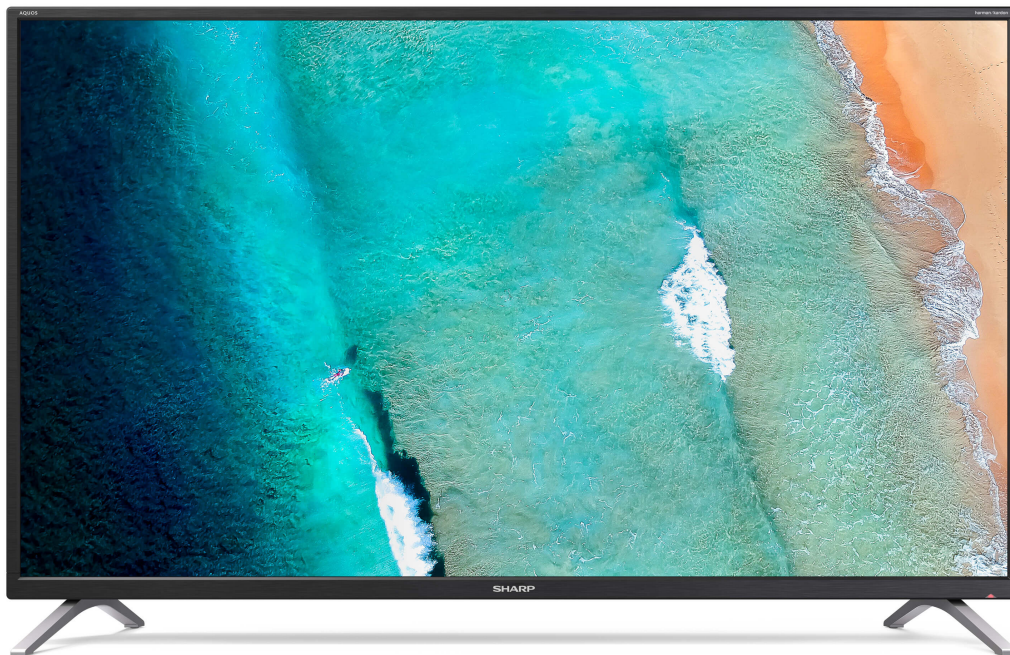

40BI2EA
Ref: 2T-C40BI2EE2AB

40" FULL HD ANDROID TV™

The 40BI2EA is a Full HD LED Android TV™ with exceptional multimedia functionality.

androidtv

harman / kardon

Chromecast built-in

NETFLIX

prime video

Screen Size 101 cm (40")

HARMAN/KARDON® Speaker System

The Google Assistant

Chromecast Built-in

Bluetooth®

HD Tuner DVB-T/T2/C/S/S2 (MPEG4 + 10-bit HEVC/H.265)

Android Smart Full HD 40BI2EA provides a wide range of connection possibilities.