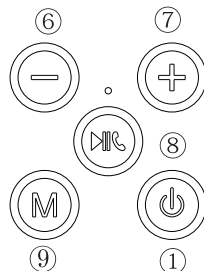

V113

USER MANUAL

PRODUCT SPECIFICATIONS:

- Wireless: V5.0
- Working distance:10M
- SNR:≥90db
- Battery: 3.7V 1200mah
- Normal volume playing time:3H
- Speaker driver: φ52mm*2
- Power: 4Ω/5W *2
- Frequency response:
150HZ-20KHZ
- Unit size: 75.5 *75.5*161.6mm
- Unit weight:about 512g
- Charging:5V/500MAH

KEY AND SLOT FUNCTION

1. Power switch: Press long for power on /power off.
2. DC 5V slot: Use the standard Micro USB V8 charging cable for power charging.
3. TF slot: It can decode and play MP3 format audio when put TF card into the slot.
4. USB slot: It can decode and play MP3 format audio when put the USB card into the slot.
5. AUX line in slot: Use the Mini 3.5 head input through outside devices.
6. When play music, Press short for last song, long press to turn down the volume.