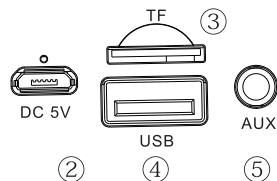

V113

USER MANUAL

PRODUCT SPECIFICATIONS:

- Wireless: V5.0
- Working distance:10M
- SNR:≥90db
- Battery: 3.7V 1200mah
- Normal volume playing time:3H
- Speaker driver: φ52mm*2
- Power: 4Ω/5W *2
- Frequency response:
150HZ-20KHZ
- Unit size: 75.5 *75.5*161.6mm
- Unit weight:about 512g
- Charging:5V/500MAH

KEY AND SLOT FUNCTION

1. Power switch: Press long for power on /power off.
2. DC 5V slot: Use the standard Micro USB V8 charging cable for power charging.
3. TF slot: It can decode and play MP3 format audio when put TF card into the slot.
4. USB slot: It can decode and play MP3 format audio when put the USB card into the slot.
5. AUX line in slot: Use the Mini 3.5 head input through outside devices.
6. When play music, Press short for last song, long press to turn down the volume.