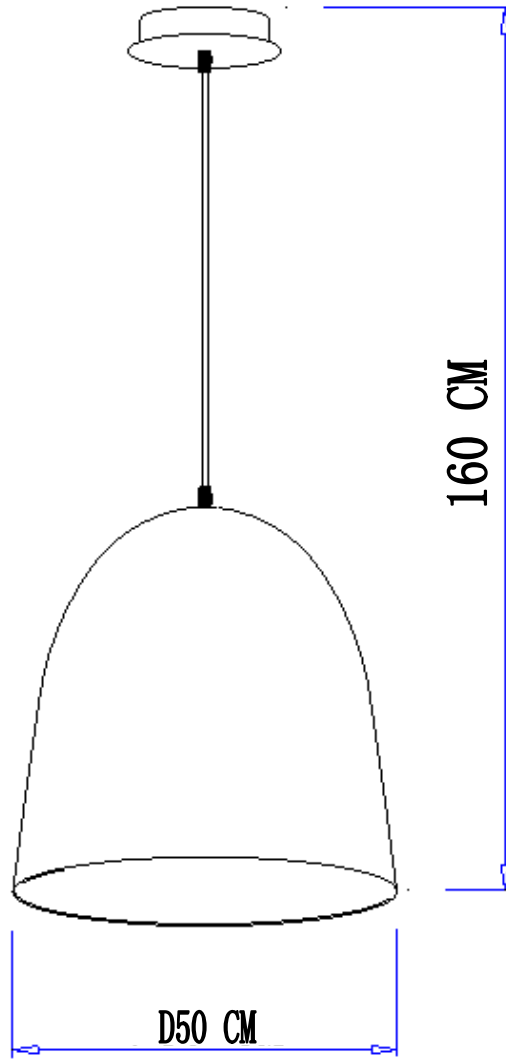

Line drawing of the item (with outline dimensions)

Item number: 76459/50/31

Installation drawing (the same as it in its instruction manual)

Technical details

materials used:	ALUM.
color:	weave matt white
dimmable and how is the fixture dimmable:	
size:	Height: 1600MM Length: Width: D500MM Net Weight: 1.9 KGS
power requirements:	220-240V~50Hz
bulb type and maximum Wattage:	E27 Max.60W
number of bulbs:	1xE27
IP degree:	IP20