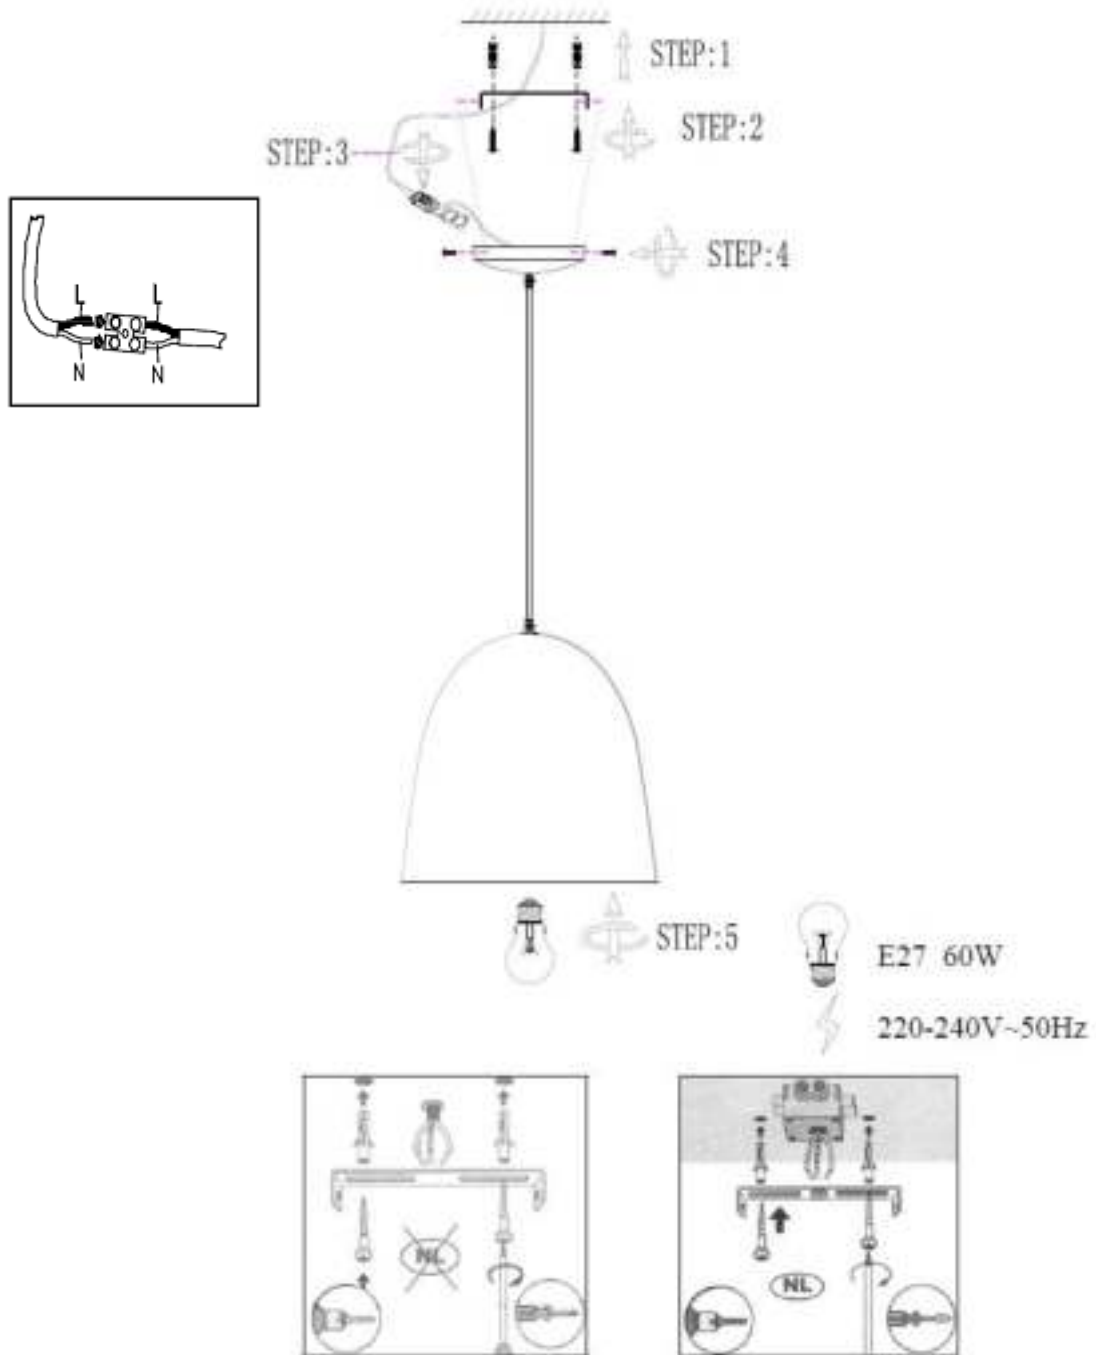

Line drawing of the item (with outline dimensions)

Item number: 76459/50/31

Installation drawing (the same as it in its instruction manual)

Technical details

materials used:	ALUM.
color:	weave matt white
dimmable and how is the fixture dimmable:	
size:	Height: 1600MM Length: Width: D500MM Net Weight: 1.9 KGS
power requirements:	220-240V~50Hz
bulb type and maximum Wattage:	E27 Max.60W
number of bulbs:	1xE27
IP degree:	IP20