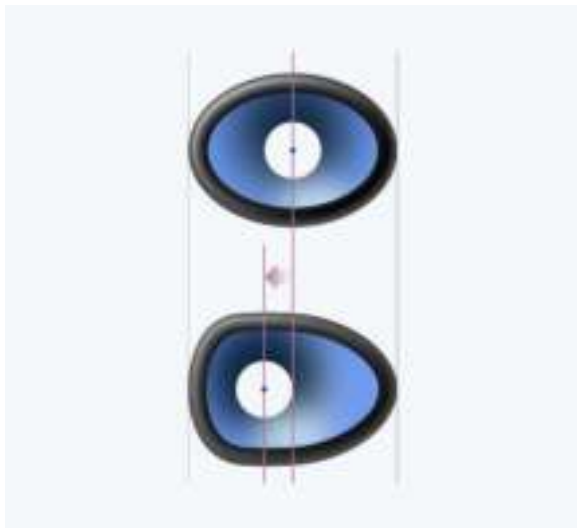

Meanwhile, the unit's off-center design and optimized weight balance help to enhance clarity and widen the sound stage.