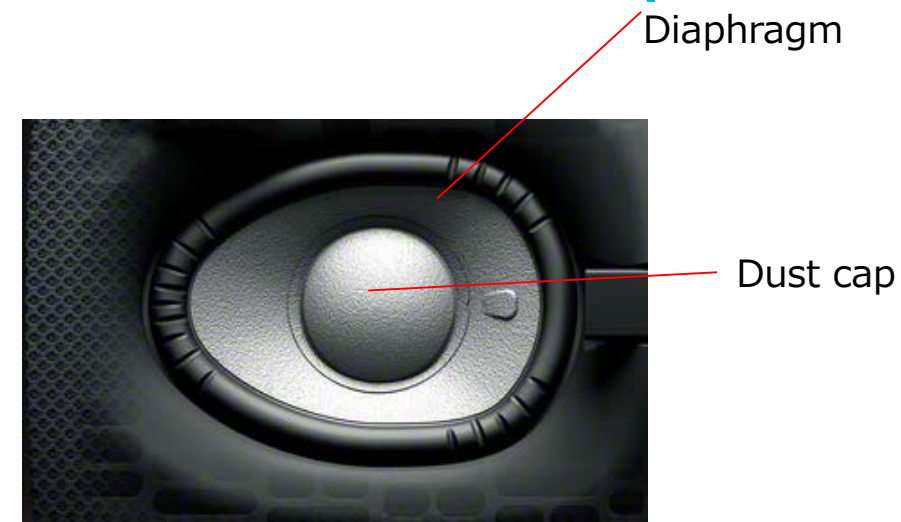

The rigid and lightweight Mica Reinforced Cellular (MRC) cone and dust cap contributes to the sound quality.

LIVE SOUND mode

“LIVE SOUND” mode to reproduce more realistic and 3-dimensional sound

With DSP technology