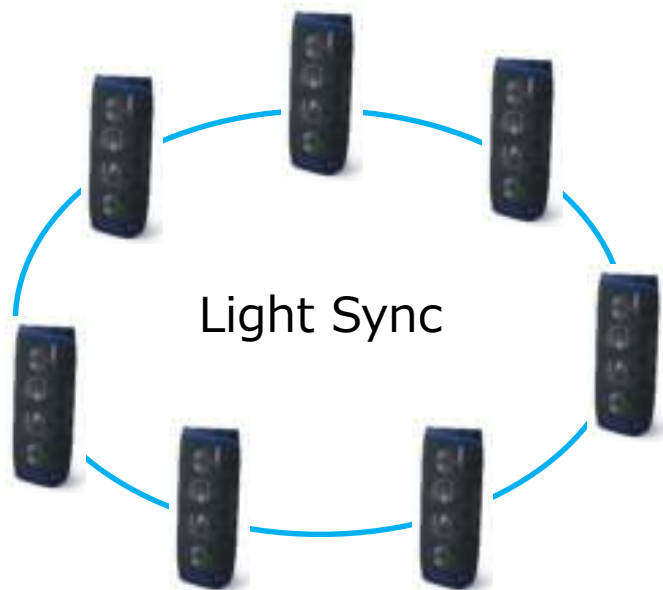

Usability-Lighting(Newly refreshed design)

XB43

- Line-Light (Multi Color)
- Tweeter light
- Speaker light

XB33

- Line Light (Multi Color)
- Speaker light

*XB23 doesn't have the lighting

Lighting

Liven up atmosphere like EDM Festival

Usability-Party Connect (former Wireless party chain)

① Several pattern of Lighting synch-mode Up to 100 units

- All Flashing
- Random
- Circle
- Mode Off

② Smartphone App control

Sony|Music Center can control this function