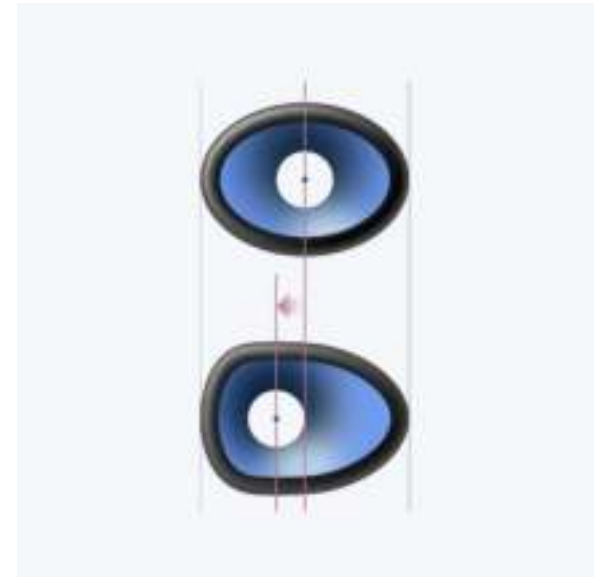

SRS_XB23_Black_rear

SRS_XB23_Black_vertic al _w ith _horizontal

Already available on the palette net

Illustration

To show the technical detail in the sound quality

Live Sound

X-Balanced Speaker Unit

A=LIVE SOUND on
B=LIVE SOUND off