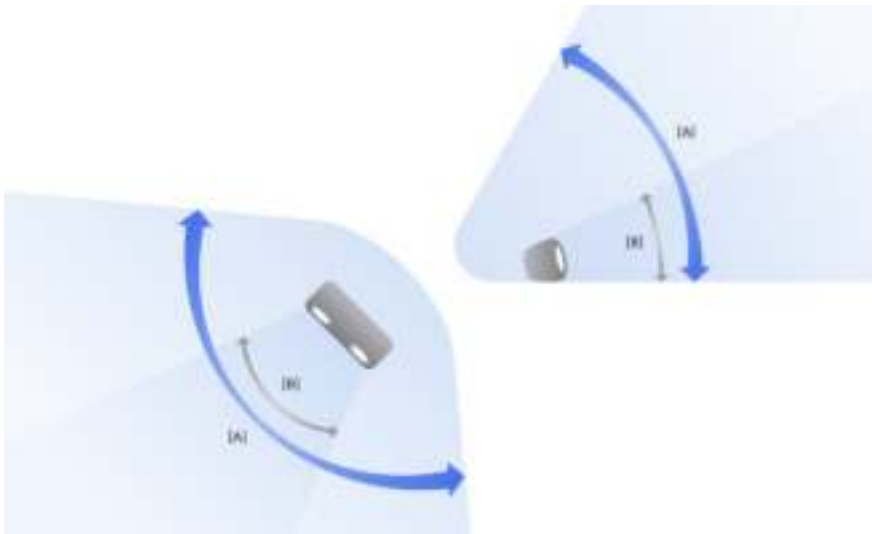

SRS_XB23_Black_rear

SRS_XB23_Black_vertic al _w ith _horizontal

Already available on the palette net

Illustration

To show the technical detail in the sound quality

Live Sound

X-Balanced Speaker Unit

A=LIVE SOUND on
B=LIVE SOUND off