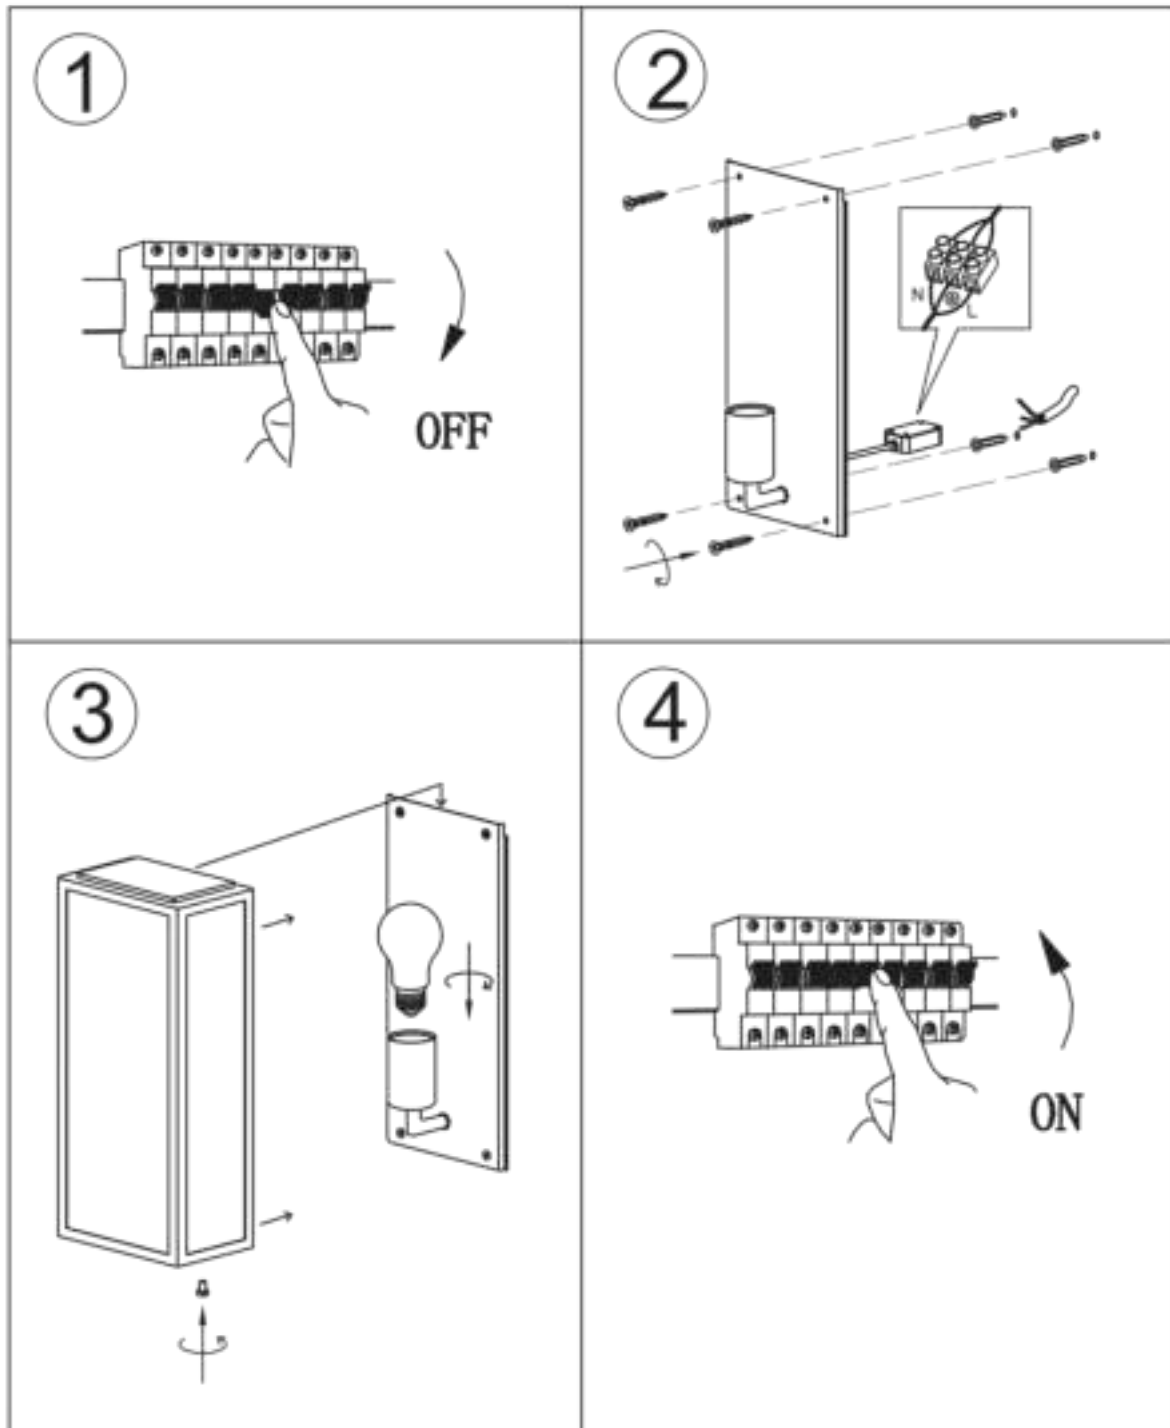

Instruction Manual

DMQ Boston Outdoor Wall Light
Q13461

View this product and manual online
by scanning this QR code

DMQ