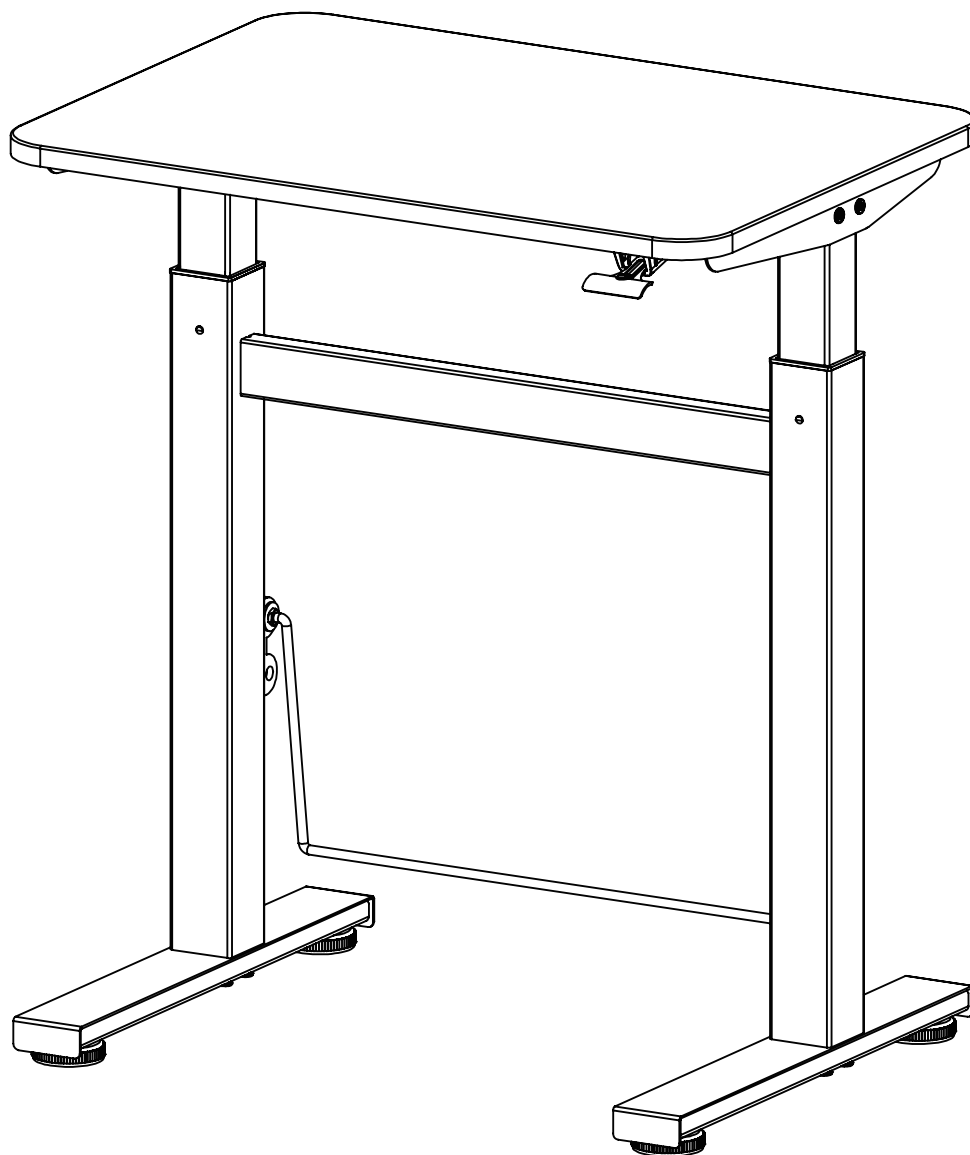

ASSEMBLY INSTRUCTION

	Bx12	M6x12mm		Cx8	M6x40mm
	Fx1	4mm		Hx2	
	Ix2	M4x13mm		Jx1	

1

2

Bx4

Fx1

3

Bx8

Fx1

4

Hx2

Ix2

Operating Manual

Attention: it is recommended not to exceed a maximum of 6KG on desk top to allow for easy lifting.

Lift the paddle for lifting the table top.

Lift the paddle and press the table top for downward operation.