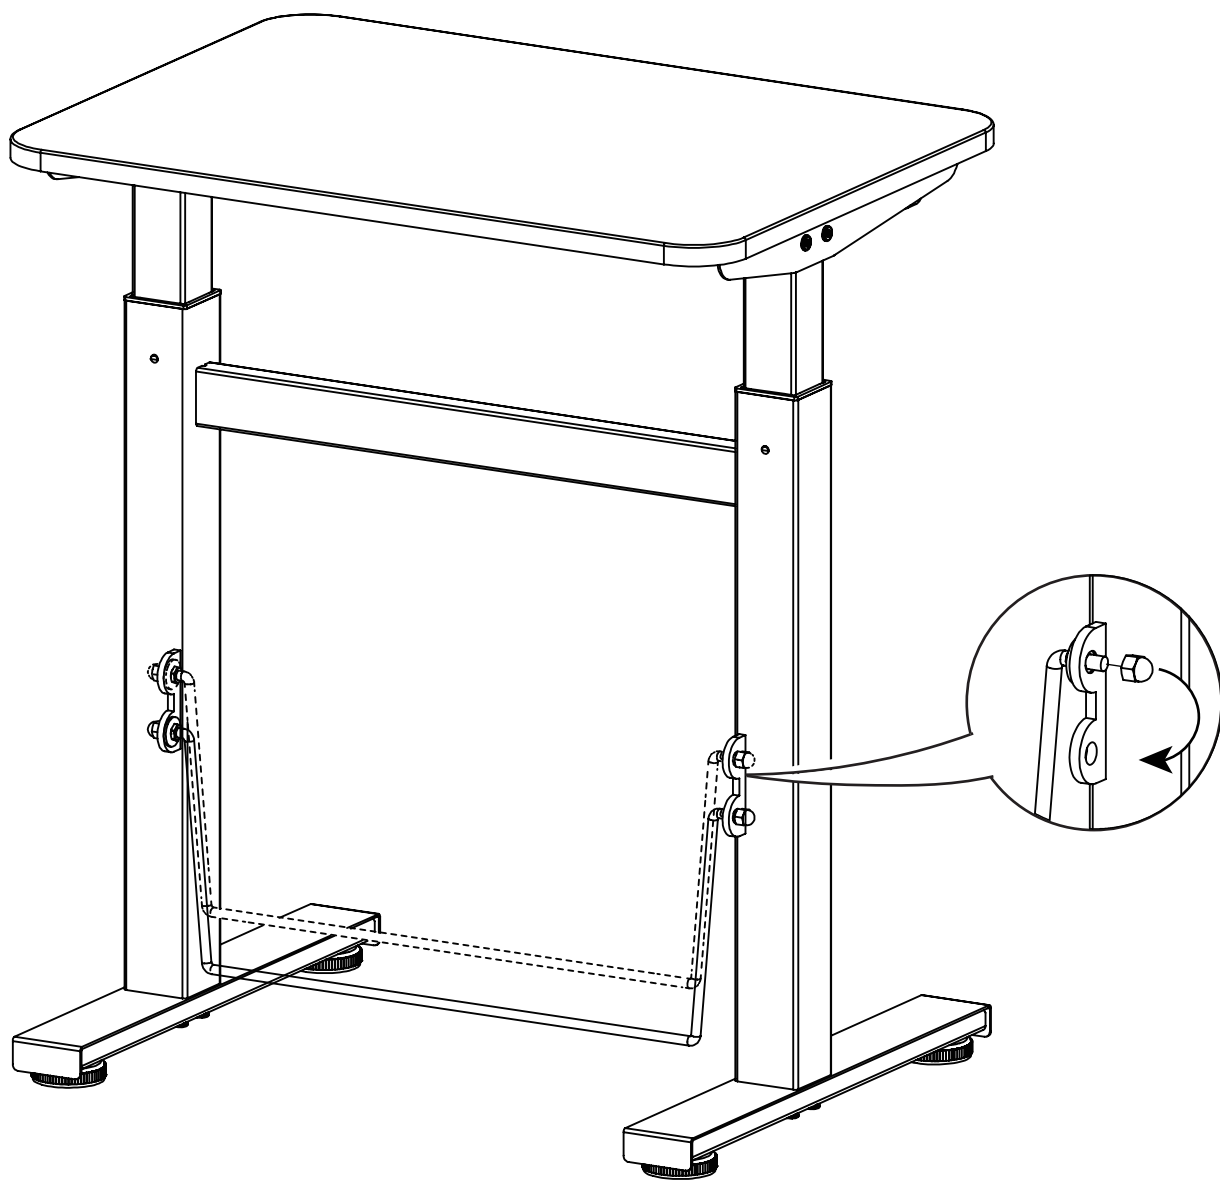

Fx1

4

Hx2

Ix2

Operating Manual

Attention: it is recommended not to exceed a maximum of 6KG on desk top to allow for easy lifting.

Lift the paddle for lifting the table top.

Lift the paddle and press the table top for downward operation.