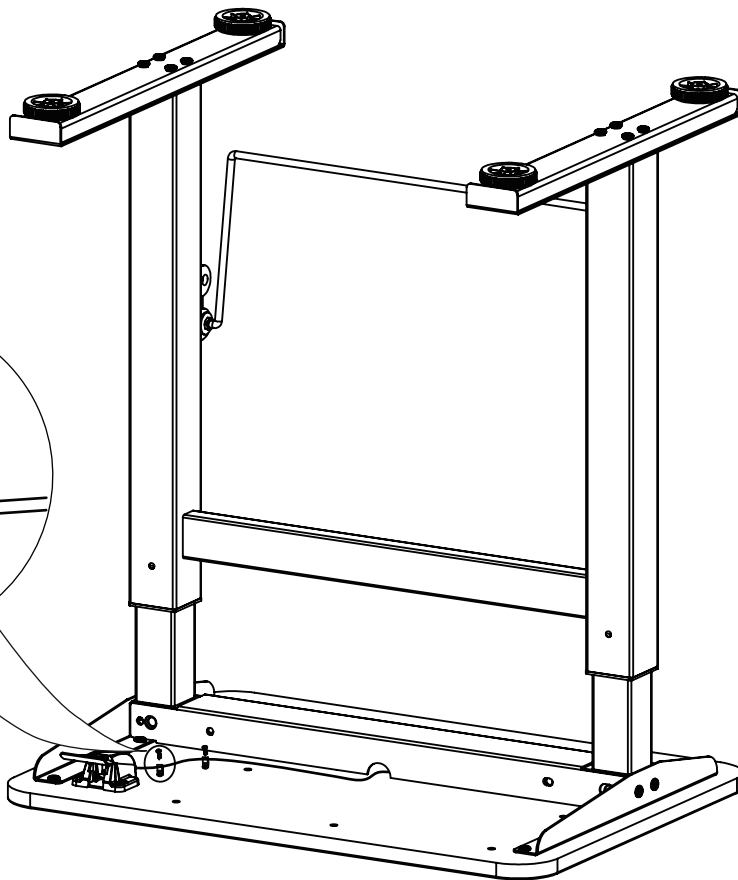

ASSEMBLY INSTRUCTION

	Bx12	M6x12mm		Cx8	M6x40mm
	Fx1	4mm		Hx2	
	Ix2	M4x13mm		Jx1	

1

2

Bx4

Fx1

3

Bx8

Fx1

4

Hx2

Ix2

Operating Manual

Attention: it is recommended not to exceed a maximum of 6KG on desk top to allow for easy lifting.

Lift the paddle for lifting the table top.

Lift the paddle and press the table top for downward operation.