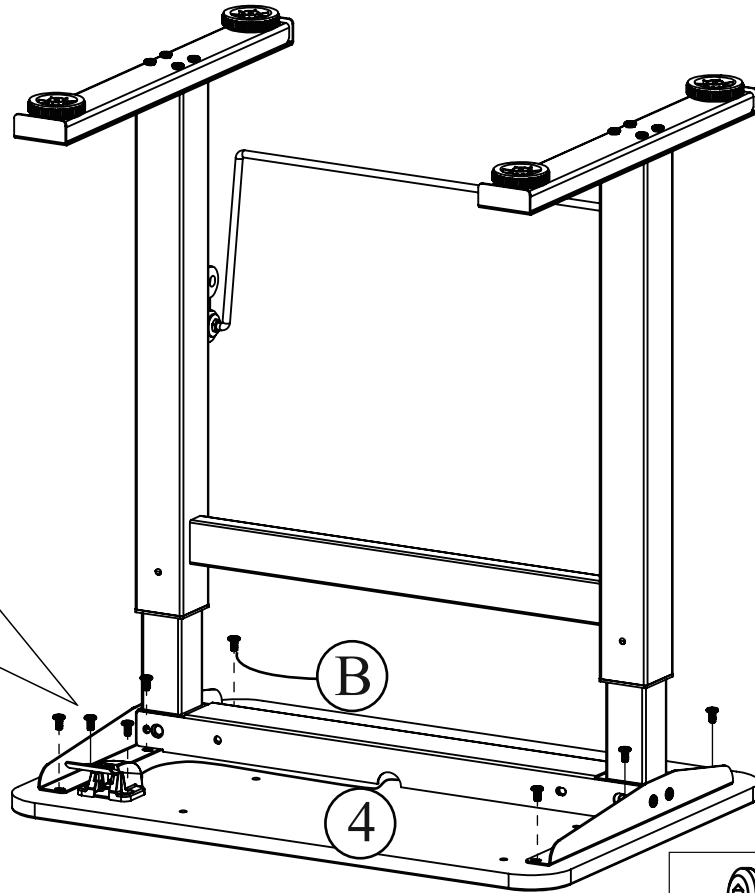

ASSEMBLY INSTRUCTION

	Bx12	M6x12mm		Cx8	M6x40mm
	Fx1	4mm		Hx2	
	Ix2	M4x13mm		Jx1	

1

2

Bx4

Fx1

3

Bx8

Fx1

4

Hx2

Ix2

Operating Manual

Attention: it is recommended not to exceed a maximum of 6KG on desk top to allow for easy lifting.

Lift the paddle for lifting the table top.

Lift the paddle and press the table top for downward operation.