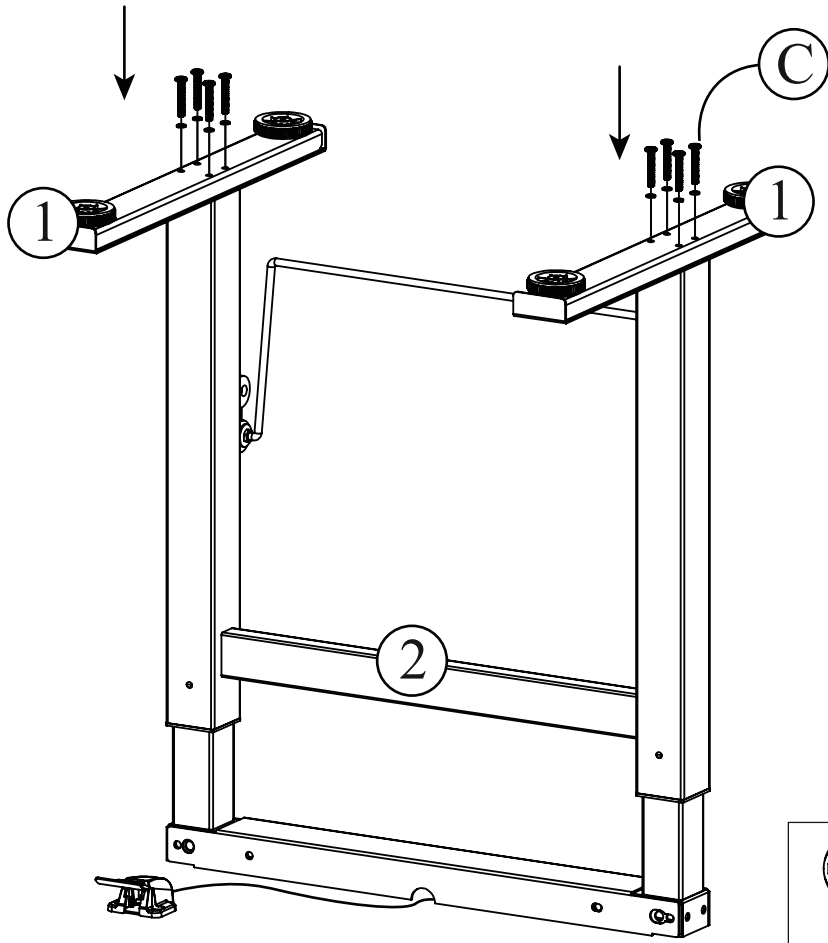

ASSEMBLY INSTRUCTION

	Bx12	M6x12mm		Cx8	M6x40mm
	Fx1	4mm		Hx2	
	Ix2	M4x13mm		Jx1	

1

2

Bx4

Fx1

3

Bx8

Fx1

4

Hx2

Ix2

Operating Manual

Attention: it is recommended not to exceed a maximum of 6KG on desk top to allow for easy lifting.

Lift the paddle for lifting the table top.

Lift the paddle and press the table top for downward operation.