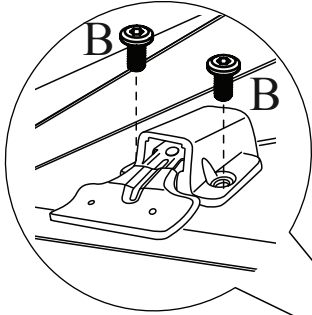

ASSEMBLY INSTRUCTION

	Bx12	M6x12mm		Cx8	M6x40mm
	Fx1	4mm		Hx2	
	Ix2	M4x13mm		Jx1	

1

2

Bx4

Fx1

3

Bx8

Fx1

4

Hx2

Ix2

Operating Manual

Attention: it is recommended not to exceed a maximum of 6KG on desk top to allow for easy lifting.

Lift the paddle for lifting the table top.

Lift the paddle and press the table top for downward operation.