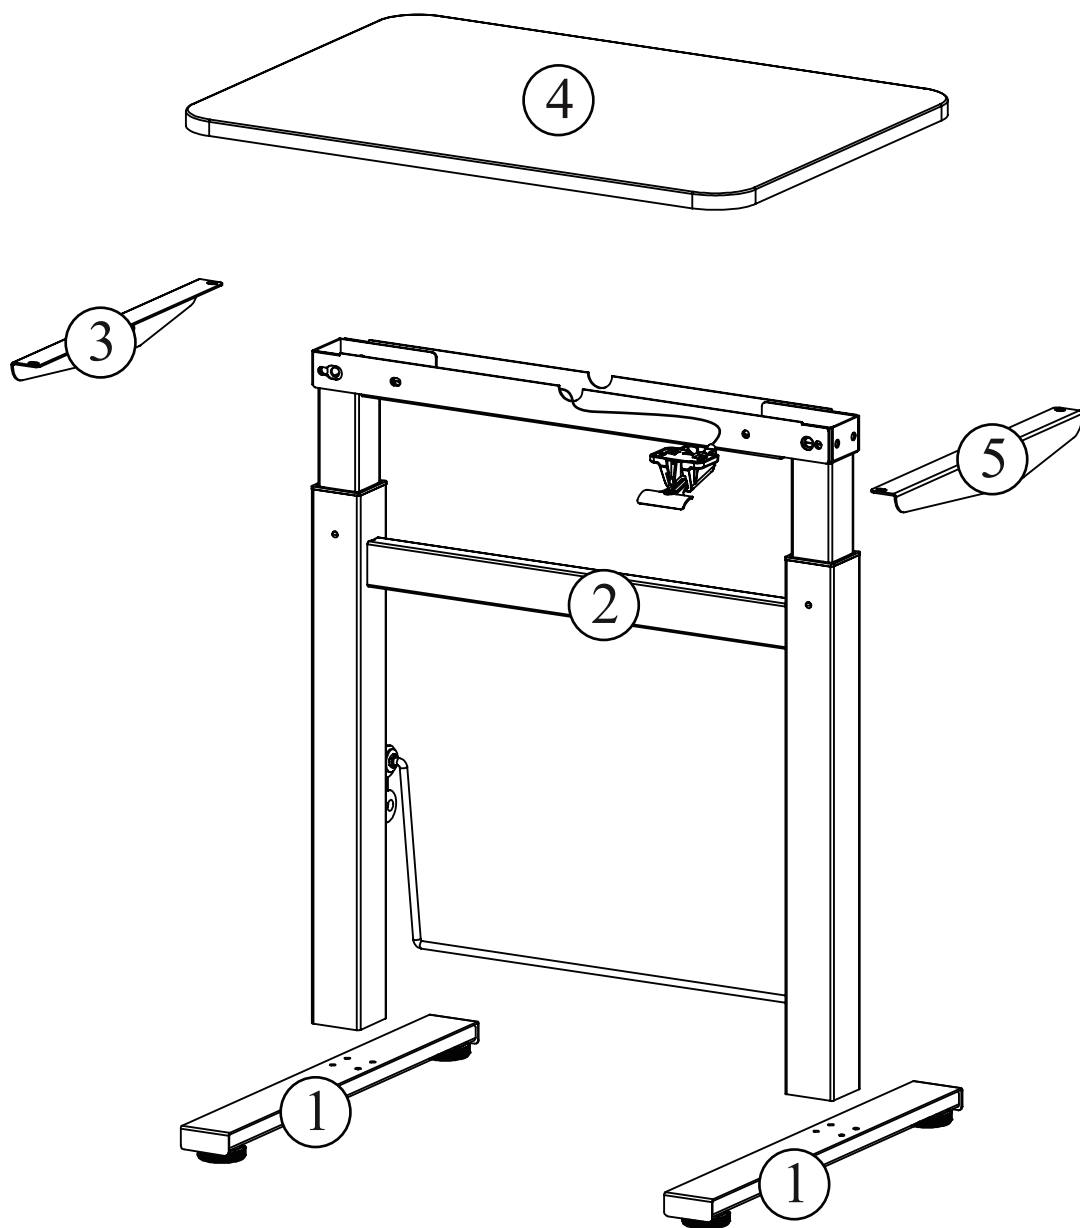

ASSEMBLY INSTRUCTION

	Bx12	M6x12mm		Cx8	M6x40mm
	Fx1	4mm		Hx2	
	Ix2	M4x13mm		Jx1	

1

2

Bx4

Fx1

3

Bx8

Fx1

4

Hx2

Ix2

Operating Manual

Attention: it is recommended not to exceed a maximum of 6KG on desk top to allow for easy lifting.

Lift the paddle for lifting the table top.

Lift the paddle and press the table top for downward operation.