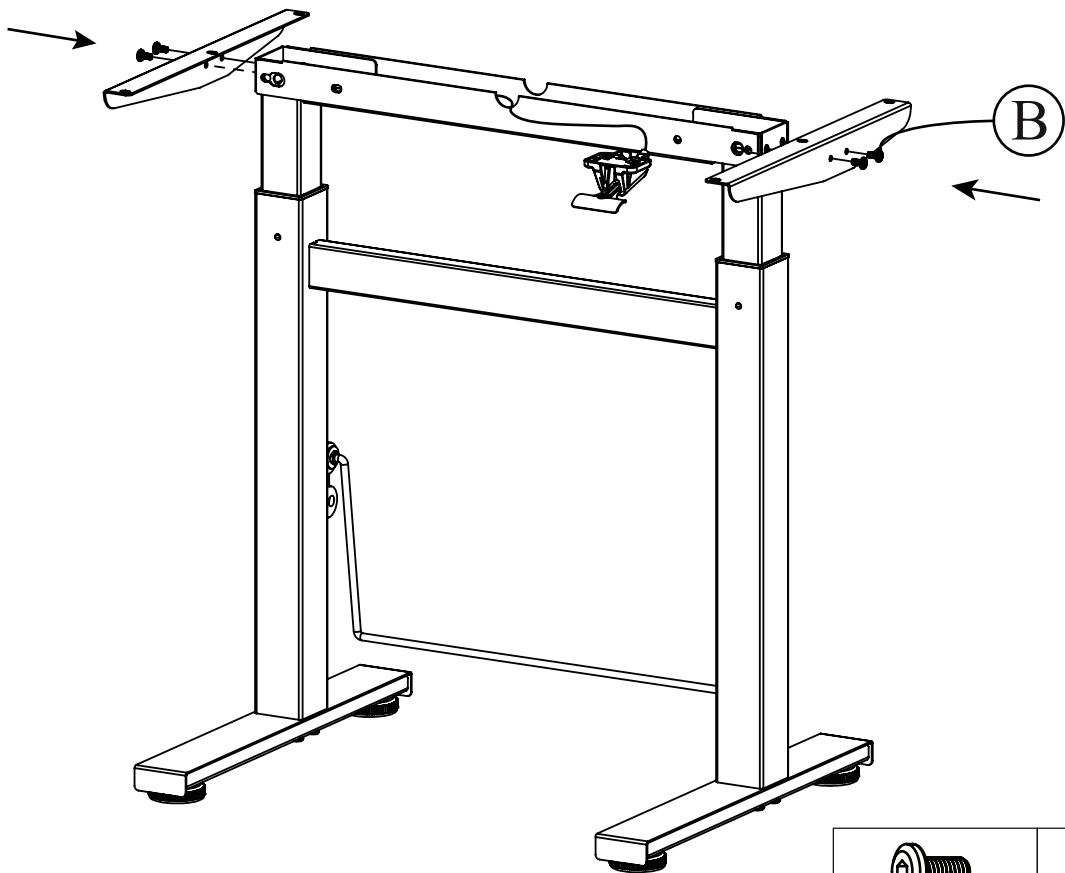

ASSEMBLY INSTRUCTION

	Bx12	M6x12mm		Cx8	M6x40mm
	Fx1	4mm		Hx2	
	Ix2	M4x13mm		Jx1	

1

2

Bx4

Fx1

3

Bx8

Fx1

4

Hx2

Ix2

Operating Manual

Attention: it is recommended not to exceed a maximum of 6KG on desk top to allow for easy lifting.

Lift the paddle for lifting the table top.

Lift the paddle and press the table top for downward operation.