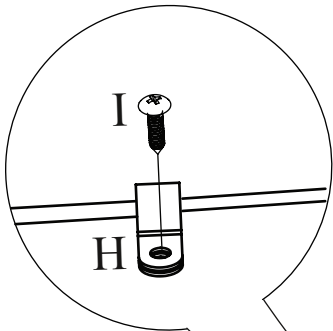

ASSEMBLY INSTRUCTION

	Bx12	M6x12mm		Cx8	M6x40mm
	Fx1	4mm		Hx2	
	Ix2	M4x13mm		Jx1	

1

2

Bx4

Fx1

3

Bx8

Fx1

4

Hx2

Ix2

Operating Manual

Attention: it is recommended not to exceed a maximum of 6KG on desk top to allow for easy lifting.

Lift the paddle for lifting the table top.

Lift the paddle and press the table top for downward operation.