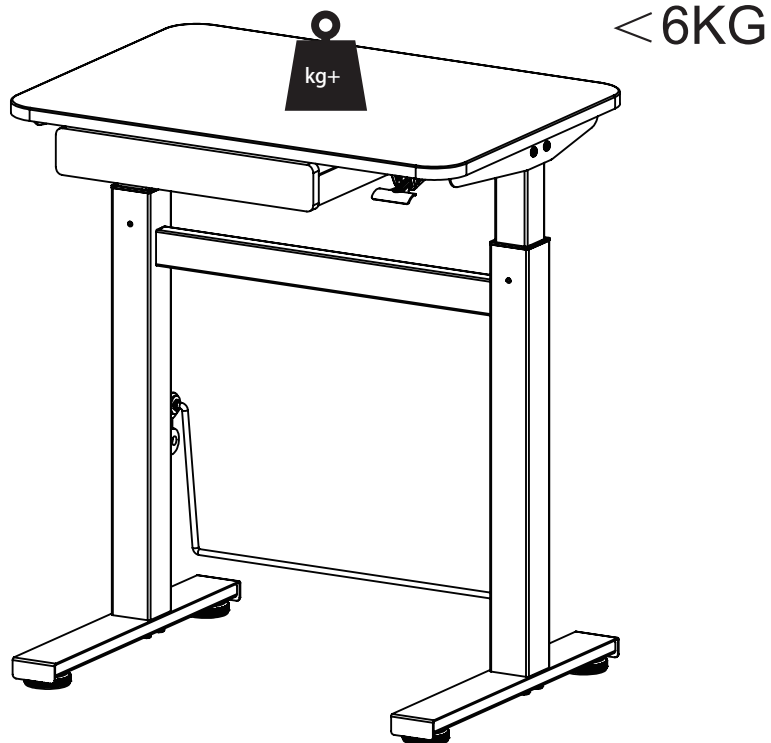

Fx1

4

Hx2

Ix2

Operating Manual

Attention: it is recommended not to exceed a maximum of 6KG on desk top to allow for easy lifting.

Lift the paddle for lifting the table top.

Lift the paddle and press the table top for downward operation.