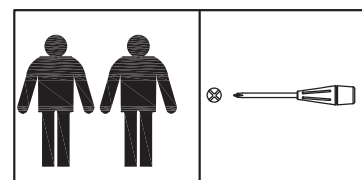

ASSEMBLY INSTRUCTION

	Bx12	M6x12mm		Cx8	M6x40mm
	Fx1	4mm		Hx2	
	Ix2	M4x13mm		Jx1	

1

2

Bx4

Fx1

3

Bx8

Fx1

4

Hx2

Ix2

Operating Manual

Attention: it is recommended not to exceed a maximum of 6KG on desk top to allow for easy lifting.

Lift the paddle for lifting the table top.

Lift the paddle and press the table top for downward operation.