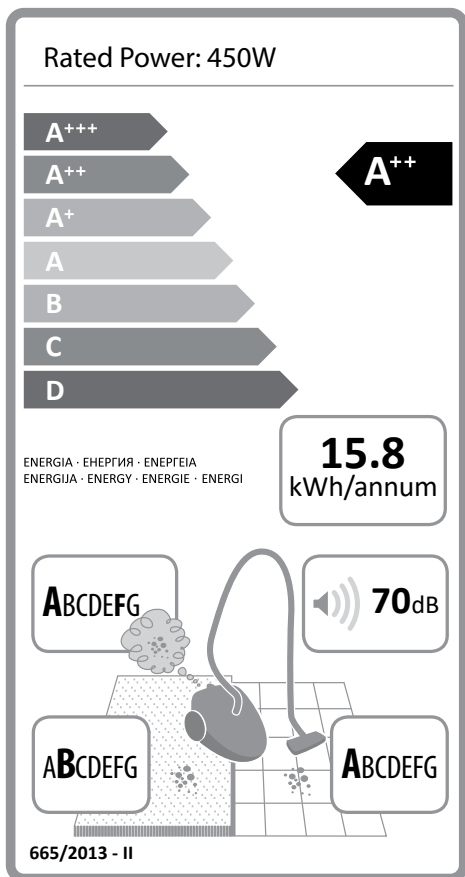

L

M

Notes for energy label: Combination nozzle was used for testing to establish energy classes. To achieve the declared energy efficiency, cleaning performance class on energy label, pls. use the Combination Nozzle.