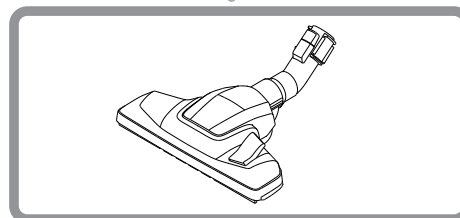

L

M

Notes for energy label: Combination nozzle was used for testing to establish energy classes. To achieve the declared energy efficiency, cleaning performance class on energy label, pls. use the Combination Nozzle.