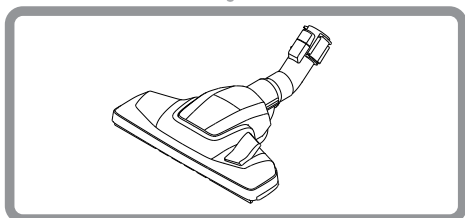

L

M

Notes for energy label: Combination nozzle was used for testing to establish energy classes. To achieve the declared energy efficiency, cleaning performance class on energy label, pls. use the Combination Nozzle.