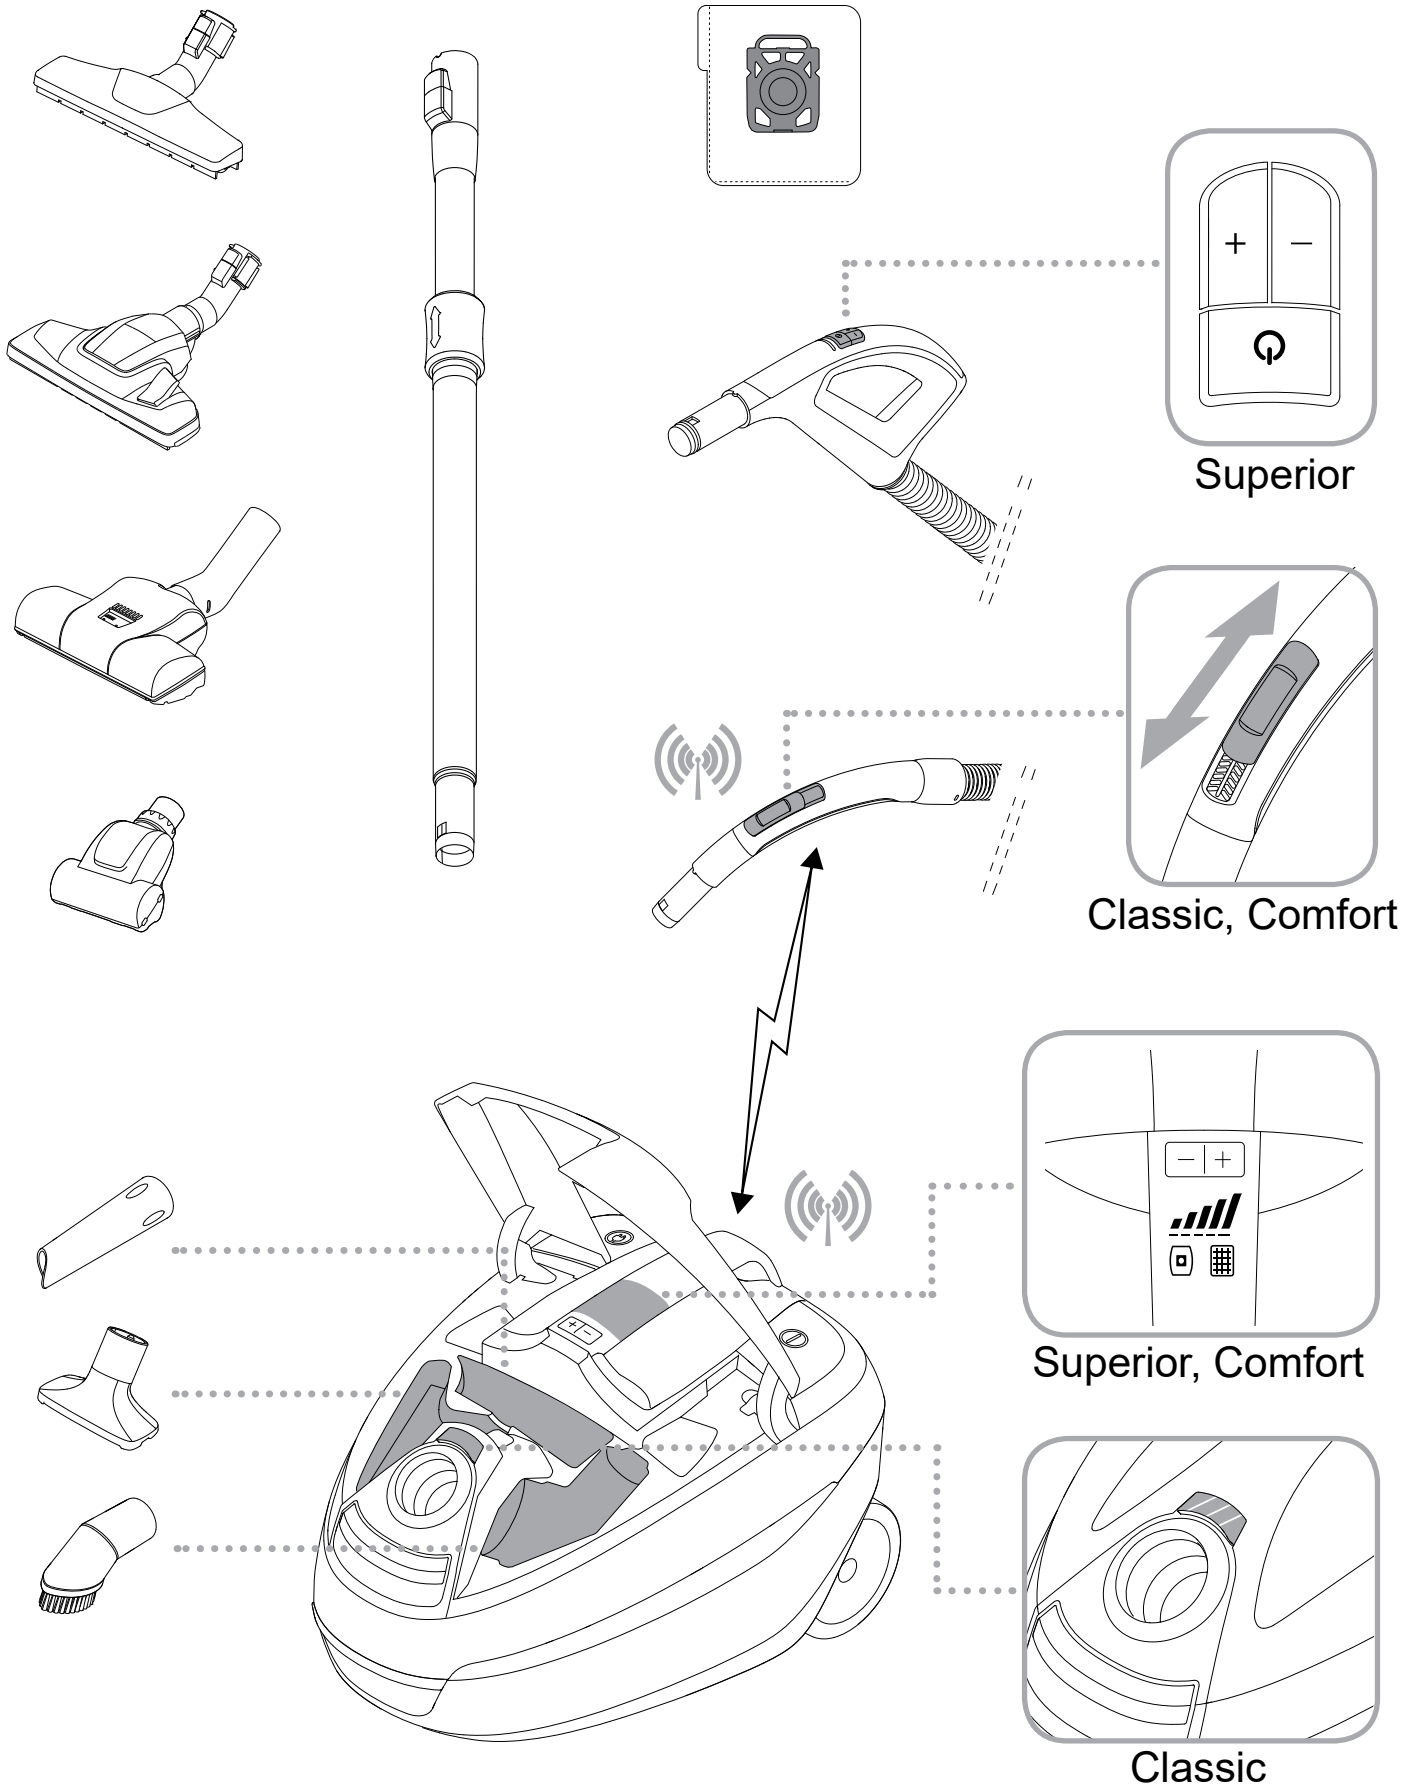

WEEE

The symbol  indicates that this appliance may not be discarded together with household waste, but must be collected separately. Please dispose old appliances at the applicable collection point for recycling.