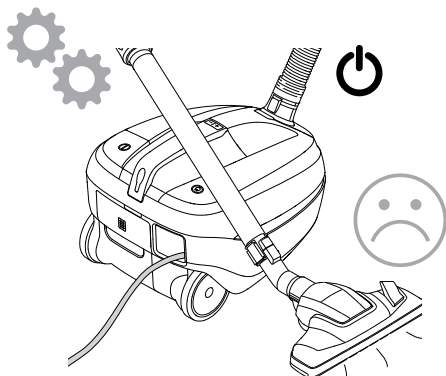

L

M

Notes for energy label: Combination nozzle was used for testing to establish energy classes. To achieve the declared energy efficiency, cleaning performance class on energy label, pls. use the Combination Nozzle.