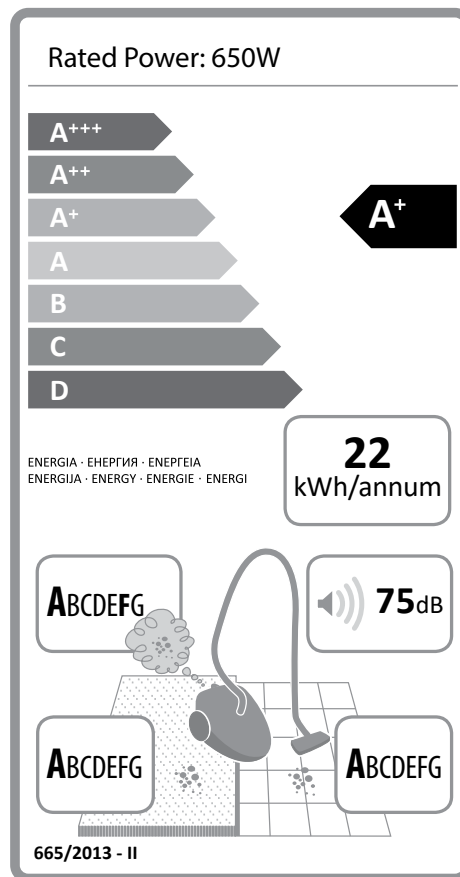

L

M

Notes for energy label: Combination nozzle was used for testing to establish energy classes. To achieve the declared energy efficiency, cleaning performance class on energy label, pls. use the Combination Nozzle.