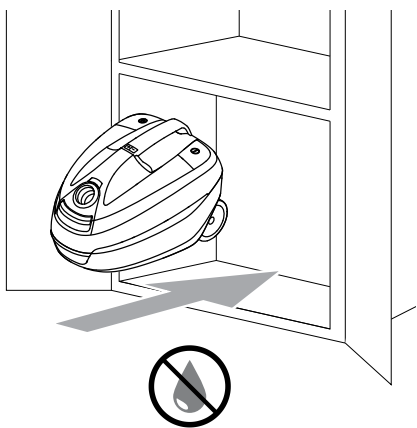

L

M

Notes for energy label: Combination nozzle was used for testing to establish energy classes. To achieve the declared energy efficiency, cleaning performance class on energy label, pls. use the Combination Nozzle.