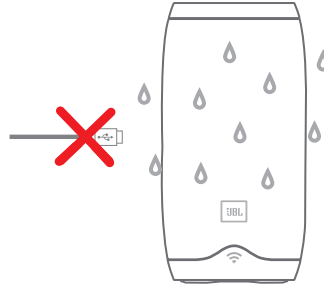

Specification

- Transducer: 2 x 50mm
- Output power: 2 x 10W
- Frequency response: 65Hz-20kHz
- Signal-to-noise ratio: >80dB
- Battery type: Lithium-ion Polymer (3.7V, 6000mAh)
- Battery charge time: 4.5 hours @5V 2.3A
- Music play time: up to 10 hours (varies by volume level and content)
- Wireless network: 802.11b/g/n/ac (2.4/5GHz)
- Bluetooth version: 4.2
- Bluetooth transmitter frequency range: 2402 – 2480MHz
- Bluetooth transmitter power: <5dBm
- Bluetooth transmitter modulation: GFSK, $\pi/4$ DQPSK, 8DPSK
- 5G Wi-Fi transmitter frequency range: 5.150~5.350GHz, 5.470~5.725GHz, 5.725~5.825GHz

- 5G Wi-Fi transmitter power: <20dBm (EIRP)
- 5G Wi-Fi modulation: OFDM, BPSK, QPSK, 16QAM, 64QAM, 256QAM
- 5G Wi-Fi network compatibility: IEEE 802.11 n/ac
- 2.4G Wi-Fi transmitter frequency range: 2412 – 2472MHz (2.4GHz ISM Band, USA 11 Channels, Europe and others 13 Channels)
- 2.4G Wi-Fi transmitter power: <20dBm (EIRP)
- 2.4G Wi-Fi modulation: OFDM, DSSS, DBPSK, DQPSK, CCK, 16QAM, 64QAM
- 2.4G Wi-Fi network compatibility: IEEE 802.11b/g/n/ac
- Supported audio formats: HE-AAC, LC-AAC, MP3, Vorbis, WAV (LPCM), FLAC, Opus
- Dimensions (Dia x H): 93 x 210 mm
- Weight: 950g

Google Assistant
built-in

Chromecast
built-in

Bluetooth®

Wi-Fi
CERTIFIED

Google, Google Play, Chromecast, Chromecast built-in, Google Home and other related marks and logos are trademarks of Google Inc. Chromecast built-in may require subscription(s).

* Requires compatible device. Google Assistant requires an internet connection. Availability and performance of certain other features and services are service, device and network-dependent and may not be available in all areas; subscription(s) may be required, and additional terms, conditions and/or charges may apply.

The Bluetooth® word mark and logos are registered trademarks owned by Bluetooth SIG, Inc. and any use of such marks by HARMAN International Industries, Incorporated is under license. Other trademarks and trade names are those of their respective owners.

The Wi-Fi CERTIFIED Logo is a certification mark of the Wi-Fi Alliance. This equipment complies with FCC/IC RSS-102 radiation exposure limits set forth for an uncontrolled environment. This equipment should be installed and operated with minimum distance 20cm between the radiator & your body.

This equipment is restricted in UK.