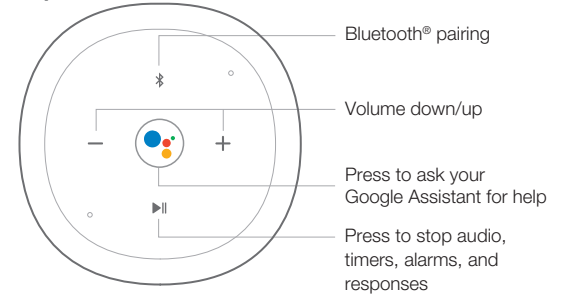

Link 20

Product Tour

Front

Top

Back

Micro USB cable

USB adapter

Get Started

Download and run the **Google Home app** on a phone or tablet.
Set up your JBL Link 20 in the **Google Home app**.

IPX 7 Waterproof

JBL Link 20 is IPX7 waterproof.

IPX7 waterproof is defined as the speaker can be immersed in water up to 1m for up to 30 minutes.