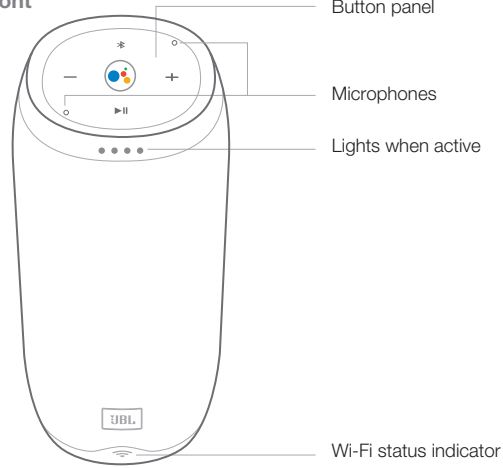

Link 20

Product Tour

Front

Top

Back

Micro USB cable

USB adapter

Get Started

Download and run the **Google Home app** on a phone or tablet.
Set up your JBL Link 20 in the **Google Home app**.

IPX 7 Waterproof

JBL Link 20 is IPX7 waterproof.

IPX7 waterproof is defined as the speaker can be immersed in water up to 1m for up to 30 minutes.