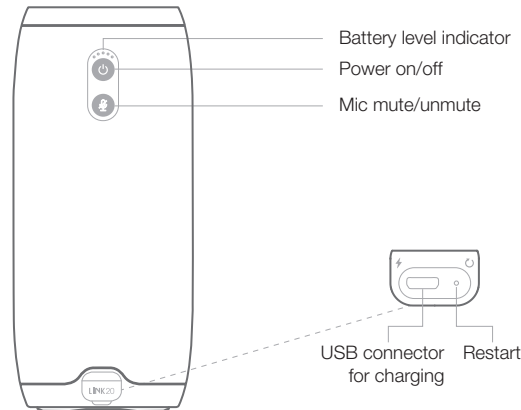

Link 20

Product Tour

Front

Top

Back

Micro USB cable

USB adapter

Get Started