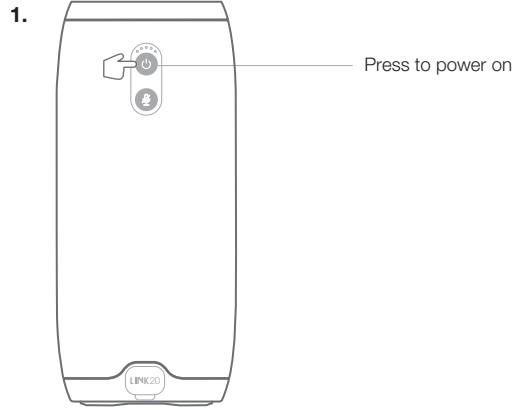

Link 20

Product Tour

Front

Top

Back

Micro USB cable

USB adapter

Get Started

Download and run the **Google Home app** on a phone or tablet.
Set up your JBL Link 20 in the **Google Home app**.

IPX 7 Waterproof

JBL Link 20 is IPX7 waterproof.

IPX7 waterproof is defined as the speaker can be immersed in water up to 1m for up to 30 minutes.