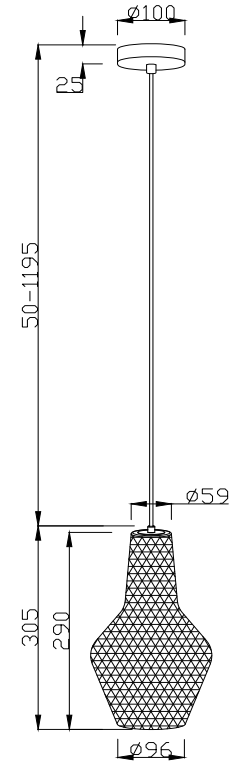

Instruction

P041PL-01B

1 x E27 (40W)

Model: P041PL-01B
Collection: Pendant
Series: Tommy

Ceiling Lamps