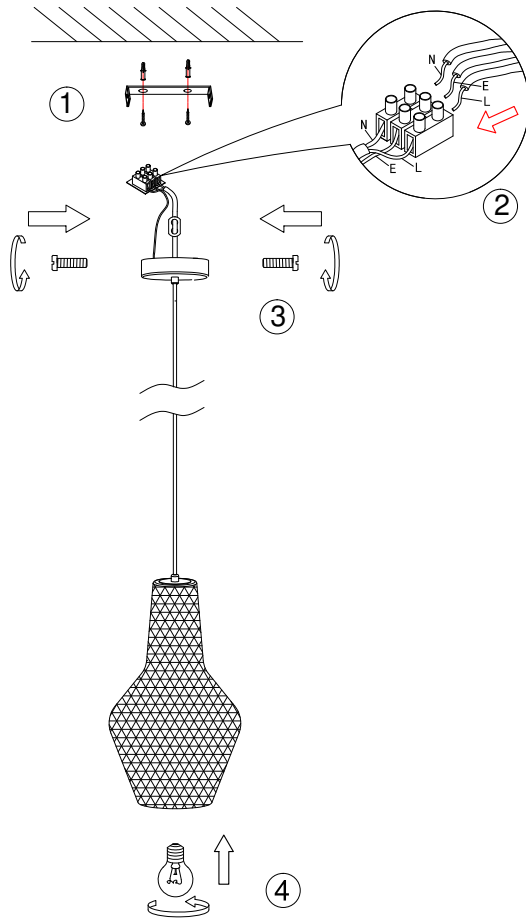

Instruction

P041PL-01B

1 x E27 (40W)

Model: P041PL-01B
Collection: Pendant
Series: Tommy

Ceiling Lamps